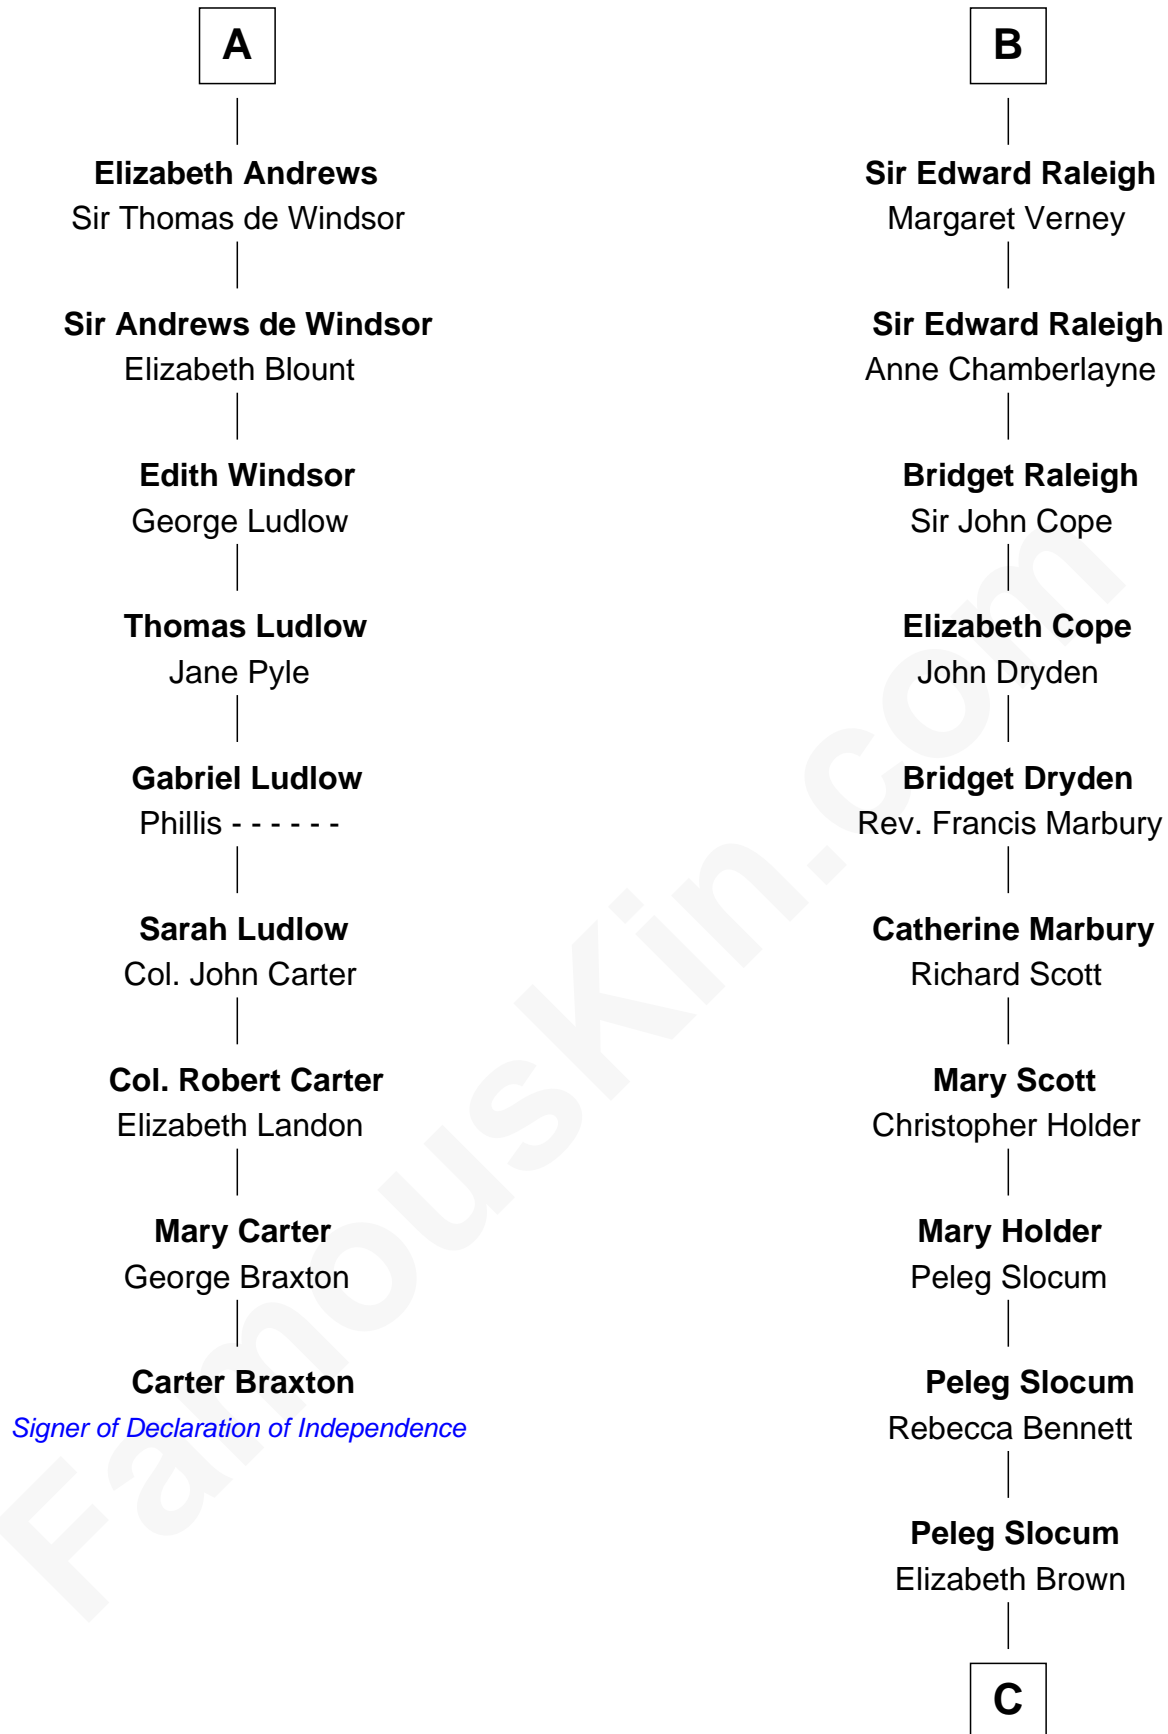

FamousKin.com

Relationship Chart of

Carter Braxton

Signer of the Declaration of Independence

15th cousin 4 times removed of

J. A. Folger

Founder of Folger Coffee Company

Sir Hugh le Despencer

Aveline Basset

Eleanor le Despencer

Sir Hugh de Courtenay

Sir Hugh de Courtenay

Agnes de St. John

Sir Hugh de Courtnay

Margaret de Bohun

Elizabeth de Courtnay

Sir Hugh le Despencer

Isabella de Beauchamp

Hugh le Despencer

Eleanor de Clare

Sir Edward le Despencer

Anne de Ferrers

Edward Despencer

Elizabeth Burghersh

Margaret Despencer

Robert de Ferrers

Phillippa Ferrers

Sir Thomas Greene

Elizabeth Greene

William Raleigh

B

C