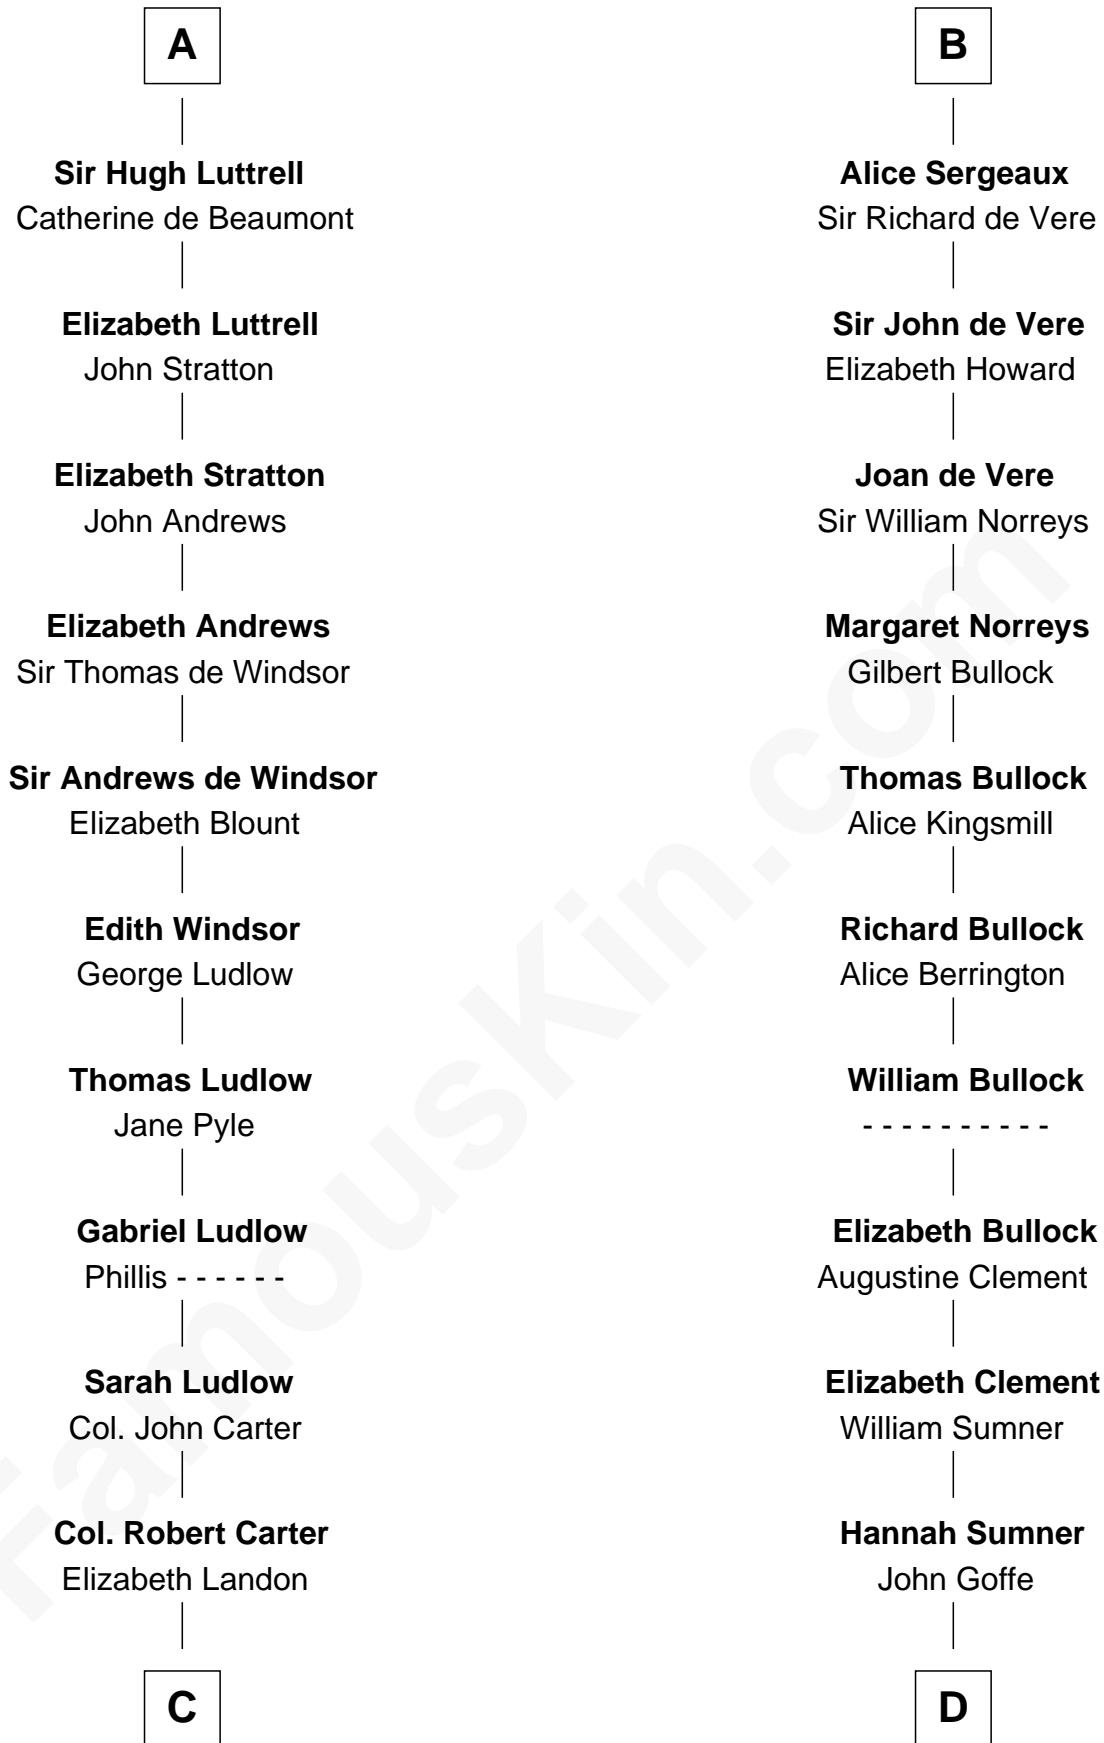

FamousKin.com

Relationship Chart of

Carter Braxton

Signer of the Declaration of Independence

18th cousin 1 time removed of

Samuel Howard

Boston Tea Party Participant

C

Mary Carter
George Braxton

Carter Braxton
Signer of Declaration of Independence

D

William Goffe
Abigail Richardson

Martha Goffe
Ebenezer Howard

Samuel Howard
Boston Tea Party Participant

FamousKin.com