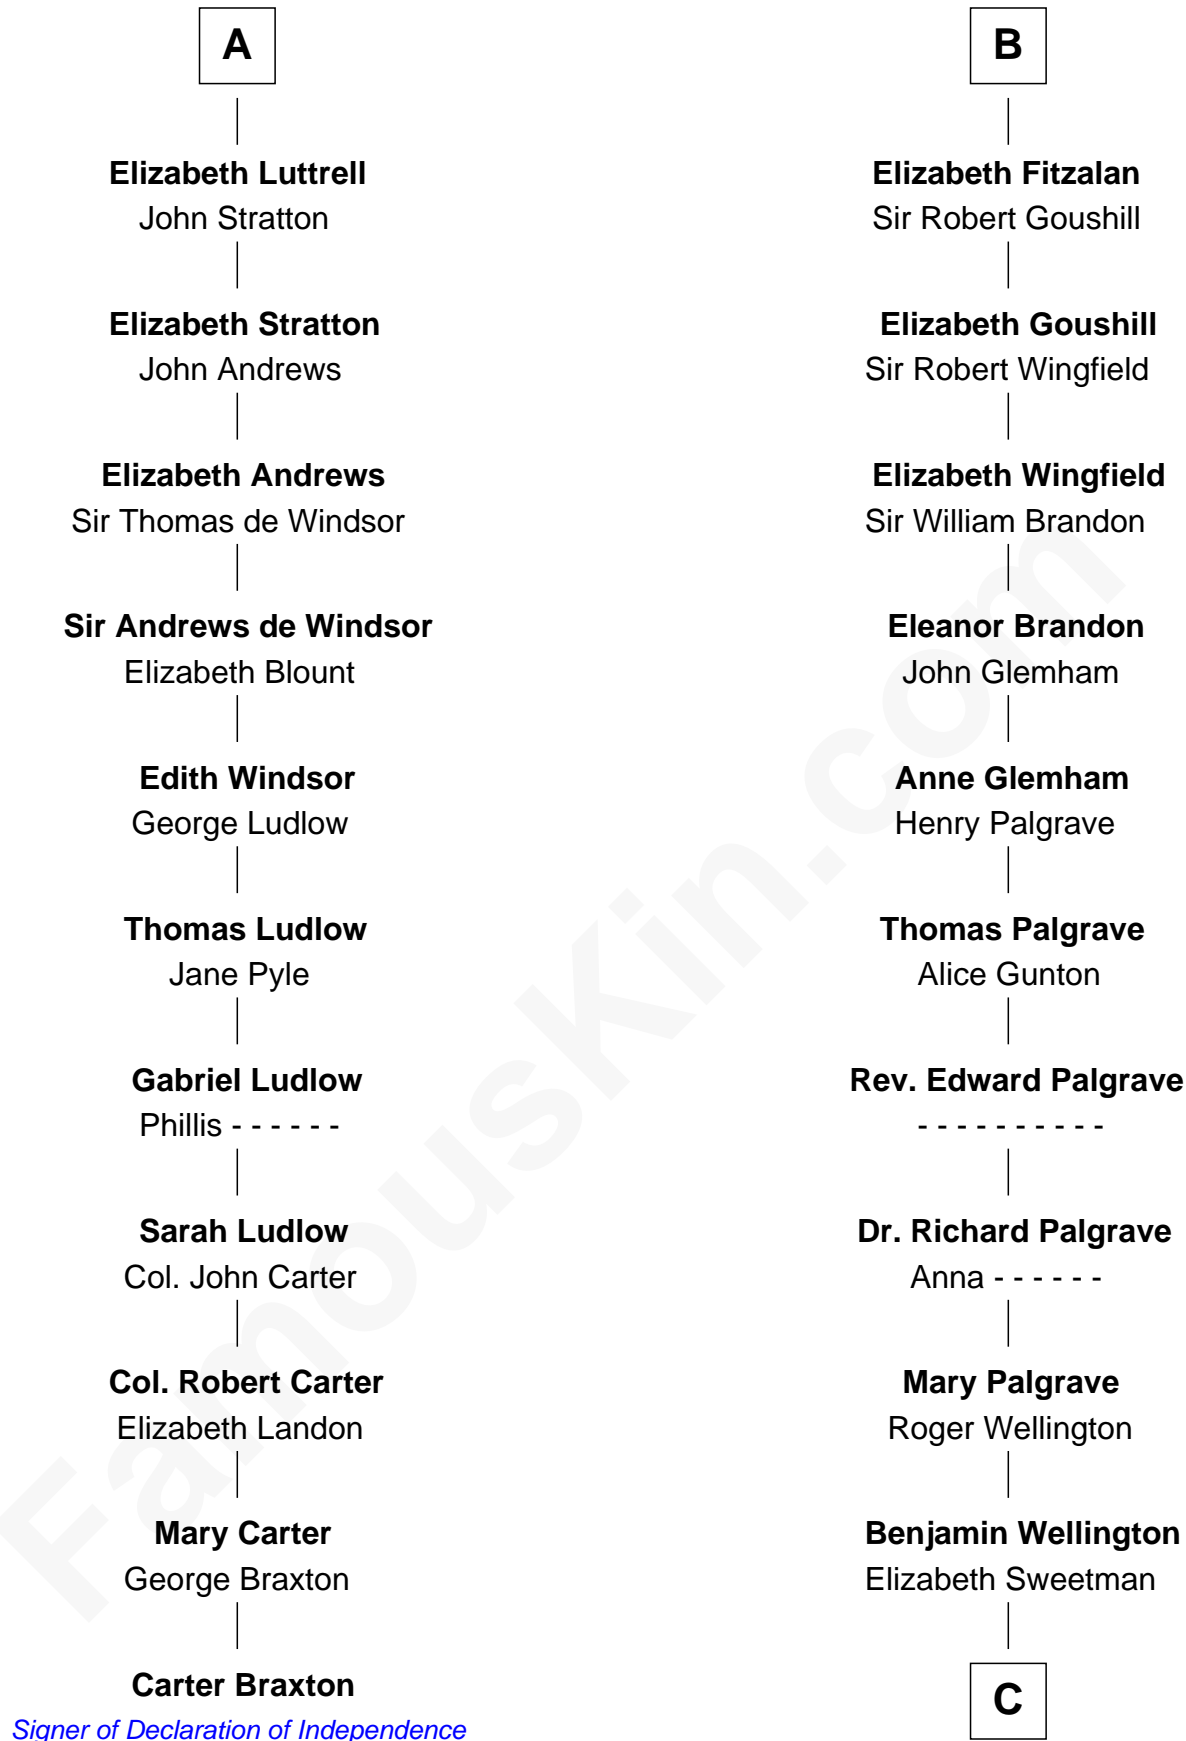

FamousKin.com

Relationship Chart of

Carter Braxton

Signer of the Declaration of Independence

17th cousin 3 times removed of

Eli Whitney

Inventor of the Cotton Gin

C

Elizabeth Wellington

John Fay

Benjamin Fay

Martha Miles

Elizabeth Fay

Eli Whitney

Eli Whitney

Inventor of the Cotton Gin