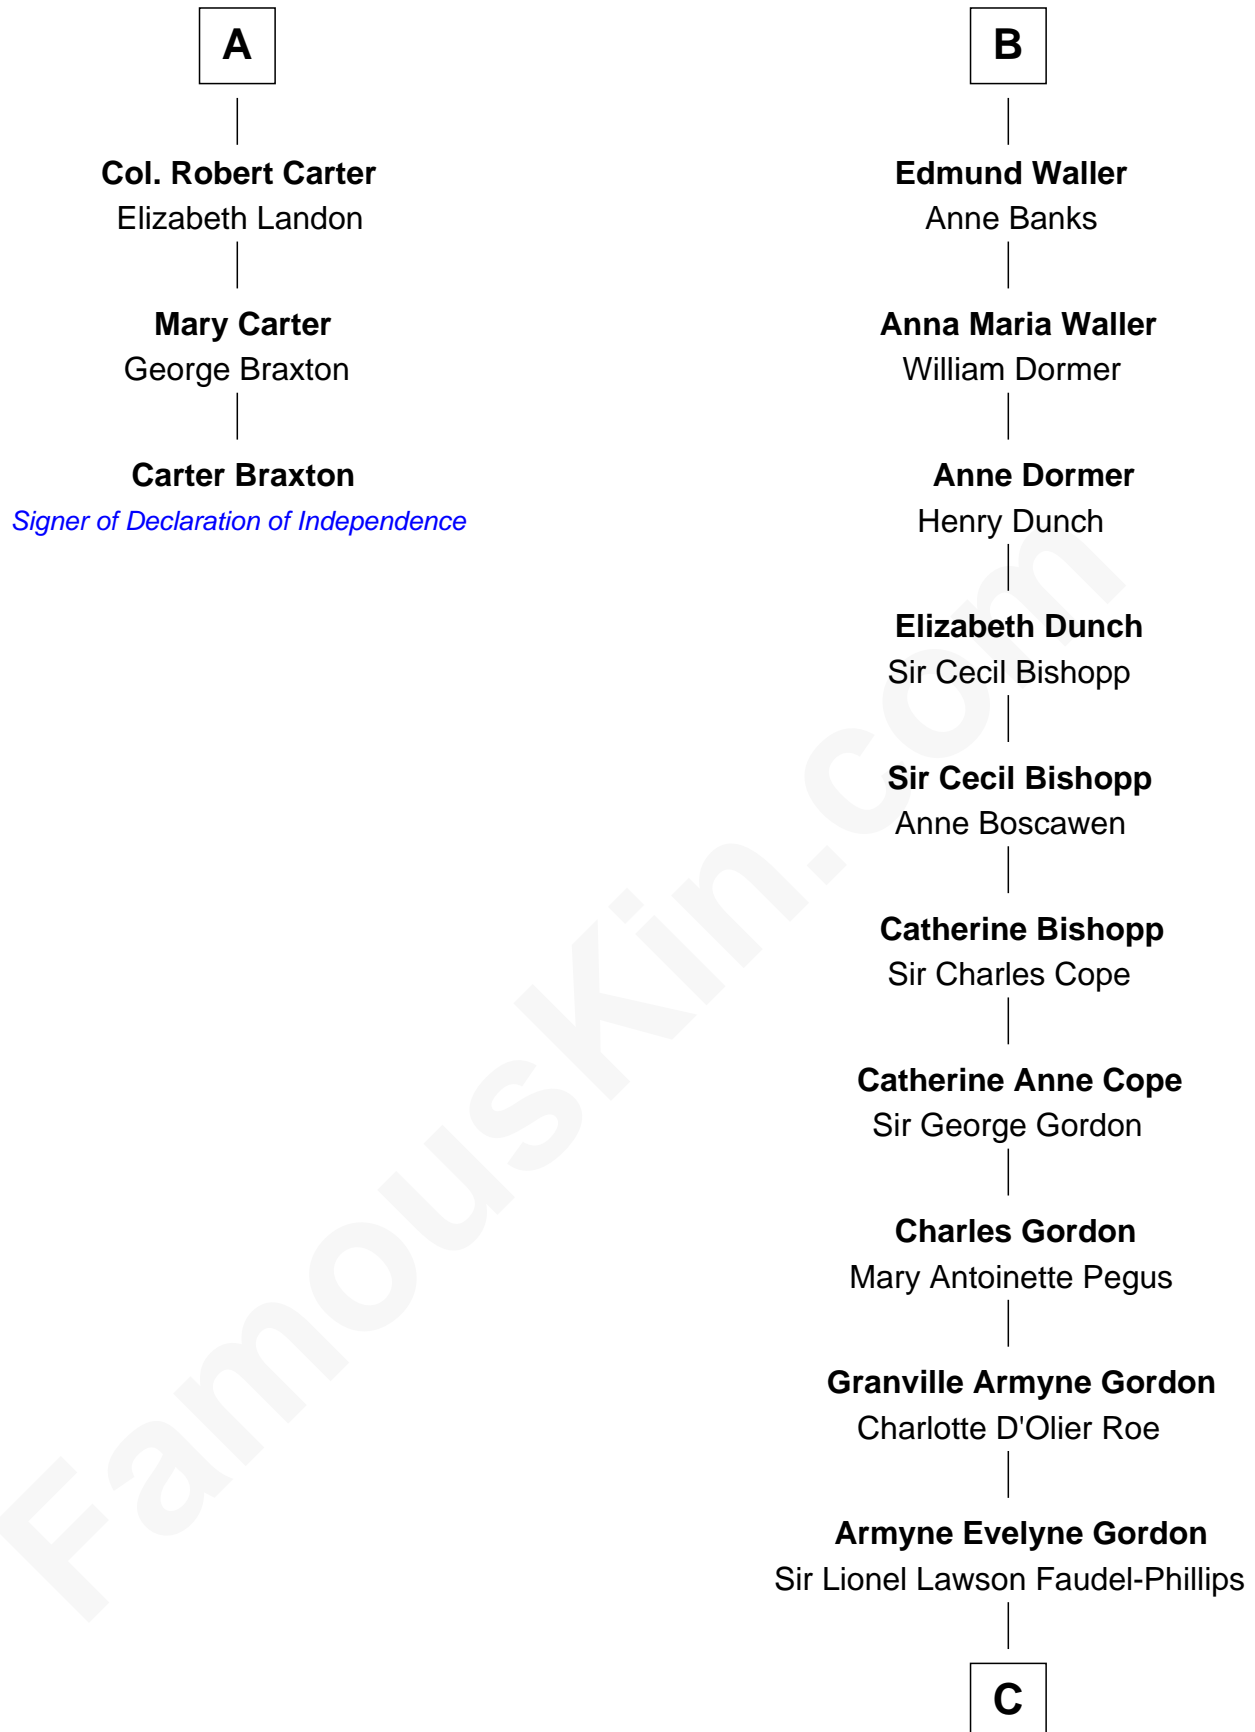

FamousKin.com

Relationship Chart of

Carter Braxton

Signer of the Declaration of Independence

9th cousin 11 times removed of

Cara Delevingne

Fashion Model and Movie Actress

Sir Thomas Blount

Margaret de Gresley

C

Anne Margaret Faudel-Phillips

John Vincent Sheffield

Jane Armyne Sheffield

Sir Jocelyn Edward Greville Stevens

Pandora Anne Stevens

Charles Hamar Delevingne

Cara Delevingne

Model and Actress