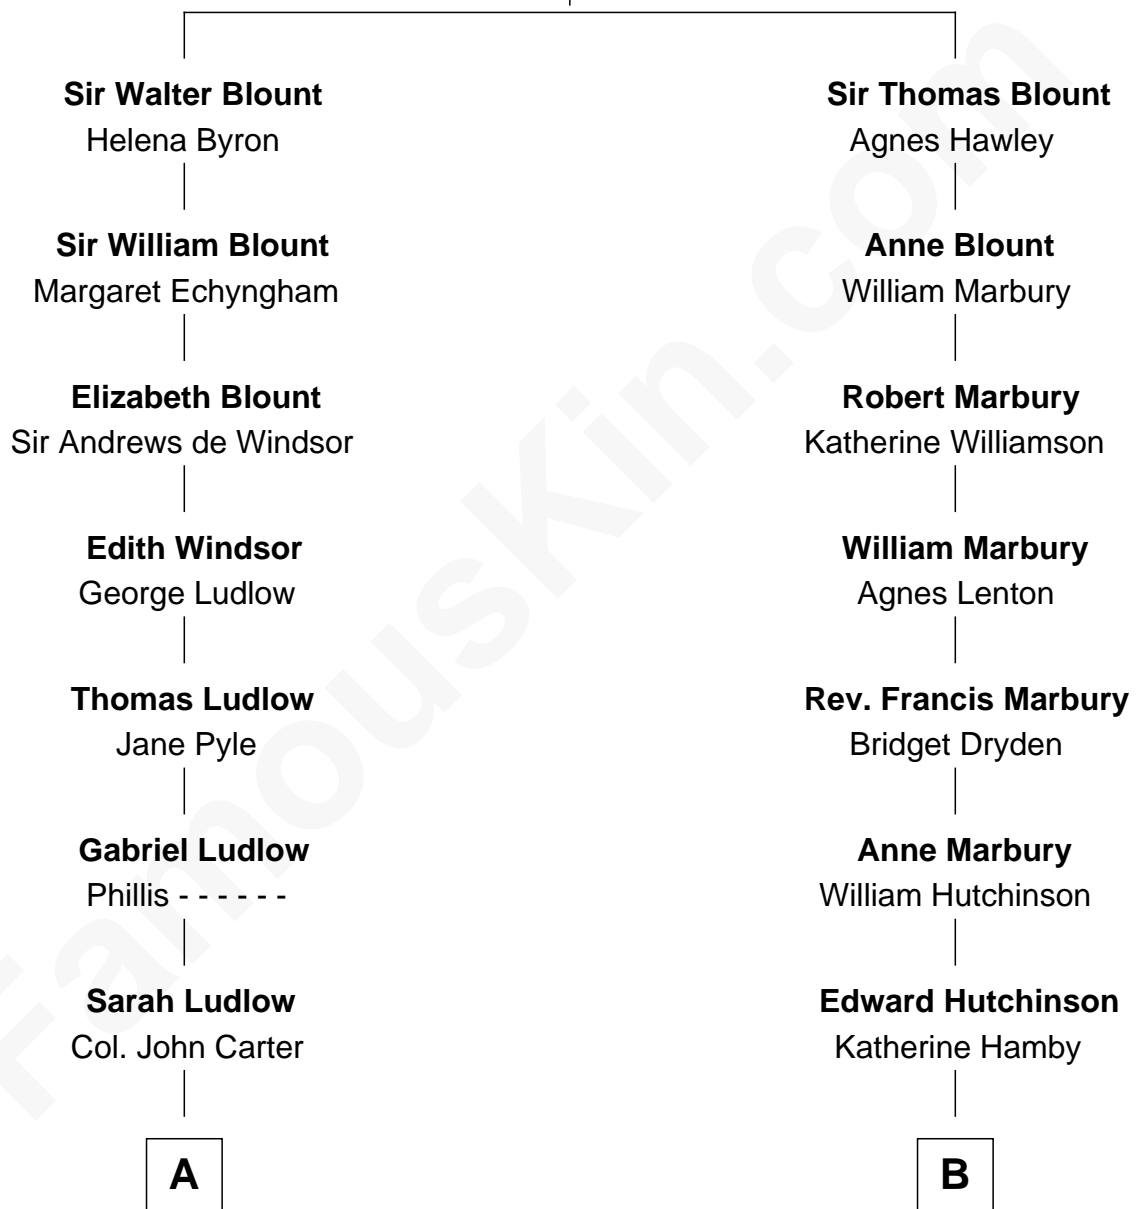

FamousKin.com

Relationship Chart of

Carter Braxton

Signer of the Declaration of Independence

9th cousin 5 times removed of

Franklin D. Roosevelt

32nd U.S. President

Sir Thomas Blount
Margaret de Gresley

A

Col. Robert Carter

Elizabeth Landon

Mary Carter

George Braxton

Carter Braxton

Signer of Declaration of Independence

B