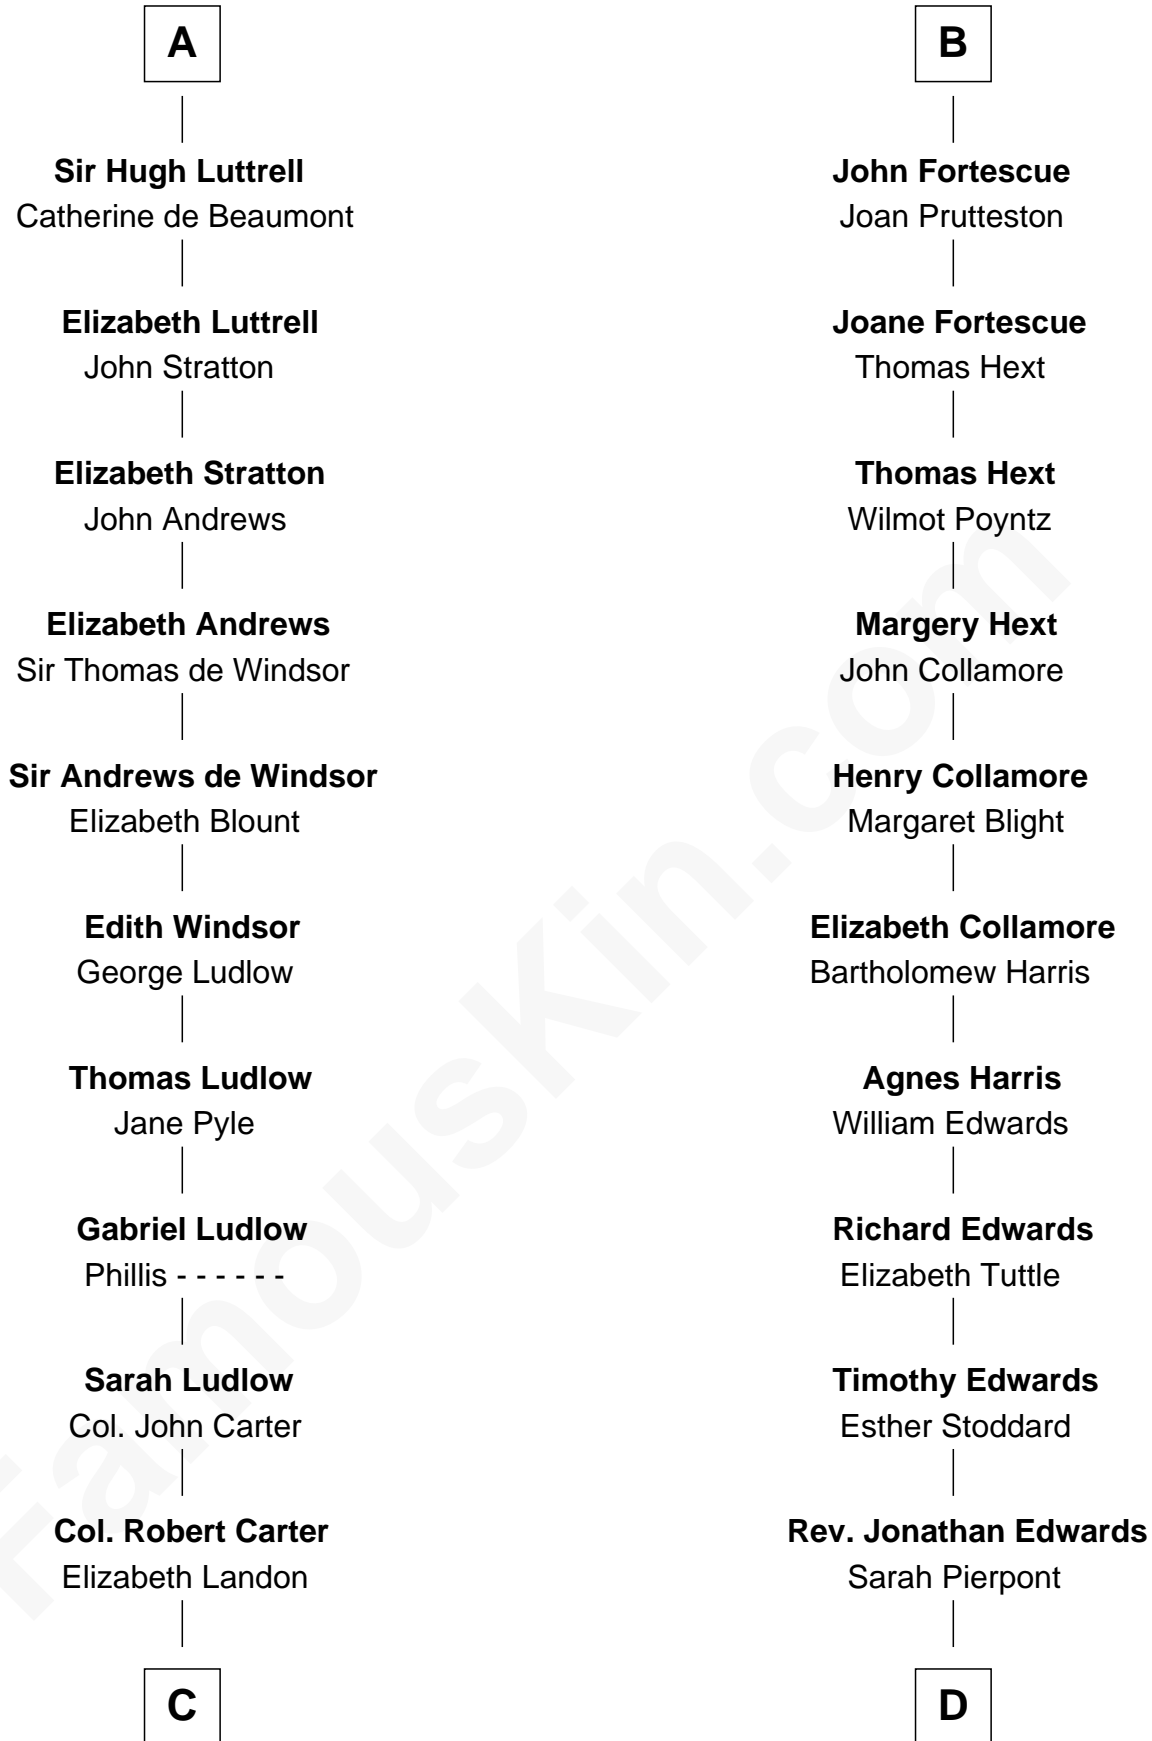

FamousKin.com

Relationship Chart of

Carter Braxton

Signer of the Declaration of Independence

18th cousin 3 times removed of

Edith (Carow) Roosevelt

First Lady of President Theodore Roosevelt

Sir Geoffrey FitzPiers

Sir Humphrey de Beauchamp
Sibyl Oliver

Humphrey de Bohun
Maud de Fiennes

Sir John Beauchamp
Joan - - - - -

Humphrey de Bohun
Elizabeth Plantagenet

Sir John Beauchamp
Margaret Whalesburgh

Margaret de Bohun
Sir Hugh de Courtney

Elizabeth Beauchamp
William Fortescue

Elizabeth de Courtney
Sir Andrew Luttrell

William Fortescue
Matilda Falwell

A

B

C

Mary Carter
George Braxton

Carter Braxton
Signer of Declaration of Independence