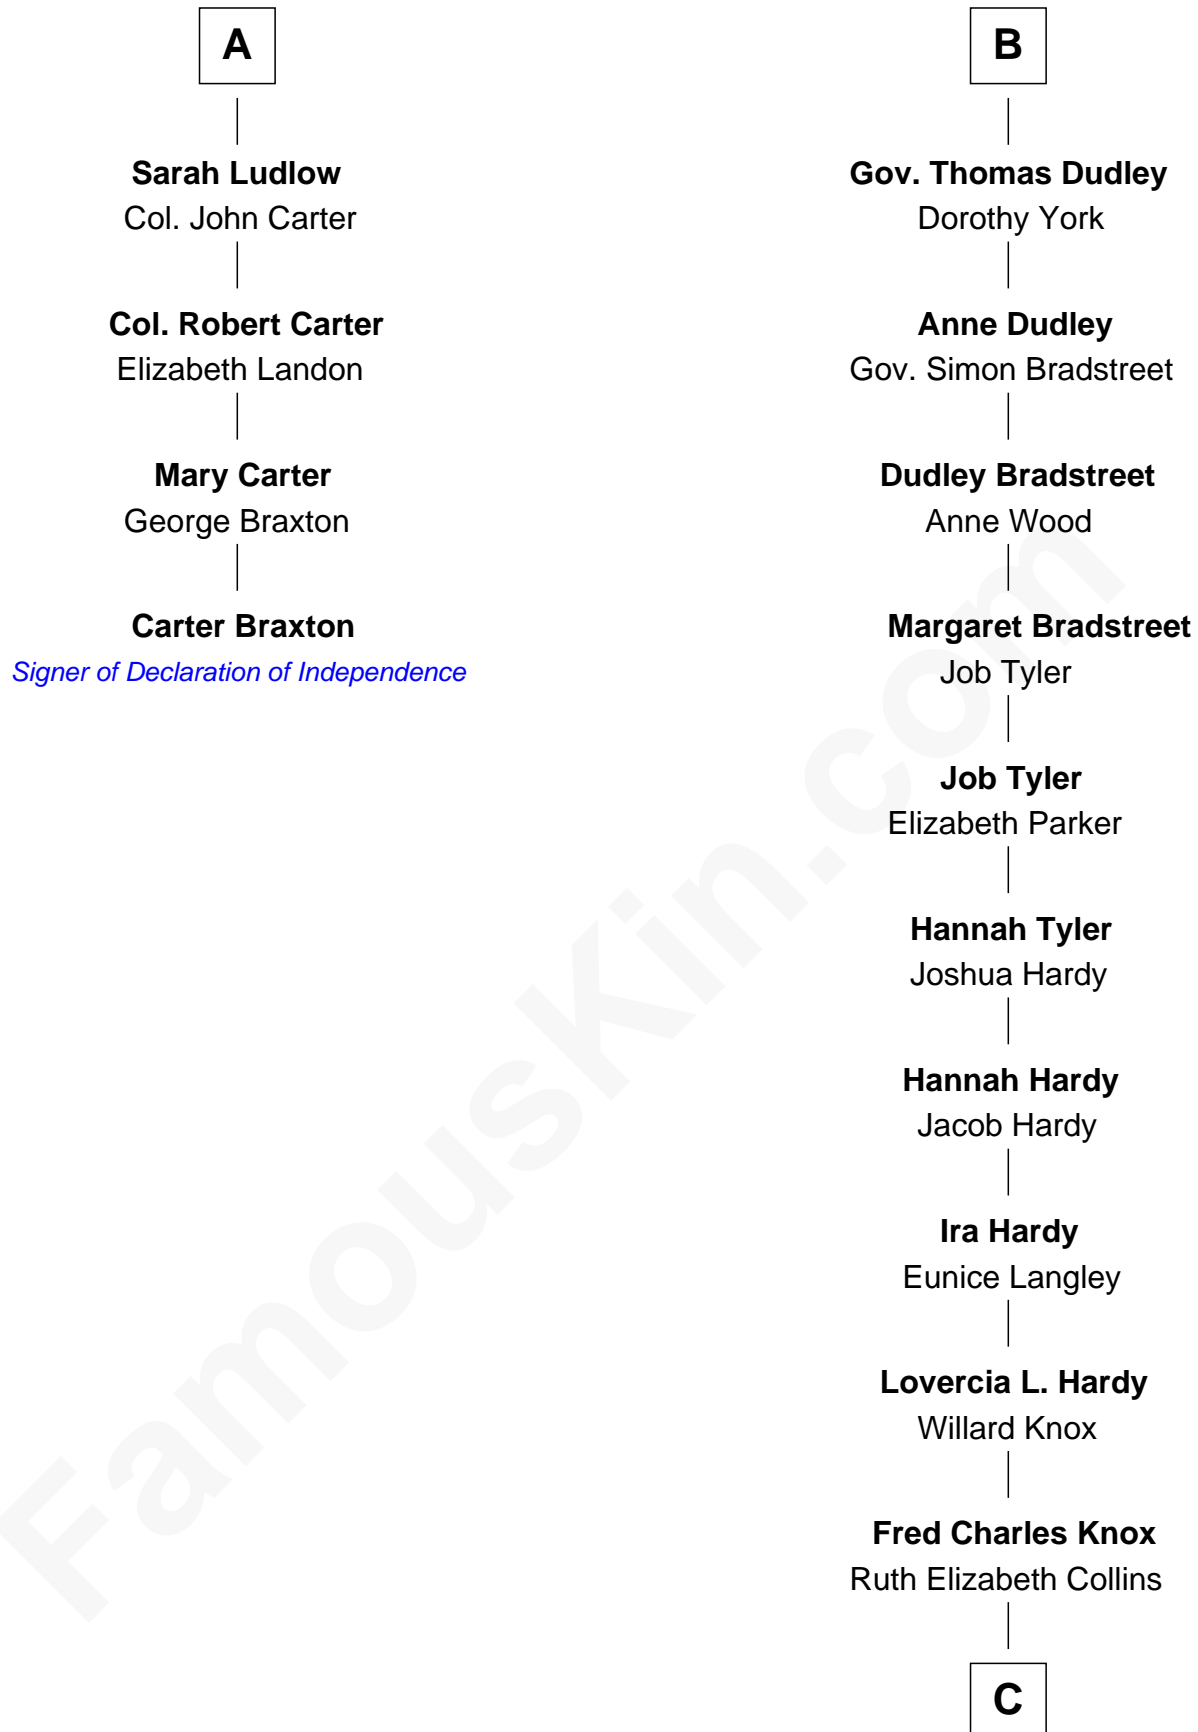

## Relationship Chart of

### Carter Braxton

*Signer of the Declaration of Independence*

10th cousin 9 times removed of

**James Taylor**  
*Singer-Songwriter*

**Sir Walter Blount**  
Sancha de Ayala

C

**Ella Angelique Knox**  
Henry Herman Woodard

**Gertrude Arline Woodard**  
Dr. Isaac Montrose Taylor

**James Taylor**  
*Singer-Songwriter*

FamousKin.com