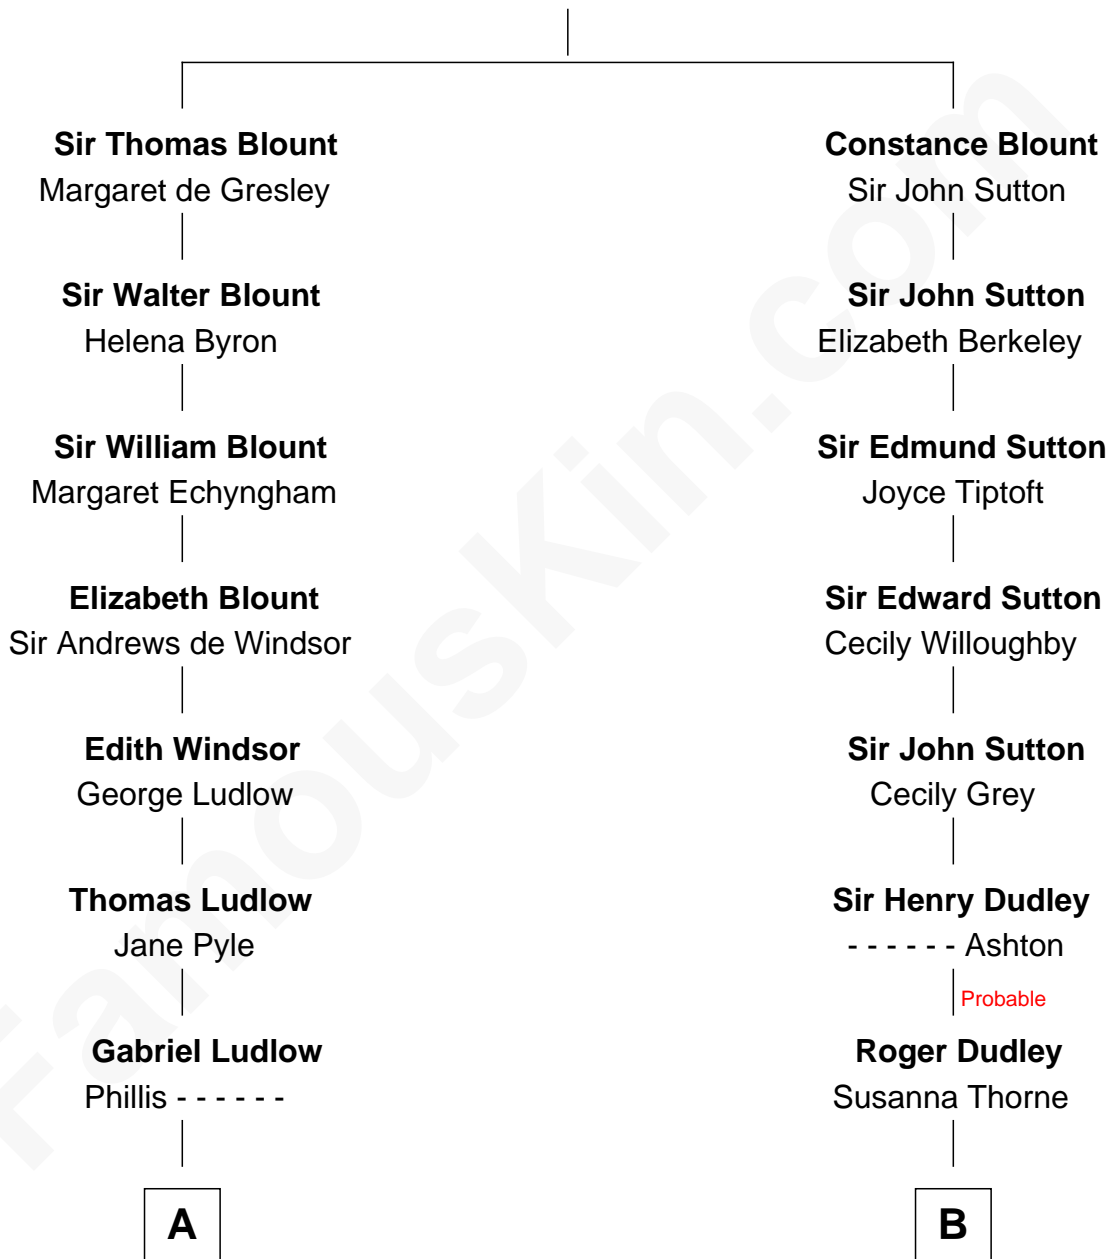

## Relationship Chart of

### Carter Braxton

*Signer of the Declaration of Independence*

10th cousin 9 times removed of

**James Taylor**  
*Singer-Songwriter*

**Sir Walter Blount**  
Sancha de Ayala

C

**Ella Angelique Knox**  
Henry Herman Woodard

**Gertrude Arline Woodard**  
Dr. Isaac Montrose Taylor

**James Taylor**  
*Singer-Songwriter*

FamousKin.com