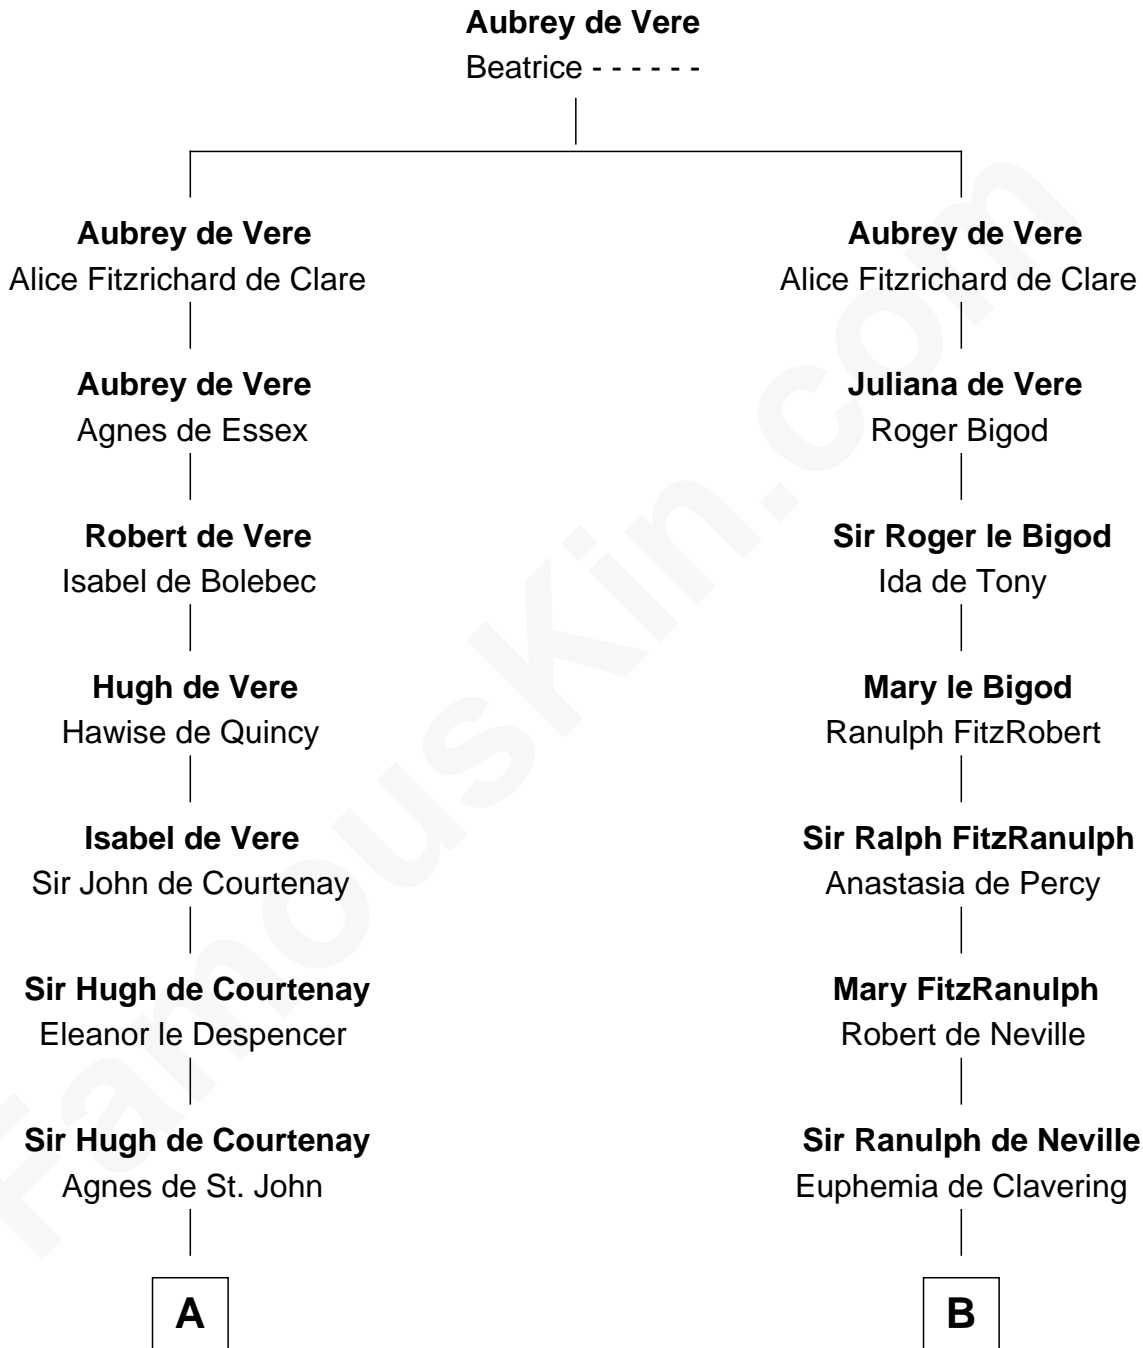

# FamousKin.com

## Relationship Chart of Carter Braxton

*Signer of the Declaration of Independence*

20th cousin 1 time removed of

**James Madison**  
*4th U.S. President*

**C**

**Sarah Ludlow**  
Col. John Carter

**Col. Robert Carter**  
Elizabeth Landon

**Mary Carter**  
George Braxton

**Carter Braxton**

*Signer of Declaration of Independence*

**D**

**Margaret Bernard**  
Daniel Gaines

**Mary Gaines**  
Col. John Catlett

**Rebecca Catlett**  
Francis Conway

**Eleanor Rose Conway**

James Madison

**James Madison**

*4th U.S. President*