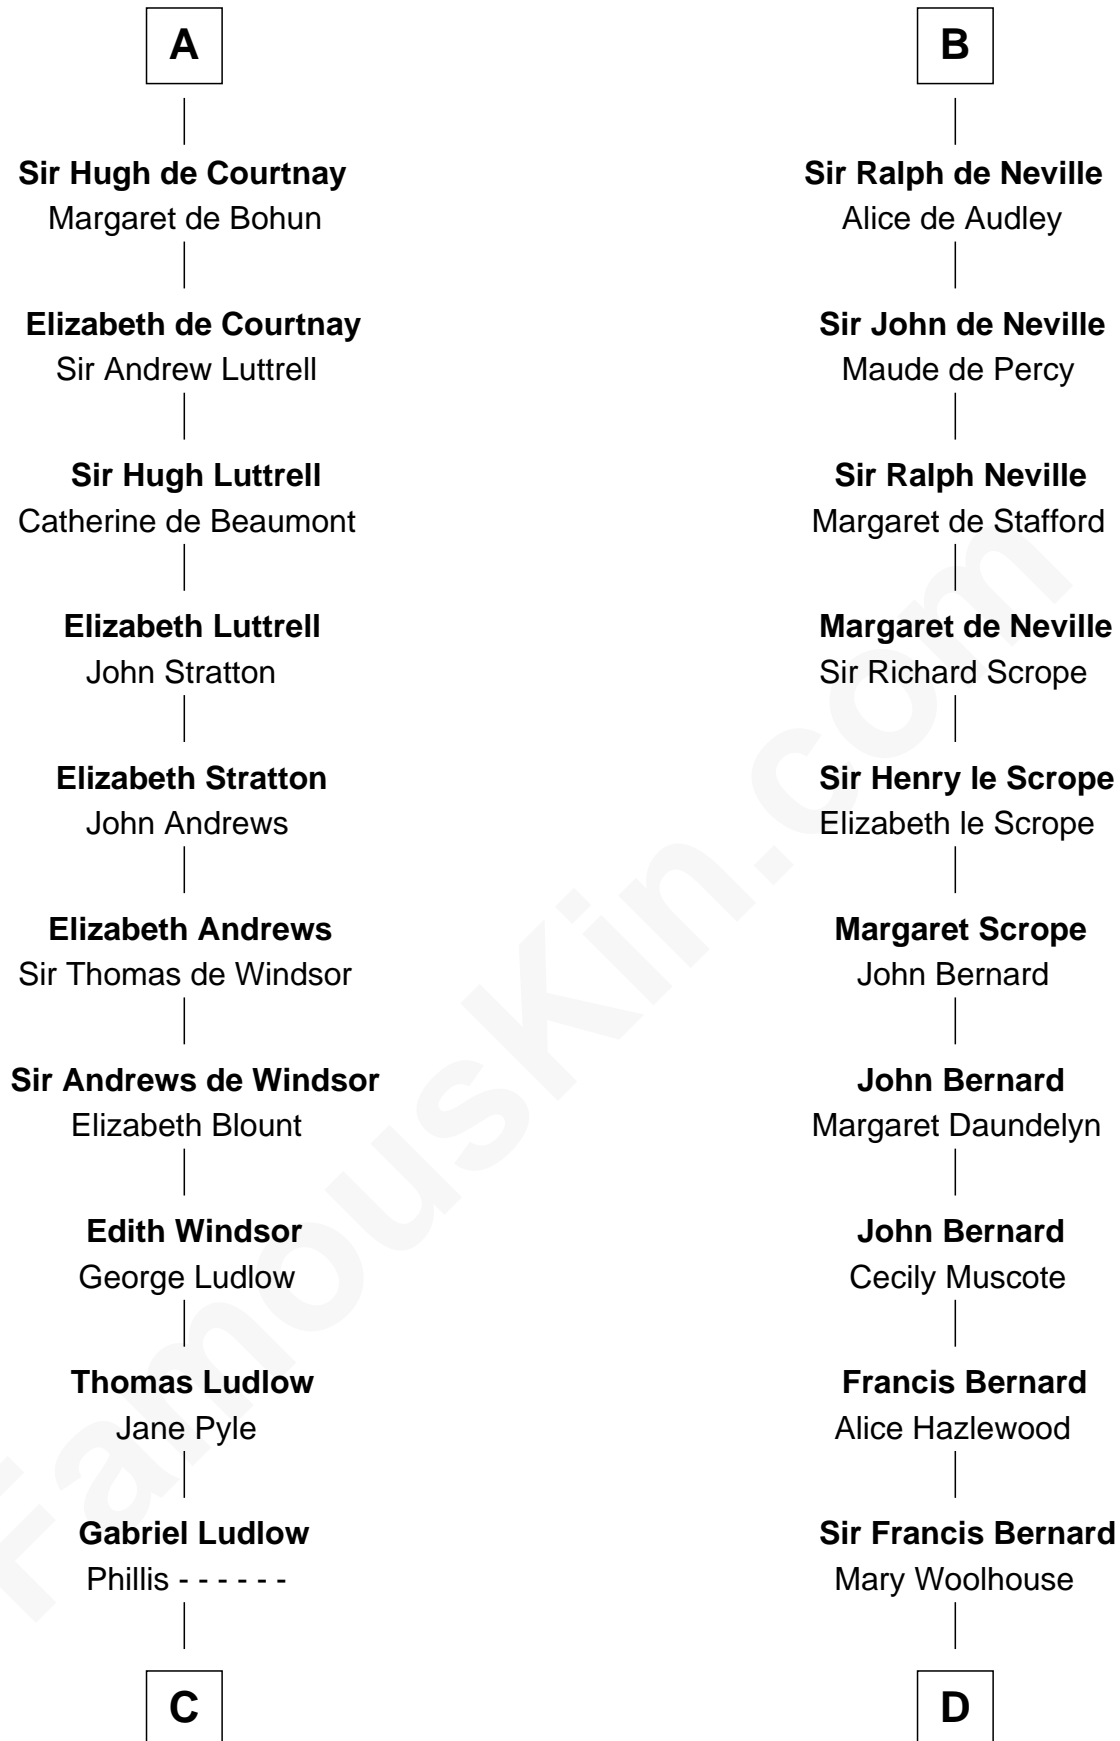

## Relationship Chart of Carter Braxton

*Signer of the Declaration of Independence*

20th cousin 1 time removed of

**James Madison**  
*4th U.S. President*

**C**

**Sarah Ludlow**  
Col. John Carter

**Col. Robert Carter**  
Elizabeth Landon

**Mary Carter**  
George Braxton

**Carter Braxton**

*Signer of Declaration of Independence*

**D**

**Margaret Bernard**  
Daniel Gaines

**Mary Gaines**  
Col. John Catlett

**Rebecca Catlett**  
Francis Conway