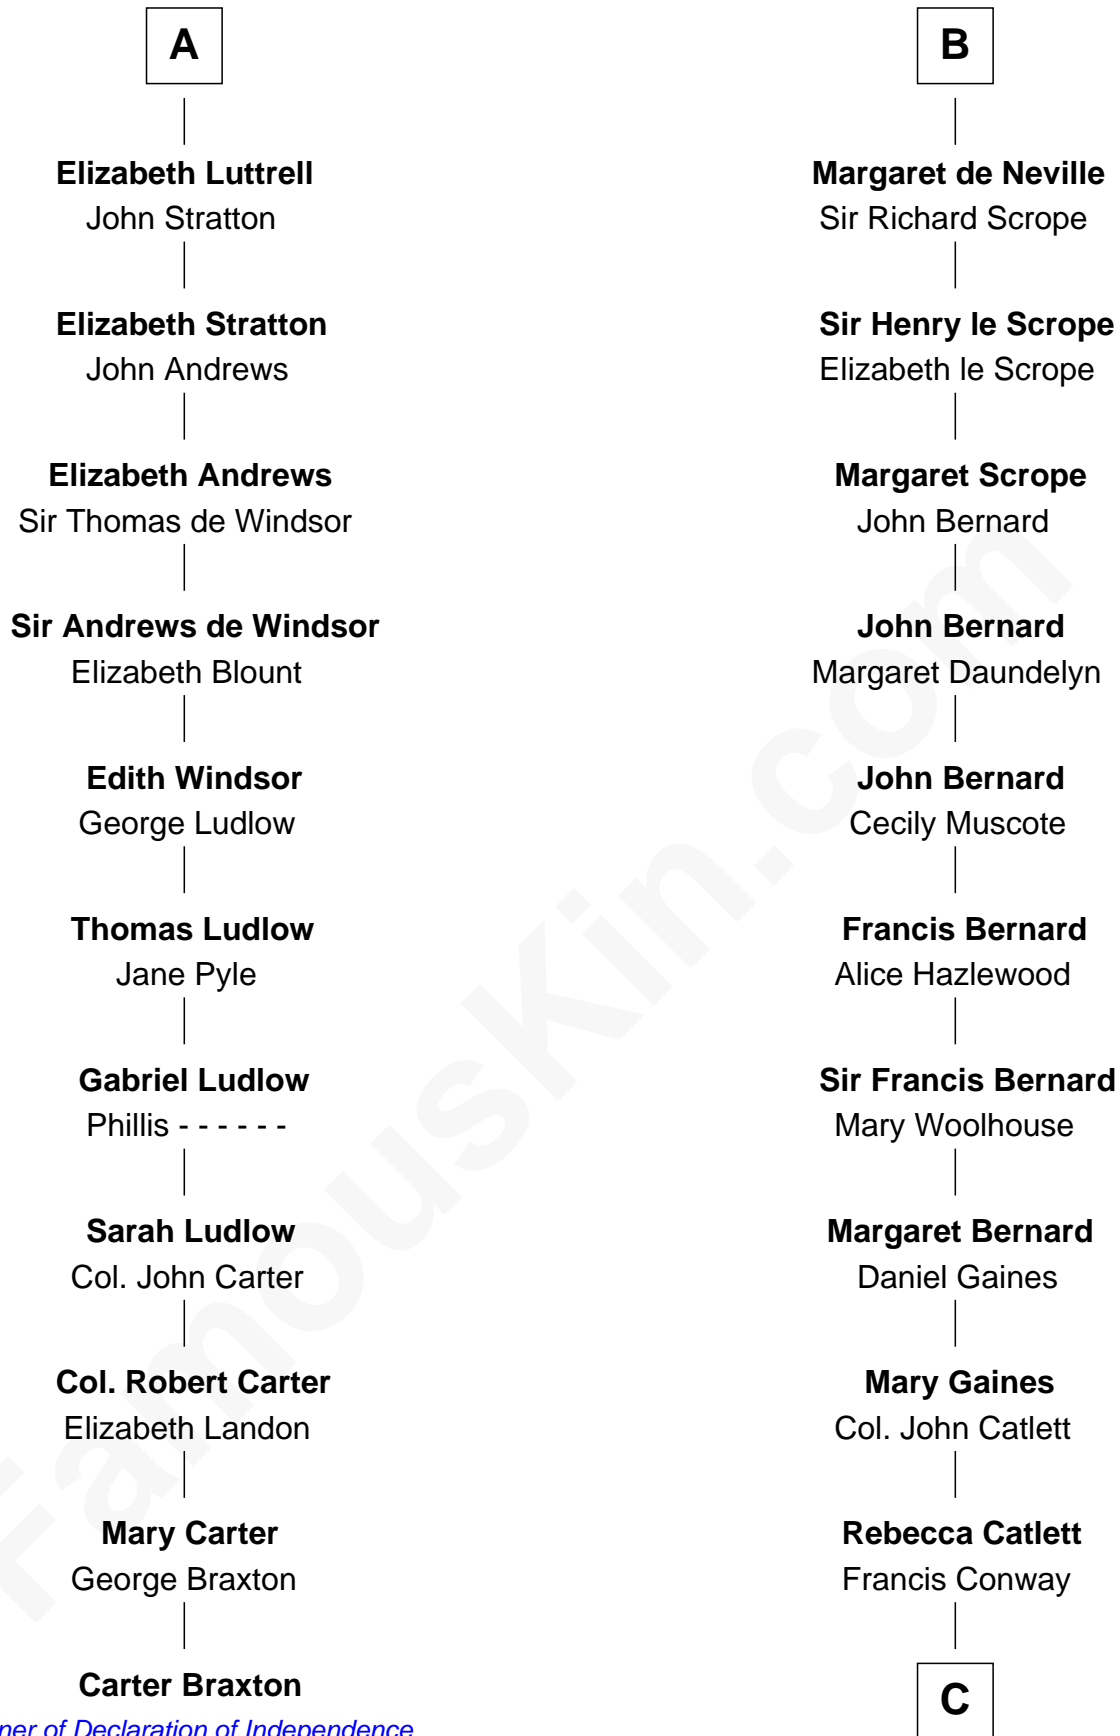

## Relationship Chart of

### Carter Braxton

*Signer of the Declaration of Independence*

17th cousin 1 time removed of

**James Madison**  
*4th U.S. President*

**Saher de Quincy**  
Margaret de Beaumont

C

Eleanor Rose Conway

James Madison

James Madison

*4th U.S. President*

FamousKin.com