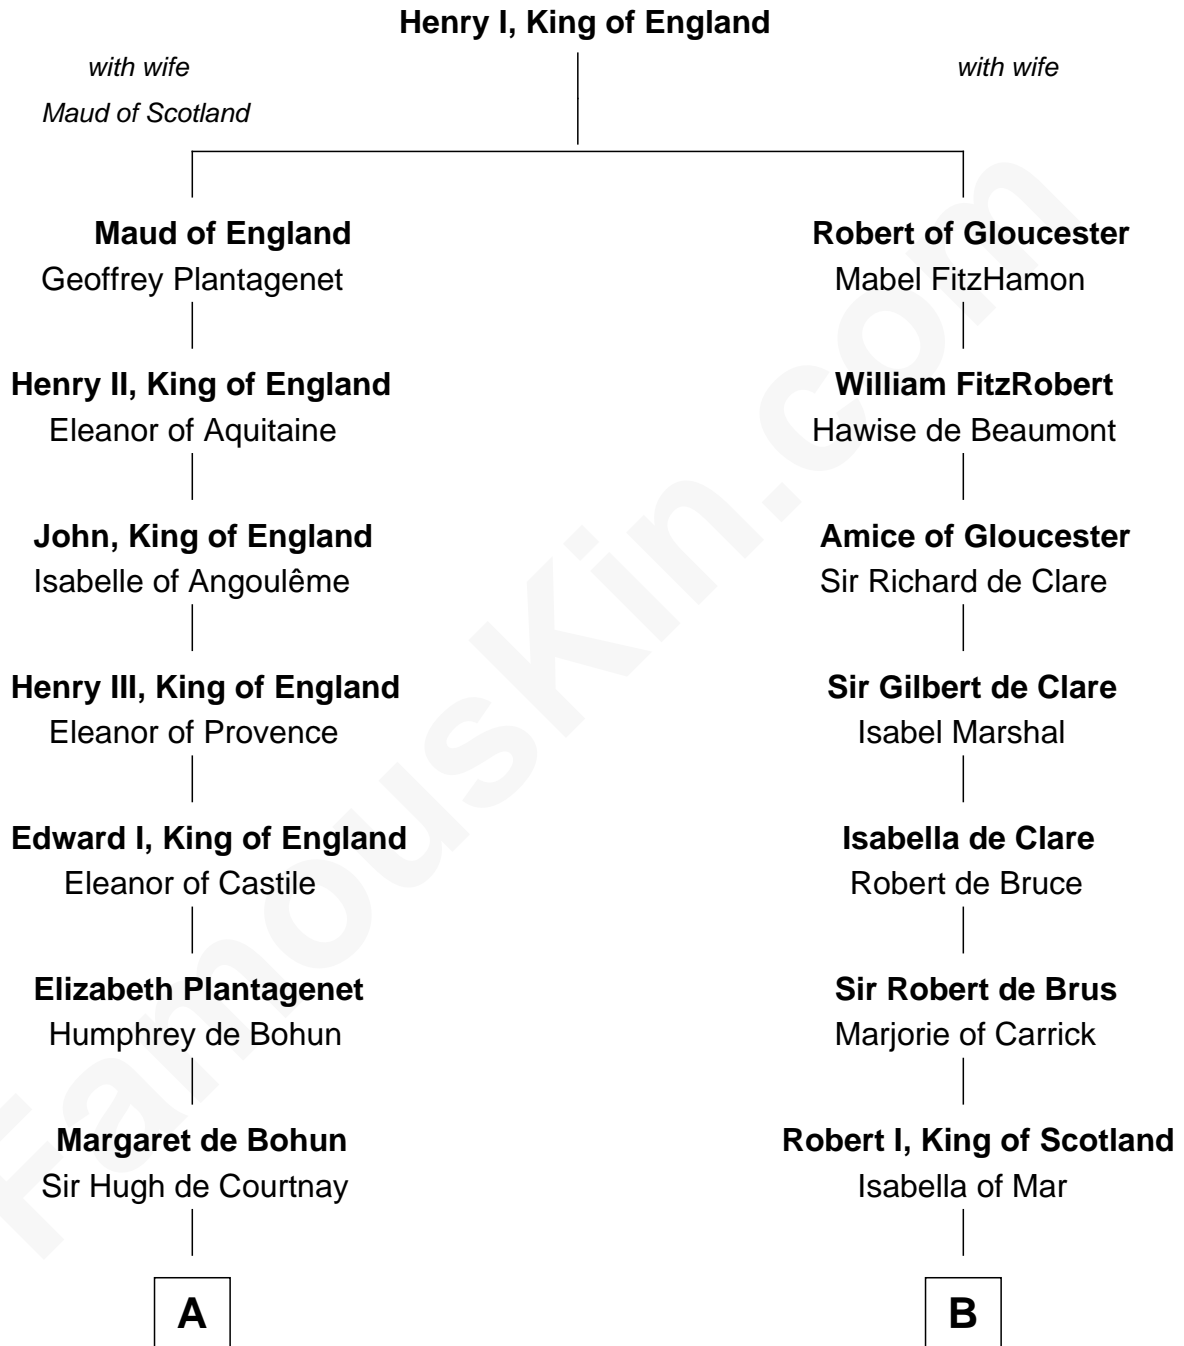

## Relationship Chart of

### Carter Braxton

*Signer of the Declaration of Independence*

19th cousin 1 time removed of

### Philip Livingston

*Signer of the Declaration of Independence*

**C**

**Col. Robert Carter**

Elizabeth Landon

**Mary Carter**

George Braxton

**Carter Braxton**