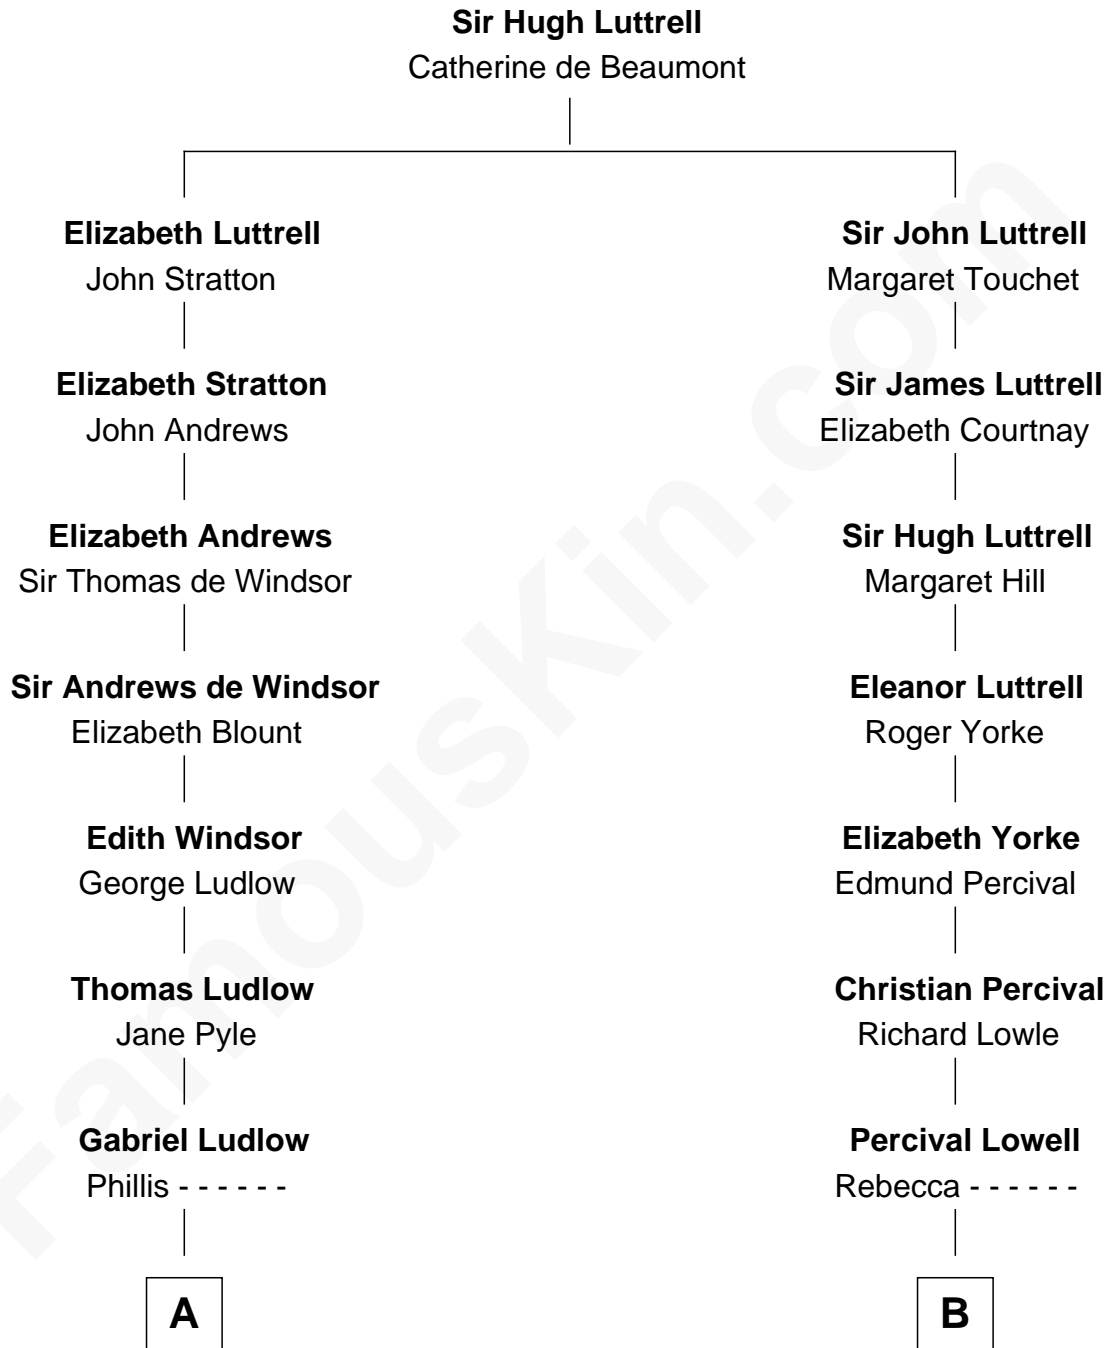

FamousKin.com

Relationship Chart of

Carter Braxton

Signer of the Declaration of Independence

10th cousin 6 times removed of

Leverett Saltonstall

55th Governor of Massachusetts

A

Sarah Ludlow
Col. John Carter

Col. Robert Carter
Elizabeth Landon

Mary Carter
George Braxton

Carter Braxton
Signer of Declaration of Independence

B

Joanna Lowell
John Oliver

Mary Oliver
Col. Samuel Appleton