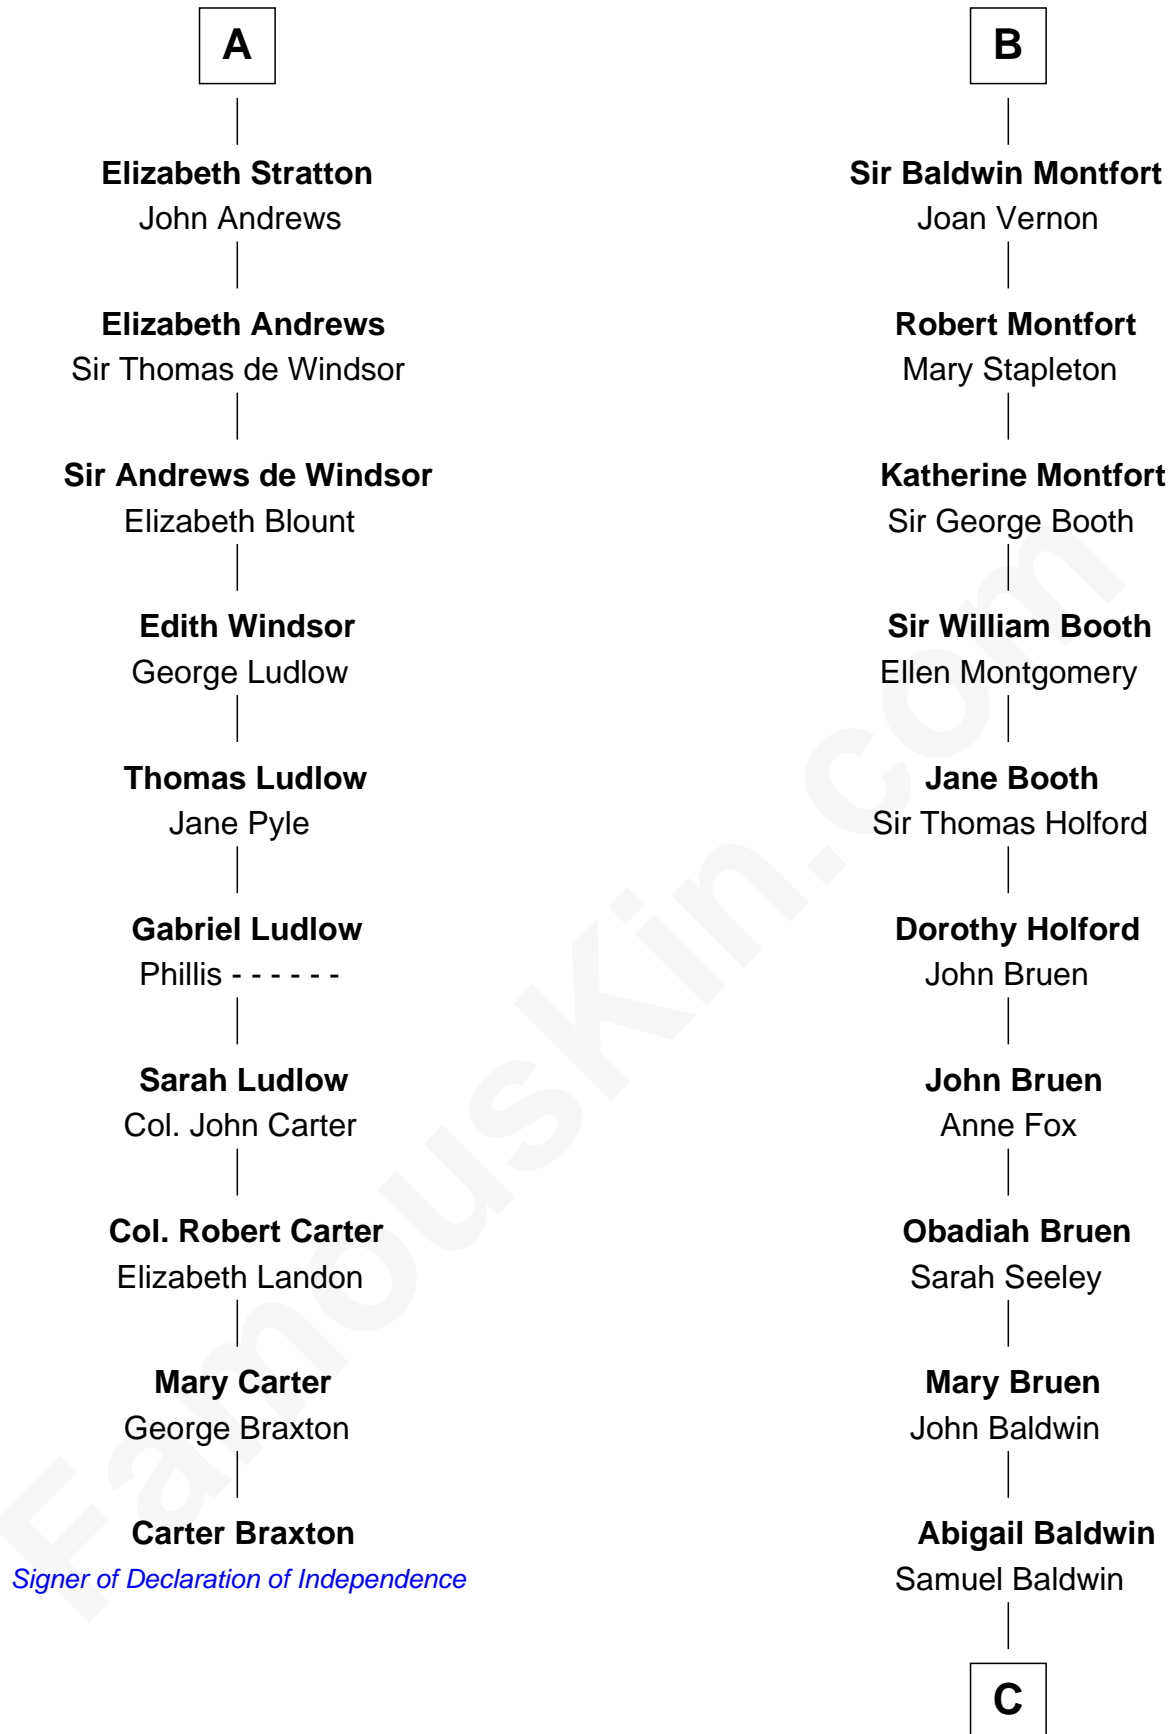

FamousKin.com

Relationship Chart of

Carter Braxton

Signer of the Declaration of Independence

16th cousin 3 times removed of

Abraham Baldwin

Signer of the U.S. Constitution

Sir Humphrey de Bohun

Alice de Bohun

Roger V de Toeni

Ralph VII de Toeni

Mary - - - - -

Alice de Toeni

Guy de Beauchamp

Maud de Beauchamp

Sir Geoffrey de Say

Idonea de Say

Sir John de Clinton

Margaret de Clinton

Sir Baldwin de Montfort

Sir William Montfort

Margaret Pecche

B

C

—
Timothy Baldwin

Bathsheba Stone

—
Michael Baldwin

Lucy Dudley

—
Abraham Baldwin

Signer of the U.S. Constitution

FamousKin.com