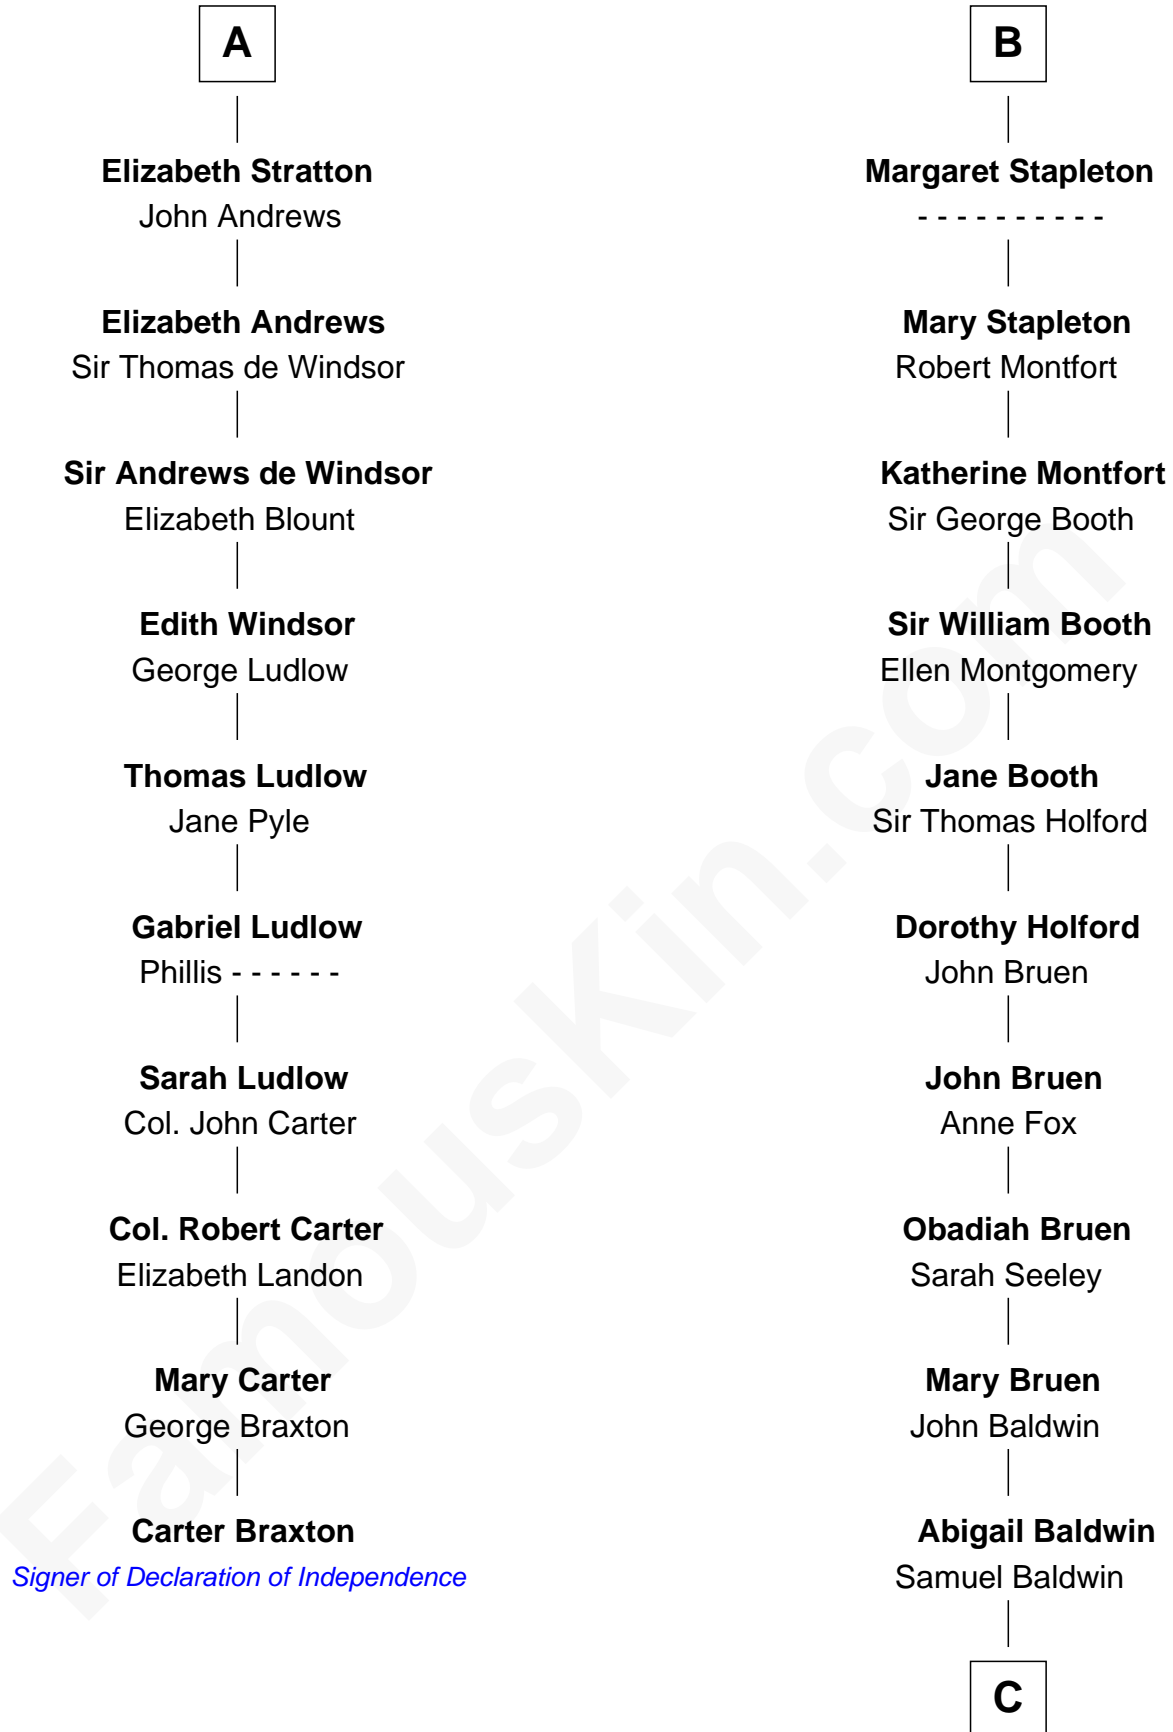

FamousKin.com

Relationship Chart of

Carter Braxton

Signer of the Declaration of Independence

16th cousin 3 times removed of

Abraham Baldwin

Signer of the U.S. Constitution

C

Timothy Baldwin
Bathsheba Stone

Michael Baldwin
Lucy Dudley

Abraham Baldwin
Signer of the U.S. Constitution

FamousKin.com