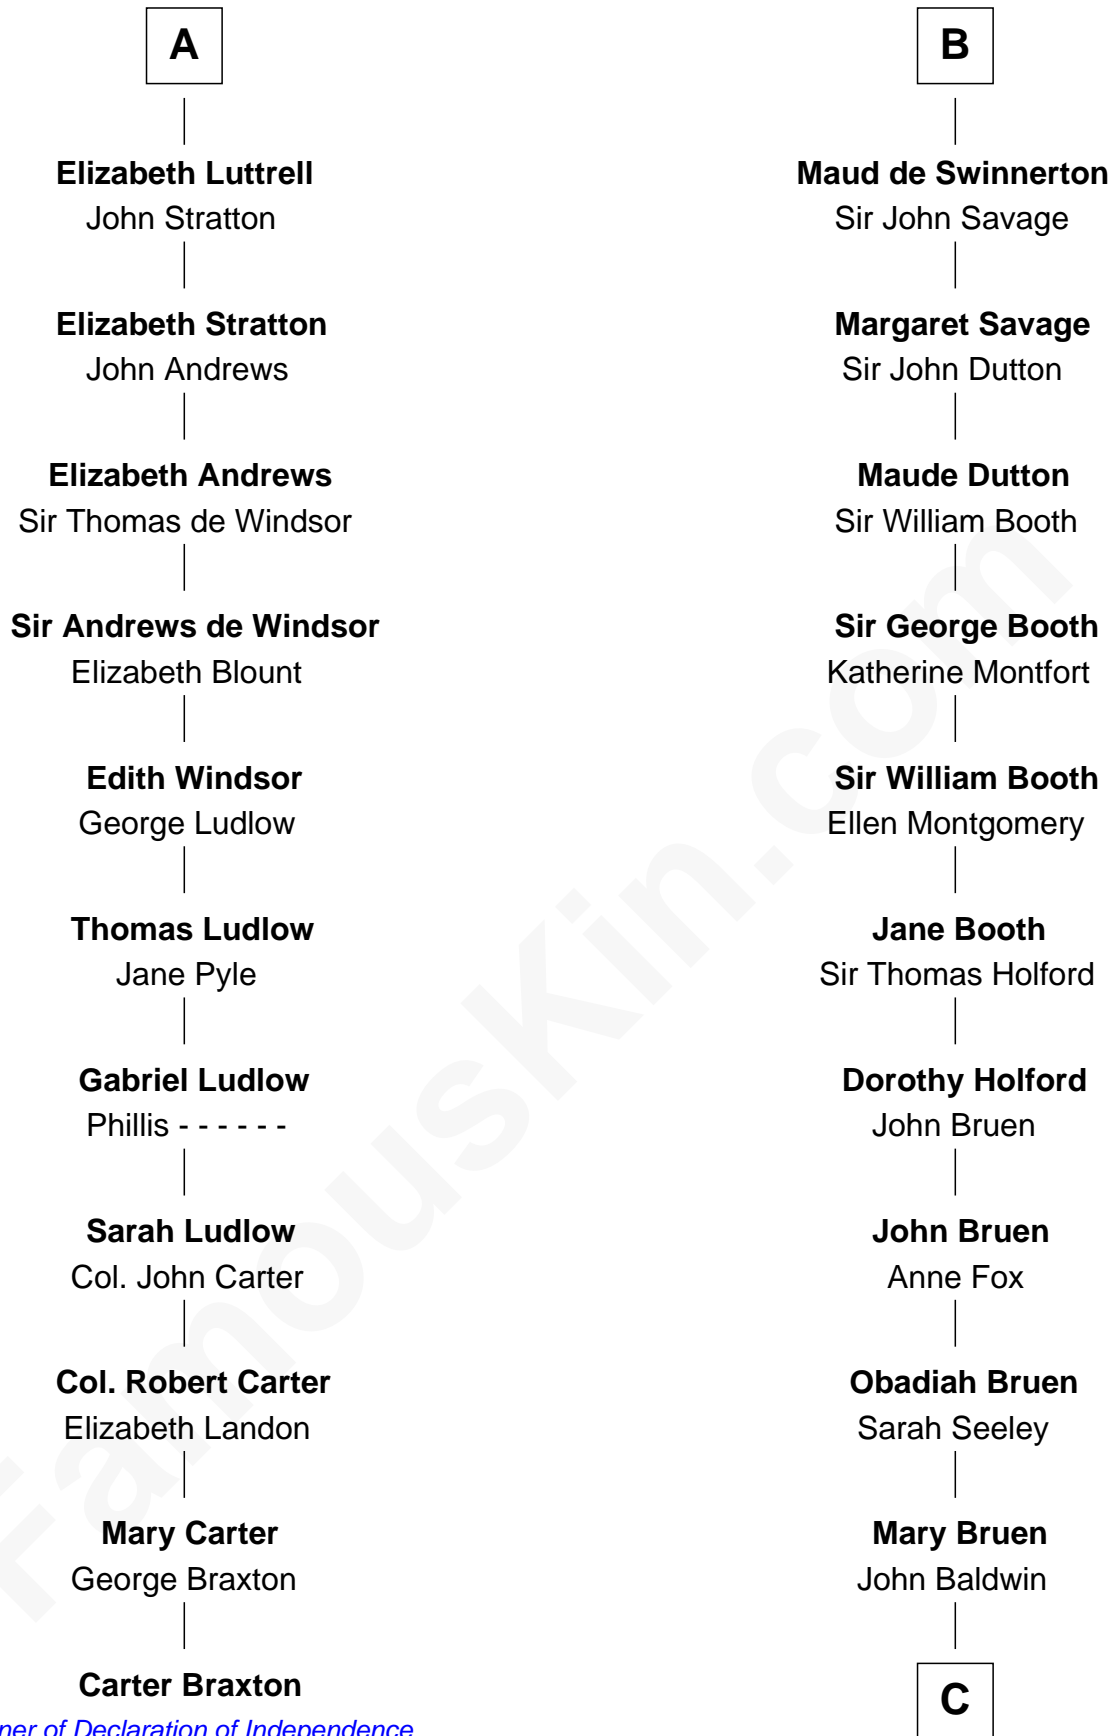

FamousKin.com

Relationship Chart of

Carter Braxton

Signer of the Declaration of Independence

17th cousin 3 times removed of

Abraham Baldwin

Signer of the U.S. Constitution

Henry II, King of England

Edward I, King of England
Eleanor of Castile

Ela Longespee
Sir Roger la Zouche

Elizabeth Plantagenet
Humphrey de Bohun

Sir Alan la Zouche
Eleanor de Segrave

Margaret de Bohun
Sir Hugh de Courtney

Maude la Zouche
Sir Robert de Holland

Elizabeth de Courtney
Sir Andrew Luttrell

Maude de Holland
Sir Thomas de Swinnerton

Sir Hugh Luttrell
Catherine de Beaumont

Sir Robert de Swinnerton
Elizabeth de Beke

A

B

Signer of Declaration of Independence