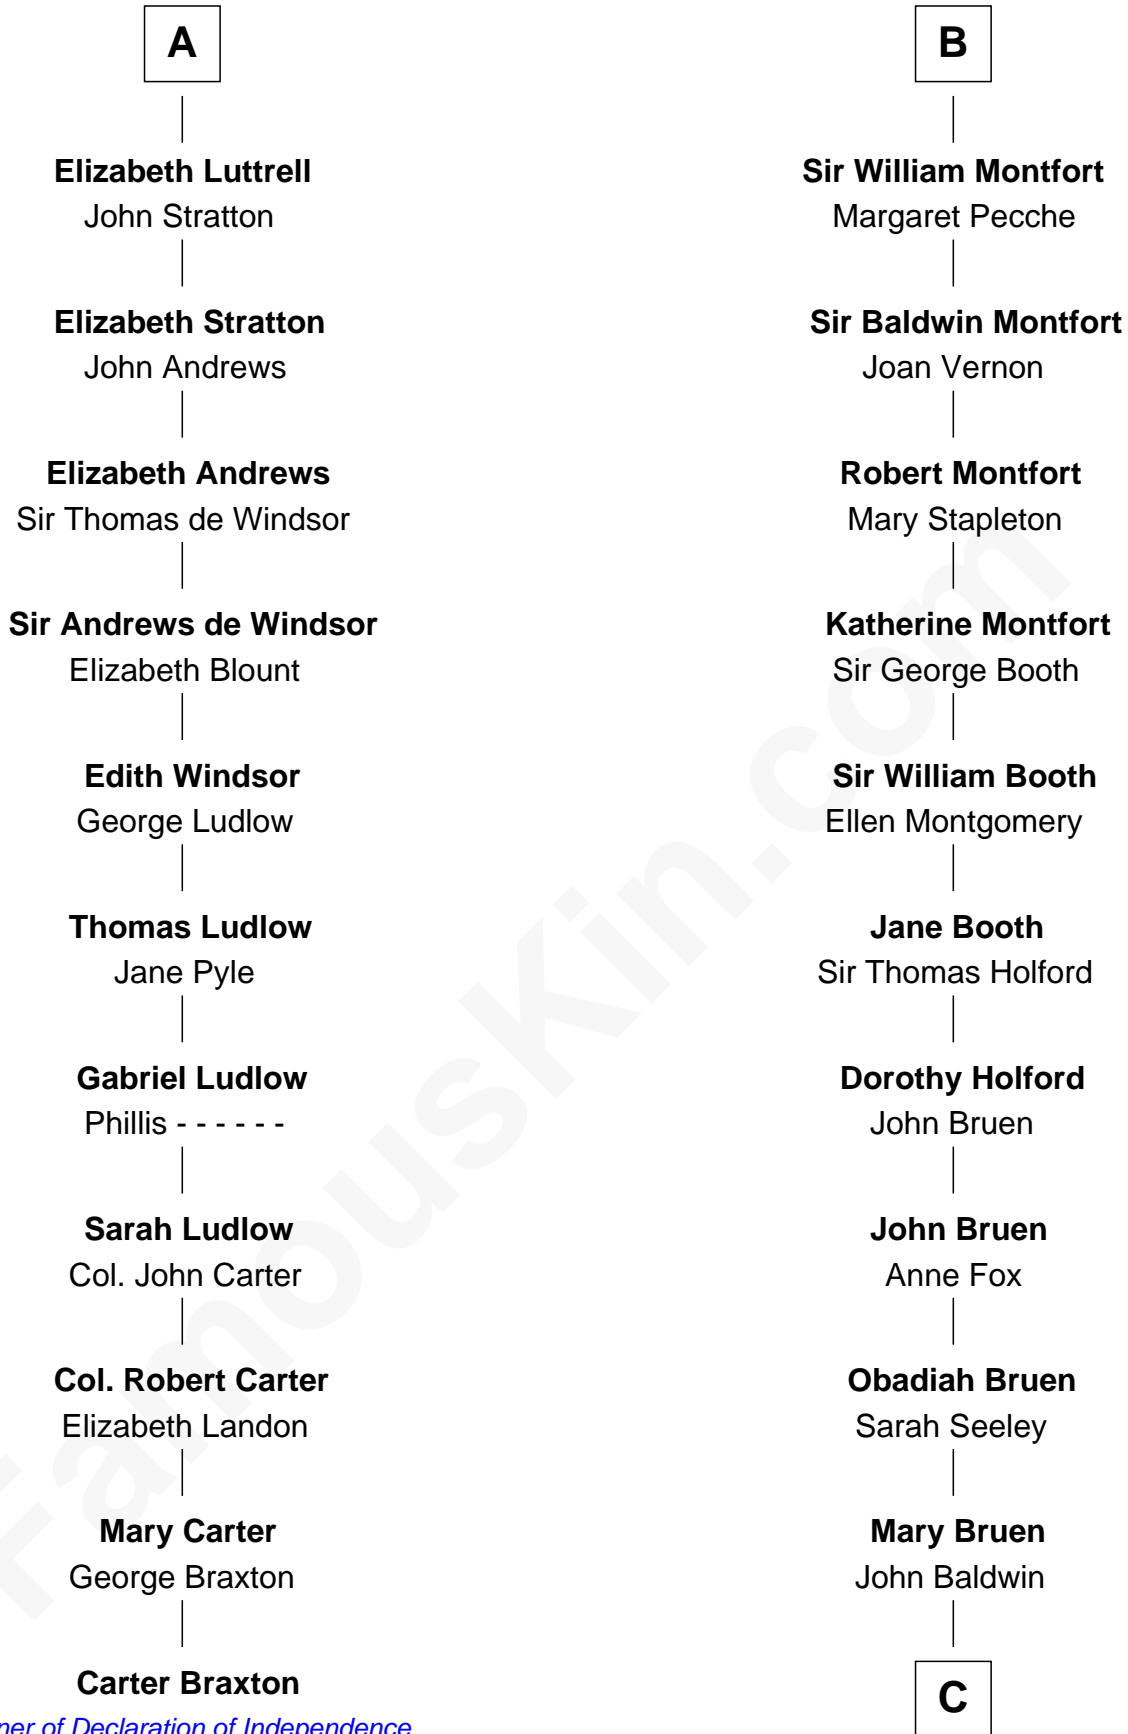

### Carter Braxton

*Signer of the Declaration of Independence*

17th cousin 3 times removed of

### Abraham Baldwin

*Signer of the U.S. Constitution*

**Sir William Marshal**

Isabel de Clare

C

Abigail Baldwin  
Samuel Baldwin

Timothy Baldwin  
Bathsheba Stone

Michael Baldwin  
Lucy Dudley

Abraham Baldwin  
*Signer of the U.S. Constitution*

FamousKin.com