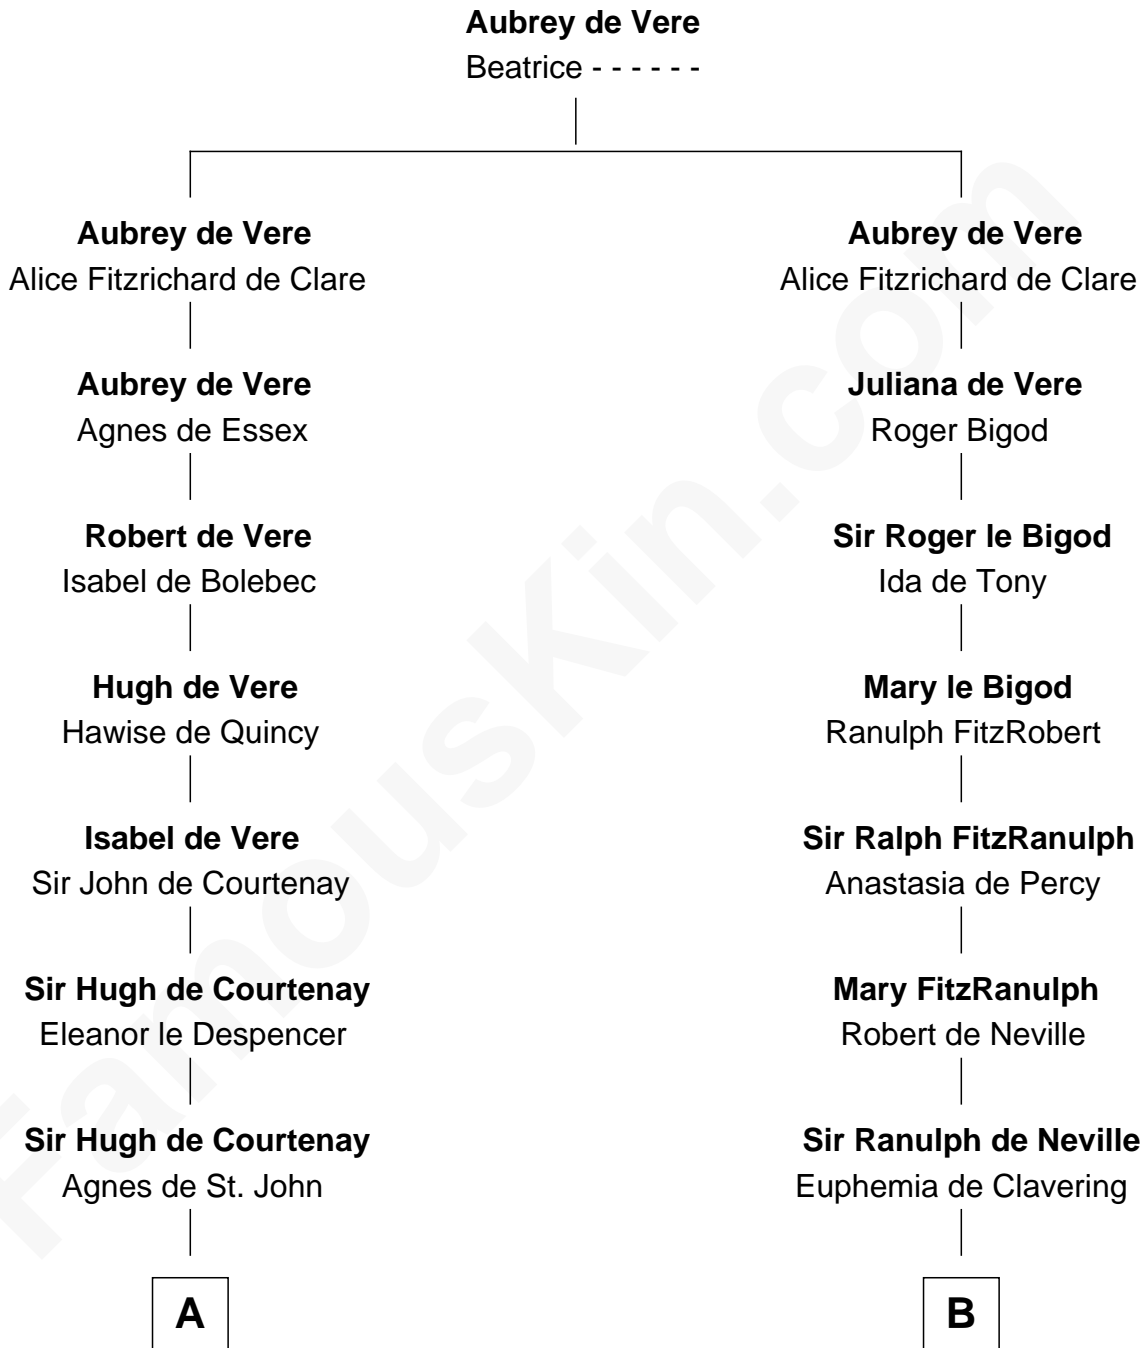

FamousKin.com Relationship Chart of

Carter Braxton

Signer of the Declaration of Independence

20th cousin of

Daniel Carroll

Signer of the U.S. Constitution

C

Sarah Ludlow
Col. John Carter

Col. Robert Carter
Elizabeth Landon

Mary Carter
George Braxton

Carter Braxton

Signer of Declaration of Independence

D

William Digges
Elizabeth Sewall

Anne Digges
Henry Darnall

Eleanor Darnall
Daniel Carroll

Daniel Carroll

Signer of the U.S. Constitution