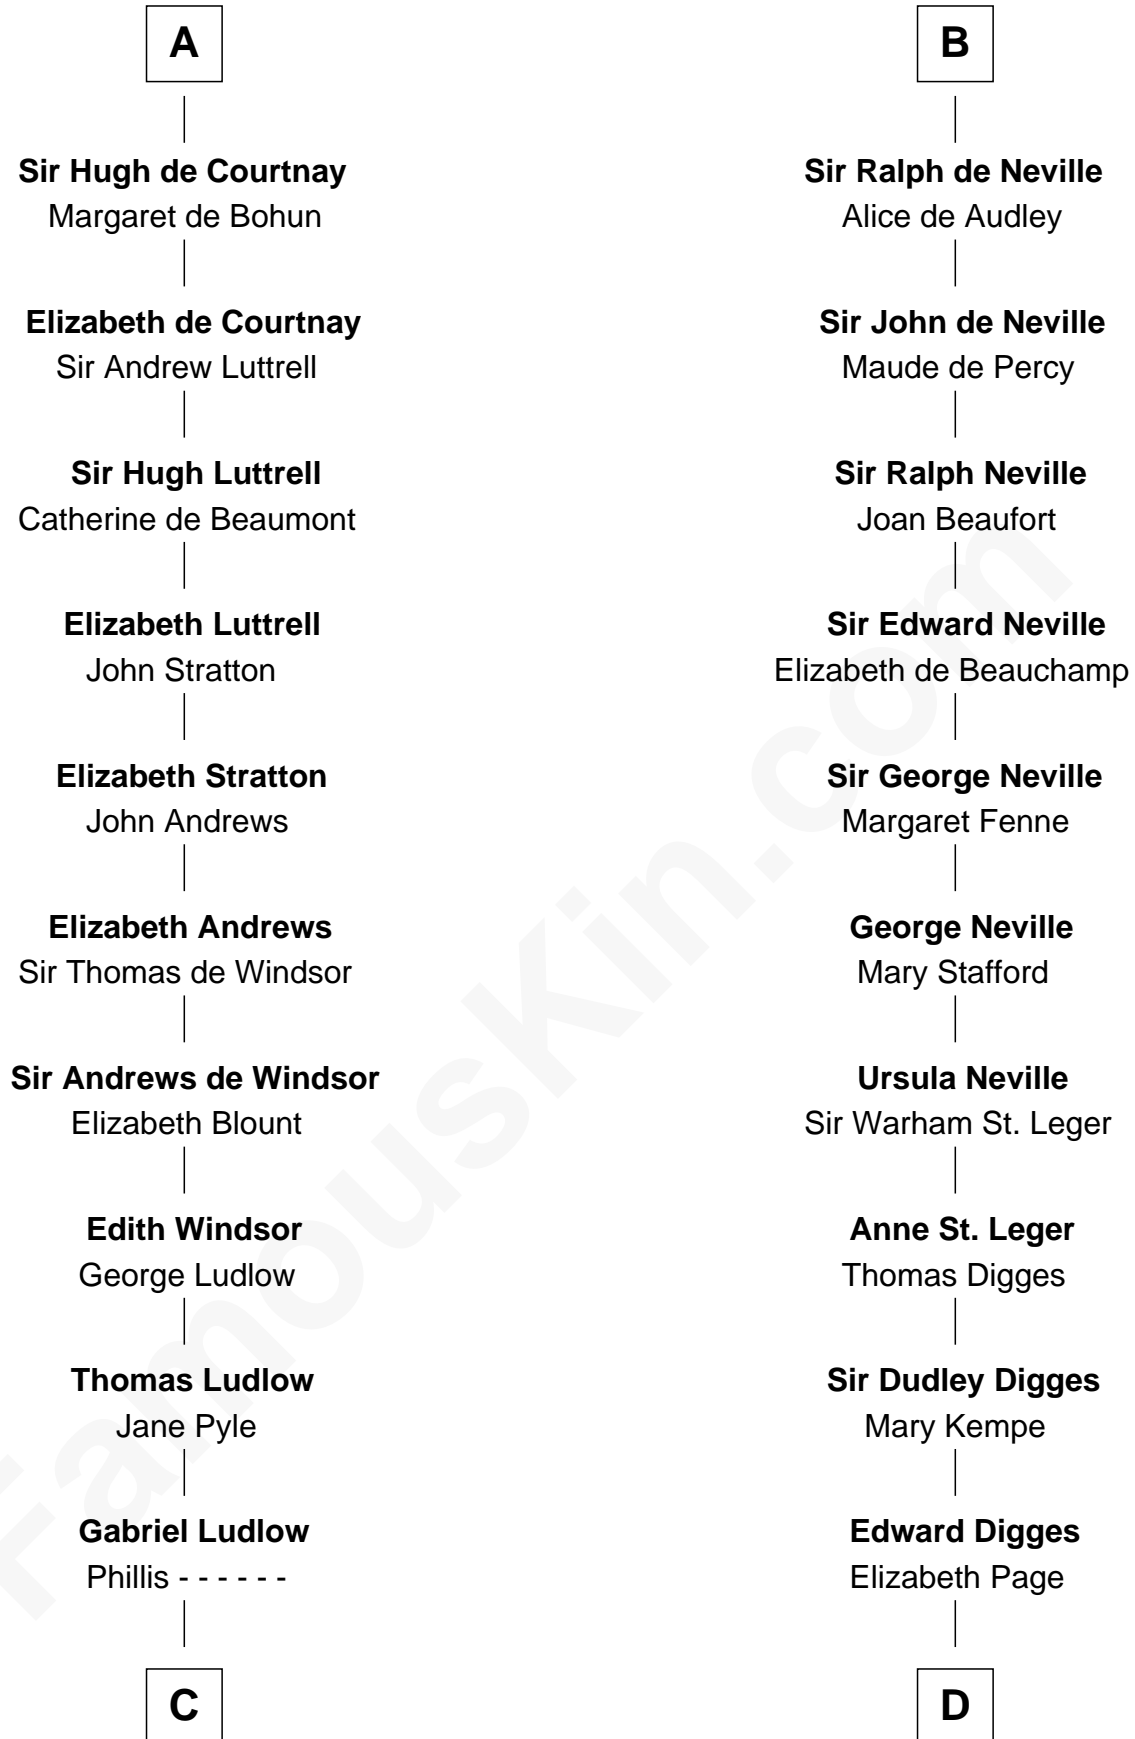

FamousKin.com Relationship Chart of

Carter Braxton

Signer of the Declaration of Independence

20th cousin of

Daniel Carroll

Signer of the U.S. Constitution

C

Sarah Ludlow
Col. John Carter

Col. Robert Carter
Elizabeth Landon

Mary Carter
George Braxton

Carter Braxton

Signer of Declaration of Independence

D

William Digges
Elizabeth Sewall

Anne Digges
Henry Darnall

Eleanor Darnall
Daniel Carroll