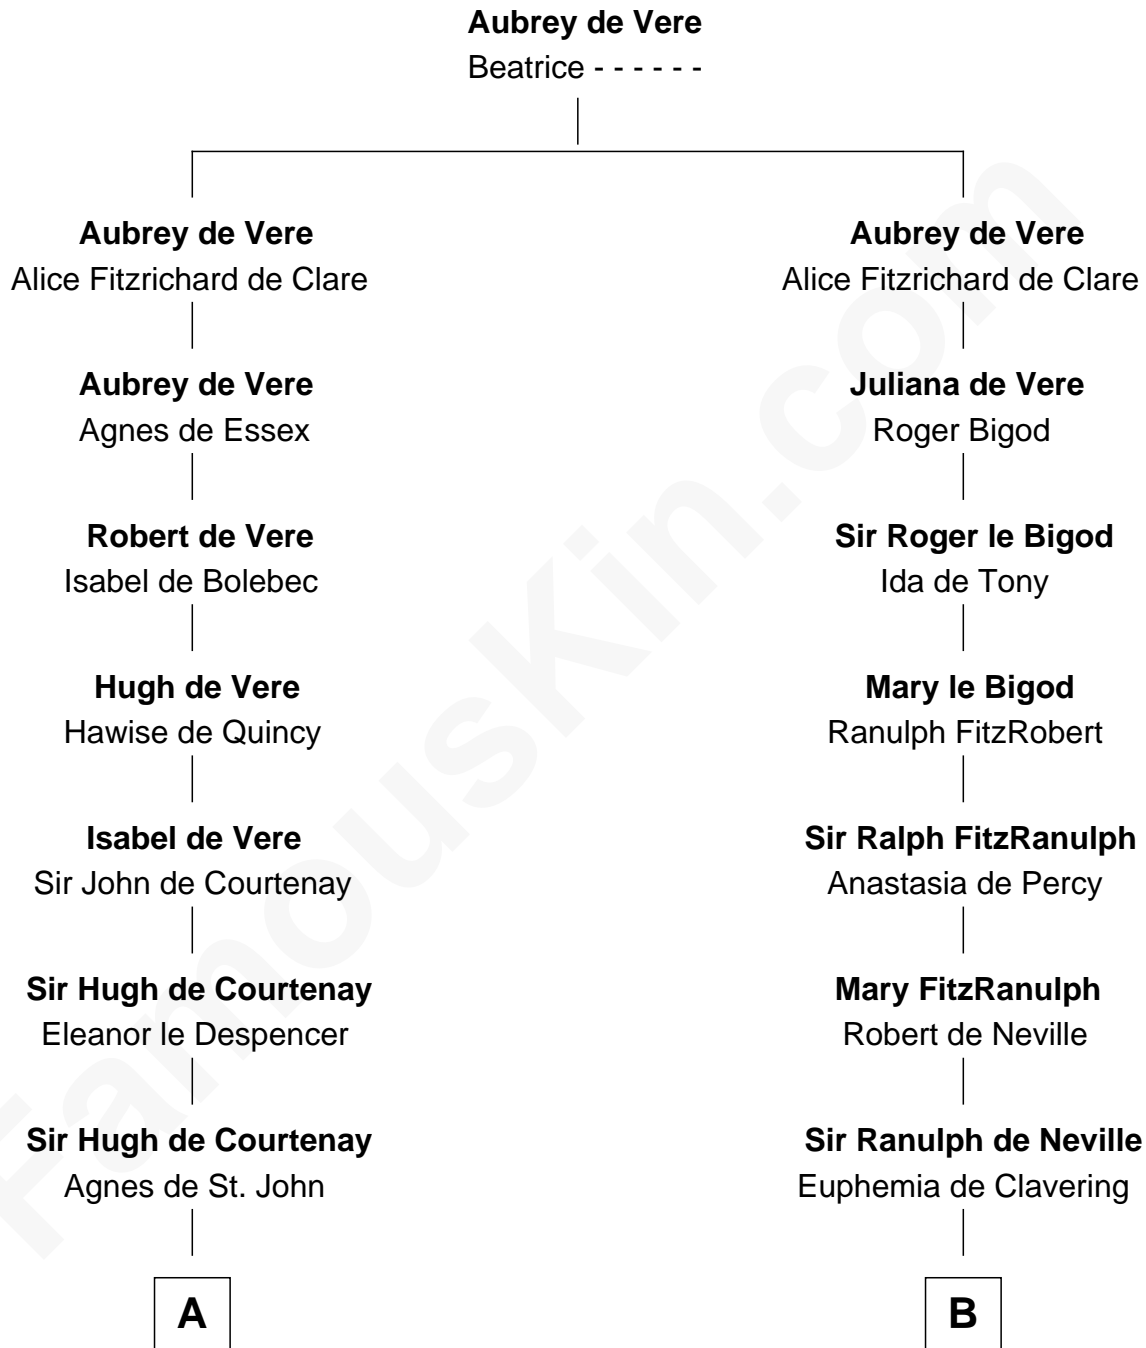

FamousKin.com

Relationship Chart of

Carter Braxton

Signer of the Declaration of Independence

20th cousin of

John Carroll

Founder of Georgetown University

C

Sarah Ludlow
Col. John Carter

Col. Robert Carter
Elizabeth Landon

Mary Carter
George Braxton

Carter Braxton

Signer of Declaration of Independence

D

William Digges
Elizabeth Sewall

Anne Digges
Henry Darnall