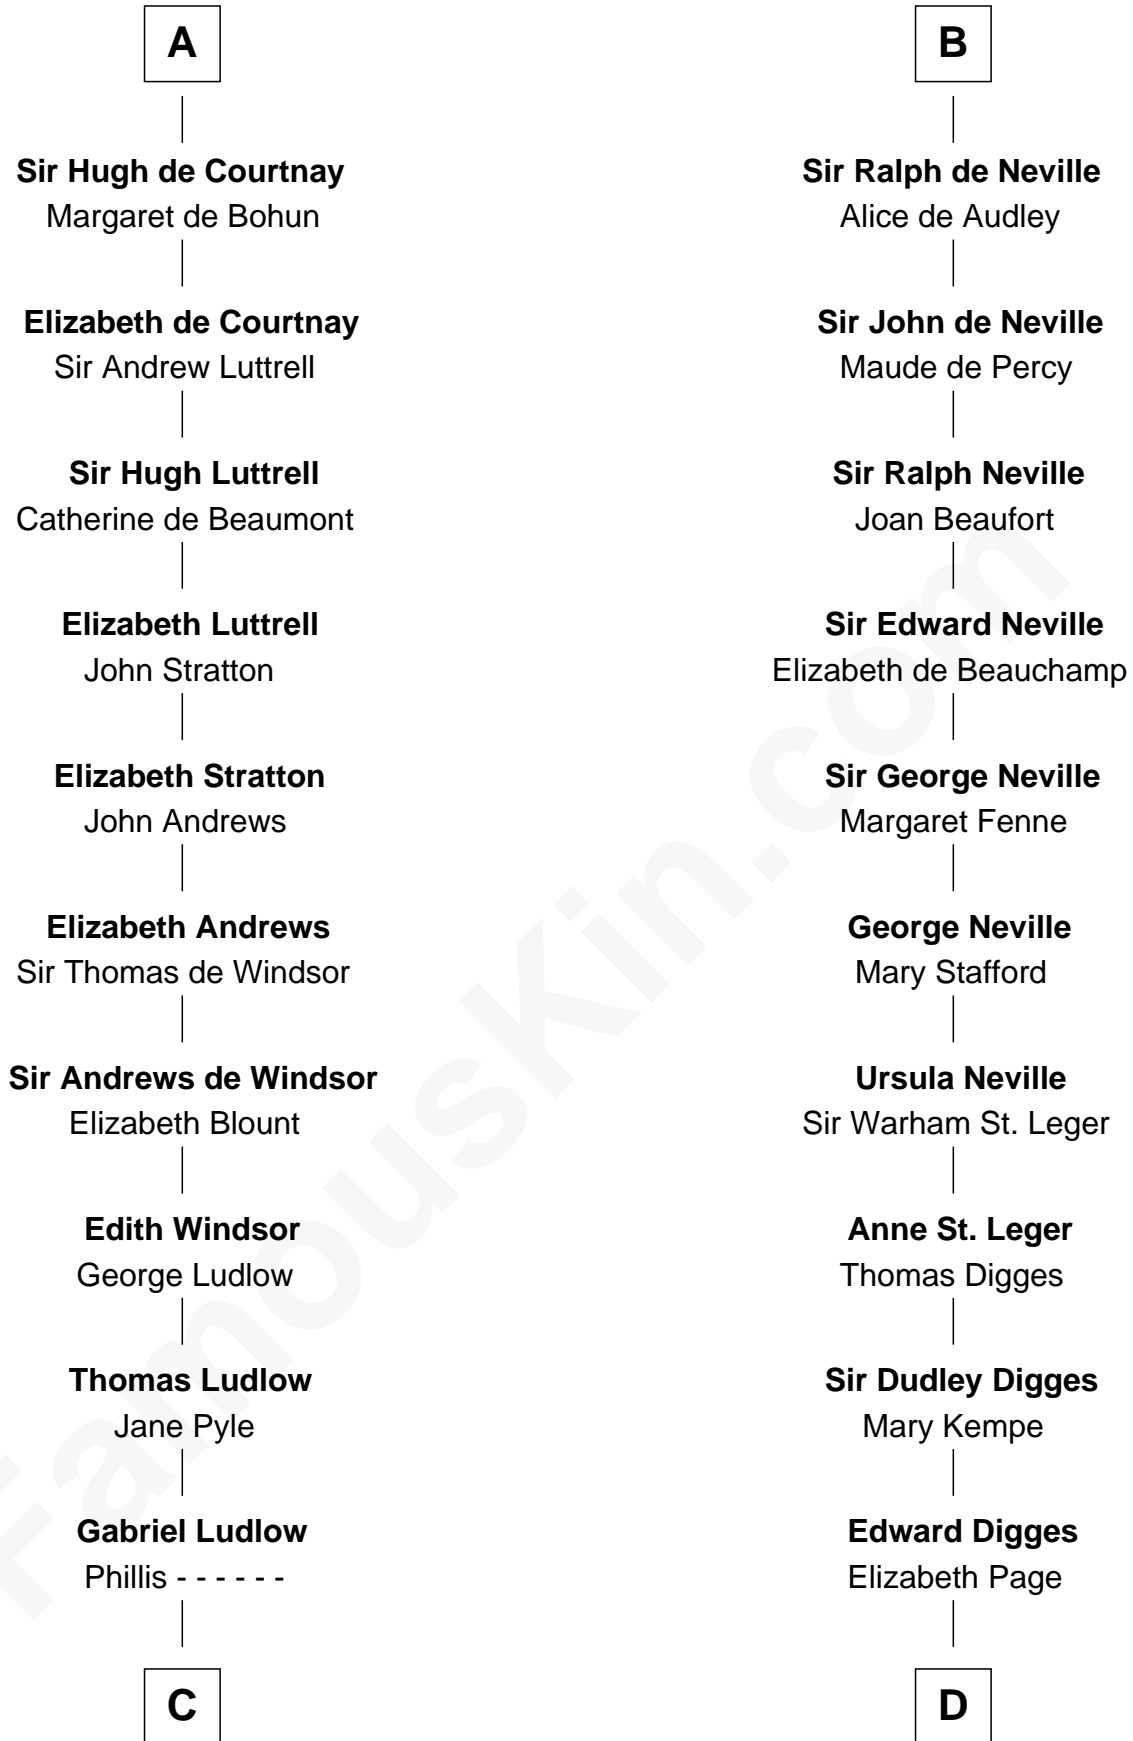

FamousKin.com

Relationship Chart of

Carter Braxton

Signer of the Declaration of Independence

20th cousin of

John Carroll

Founder of Georgetown University

C

Sarah Ludlow
Col. John Carter

Col. Robert Carter
Elizabeth Landon

Mary Carter
George Braxton

Carter Braxton

Signer of Declaration of Independence

D

William Digges
Elizabeth Sewall

Anne Digges
Henry Darnall