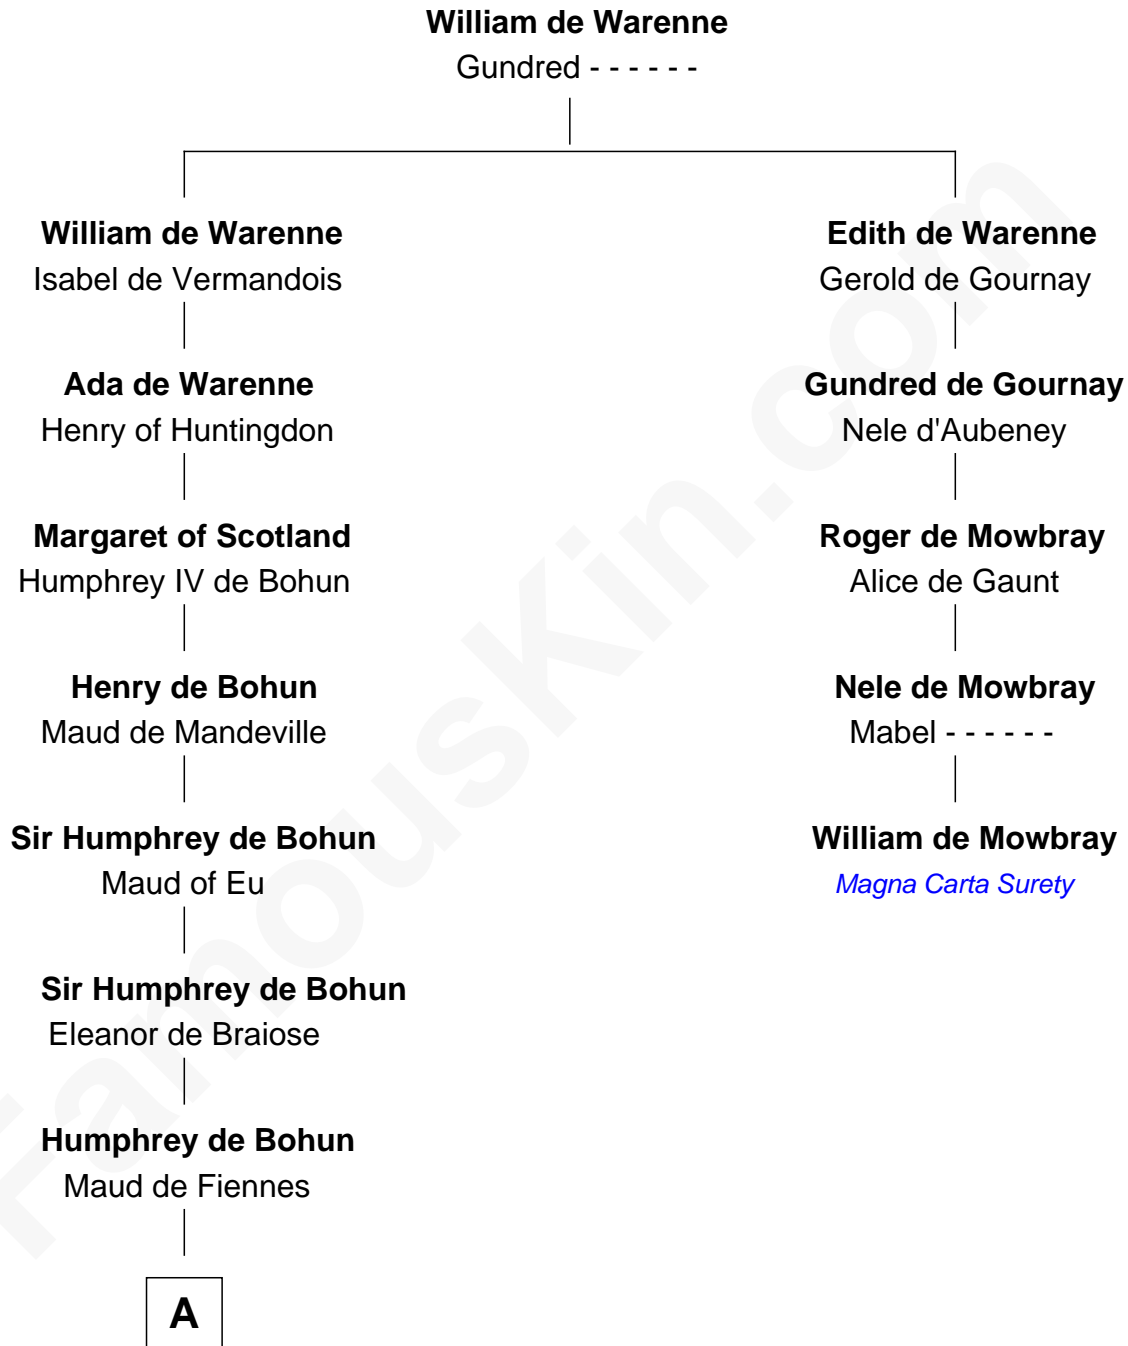

# FamousKin.com

## Relationship Chart of

### Carter Braxton

Signer of the Declaration of Independence

4th cousin 17 times removed of

**William de Mowbray**  
Magna Carta Surety

**A**

**Humphrey de Bohun**

Elizabeth Plantagenet

**Margaret de Bohun**

Elizabeth Landon

**Mary Carter**

George Braxton

**Carter Braxton**

*Signer of Declaration of Independence*

FamousKin.com