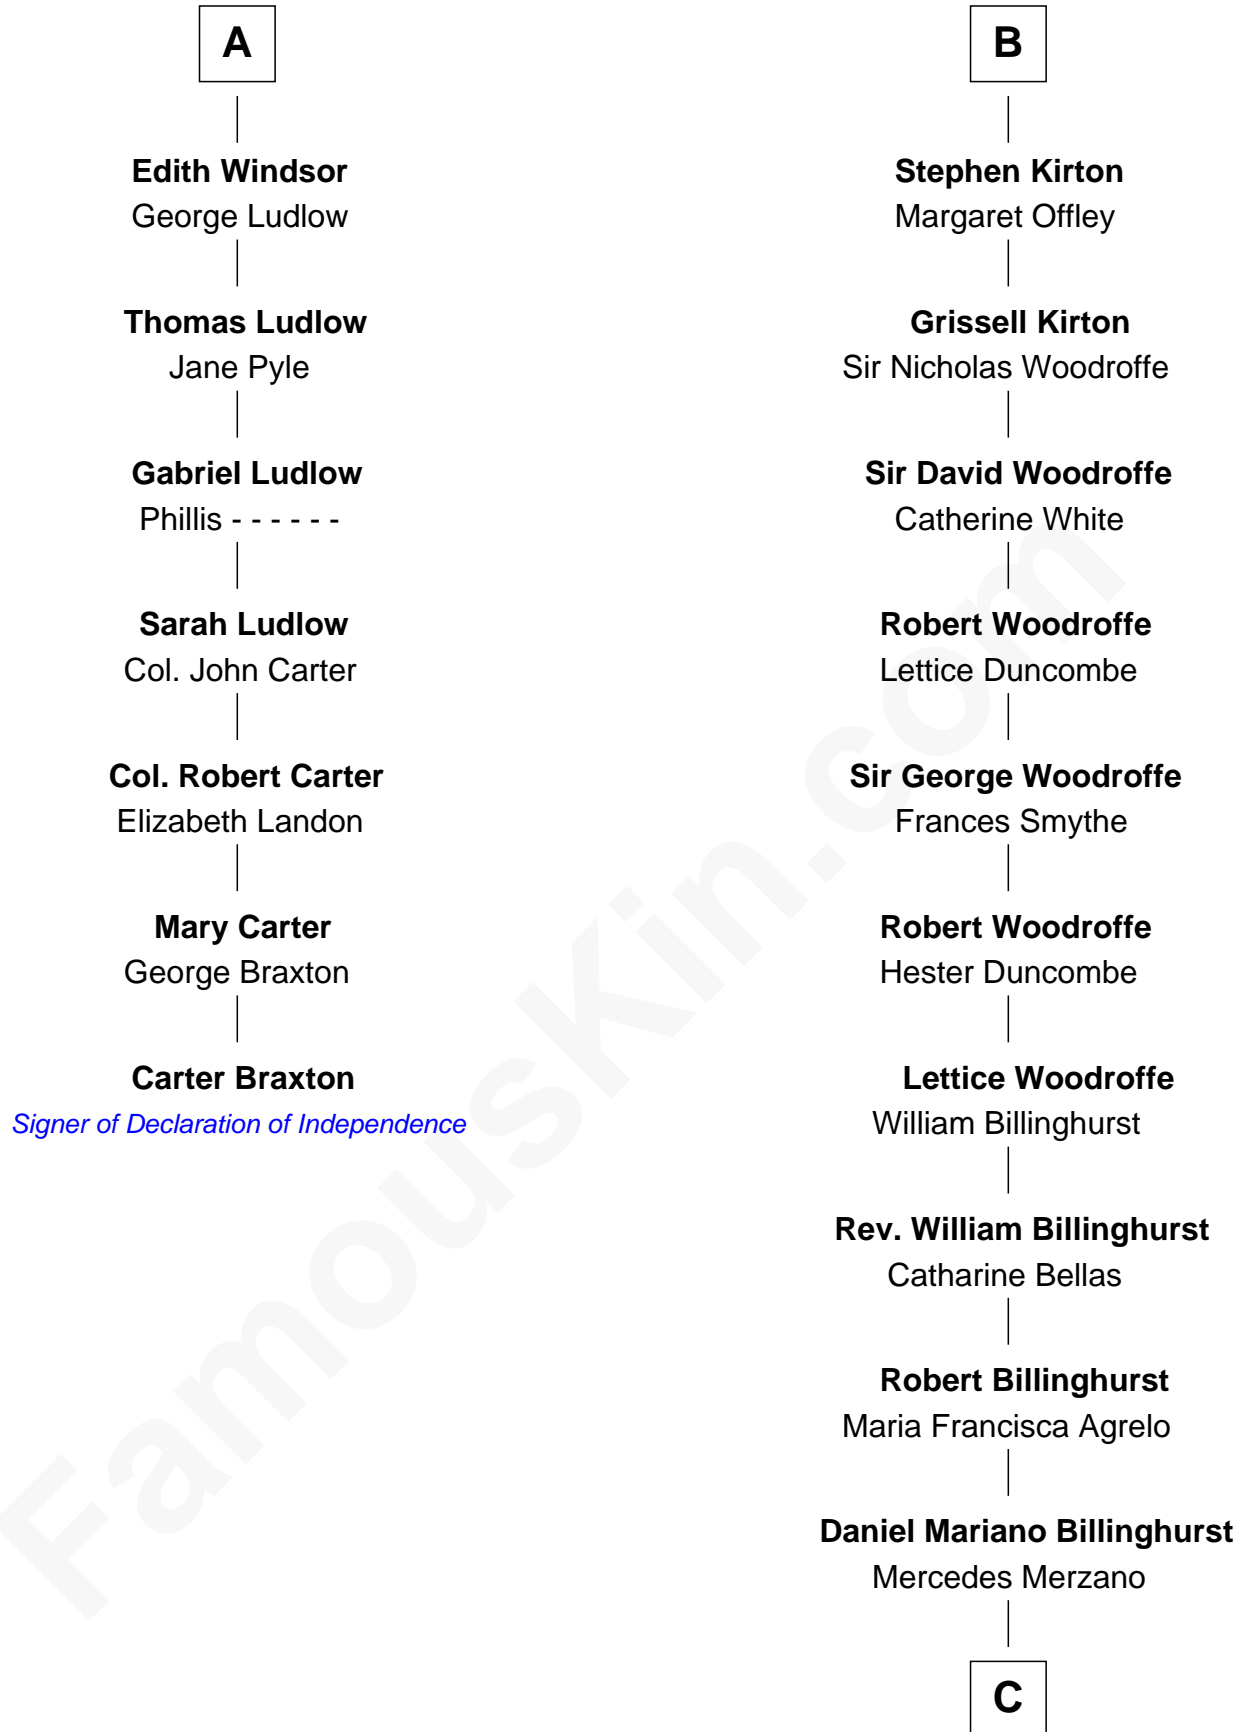

## Relationship Chart of

### Carter Braxton

*Signer of the Declaration of Independence*

13th cousin 8 times removed of

**Luciana Pedraza**

*Argentine Movie Actress*

**Sir Hugh de Courtenay**

Agnes de St. John

**C**

**Lisandro Billinghurst**

Ana Kidd

**Rosa Laureana Billinghurst**

Alfredo Ferrari

**Susana Ferrari**

Andrés Cipriano Humberto Pedraza

**Private**

**Luciana Pedraza**