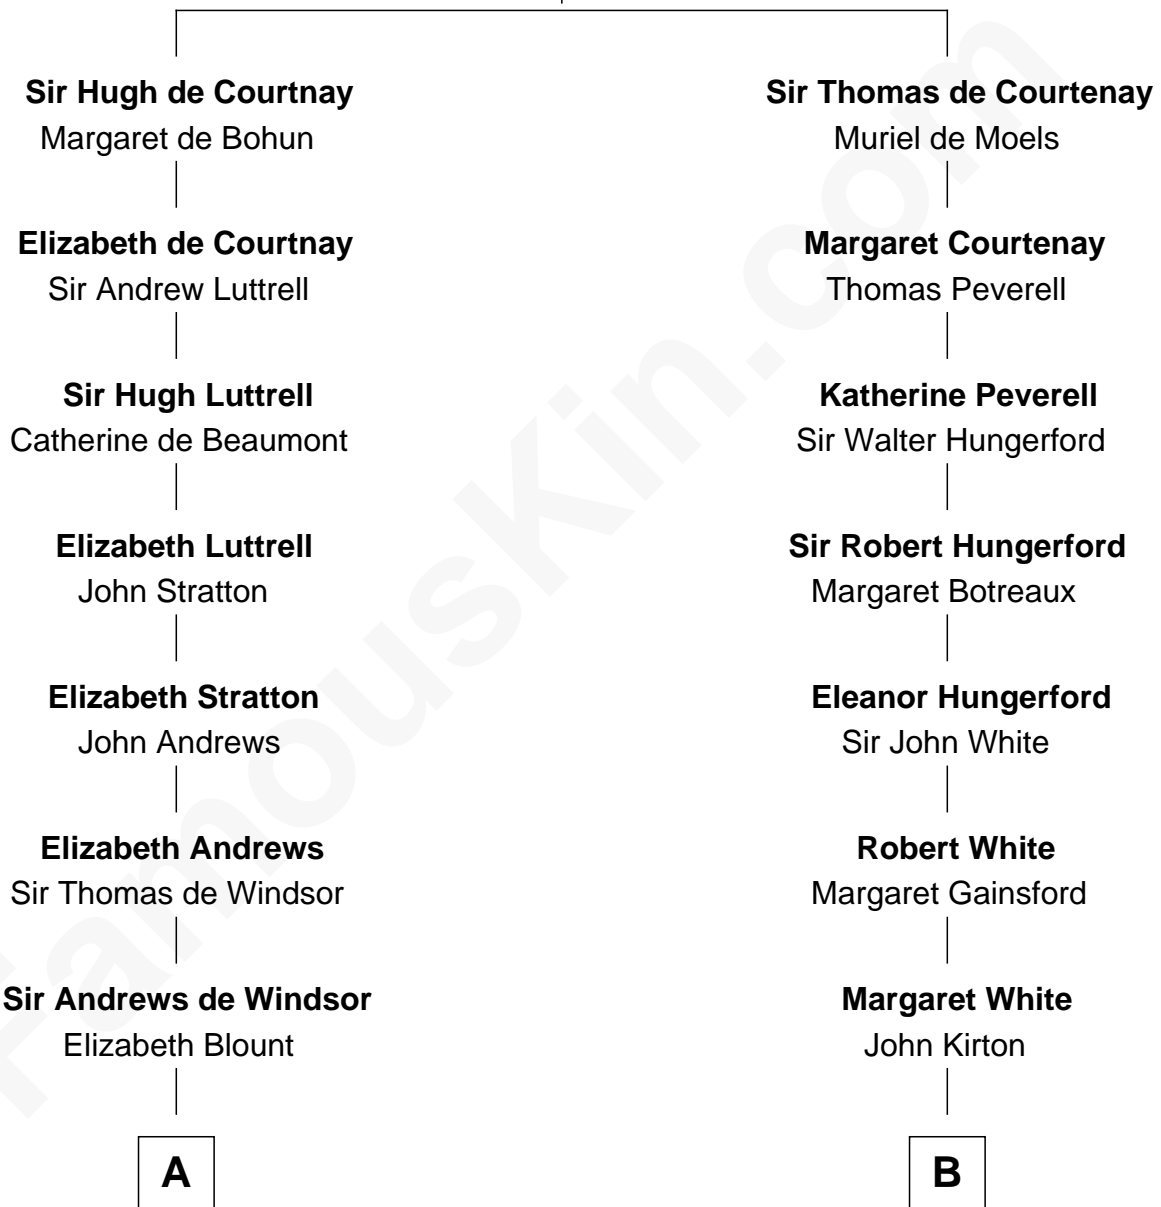

## Relationship Chart of

### Carter Braxton

*Signer of the Declaration of Independence*

13th cousin 8 times removed of

**Luciana Pedraza**

*Argentine Movie Actress*

**Sir Hugh de Courtenay**

Agnes de St. John

**C**

**Lisandro Billinghurst**

Ana Kidd

**Rosa Laureana Billinghurst**

Alfredo Ferrari

**Susana Ferrari**

Andrés Cipriano Humberto Pedraza

**Private**

**Luciana Pedraza**