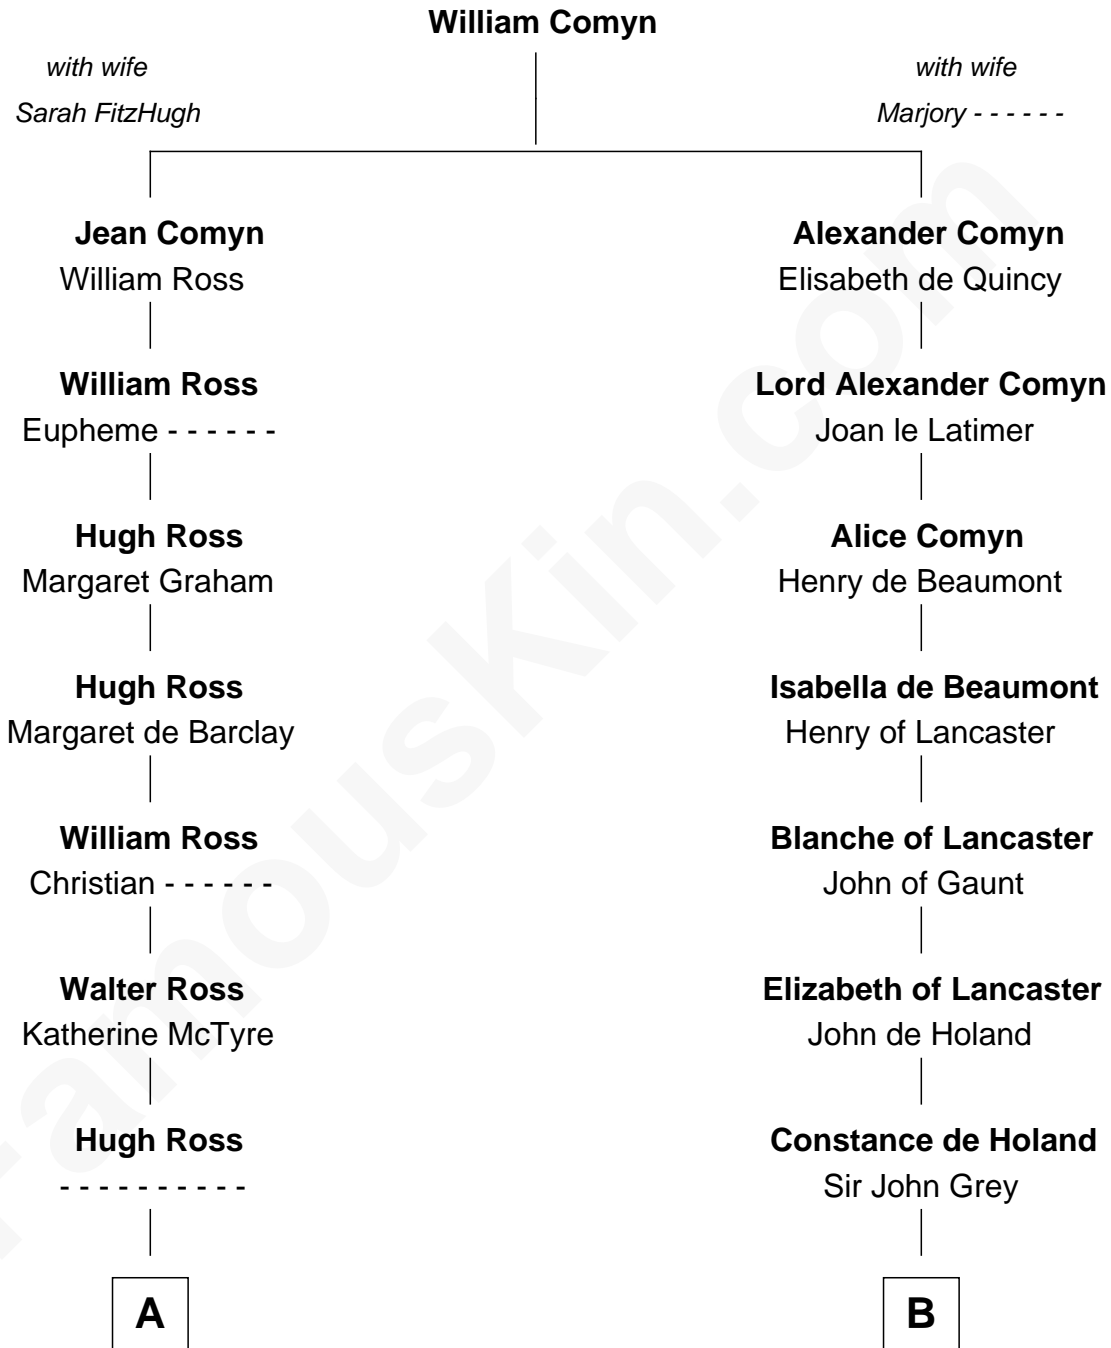

## Relationship Chart of

### George Ross

*Signer of the Declaration of Independence*

17th cousin 3 times removed of

### Horace Gray

*U.S. Supreme Court Justice*

**C**

**Elizabeth Brown**

John Chipman

**Elizabeth Chipman**

William Gray

**Horace Gray**