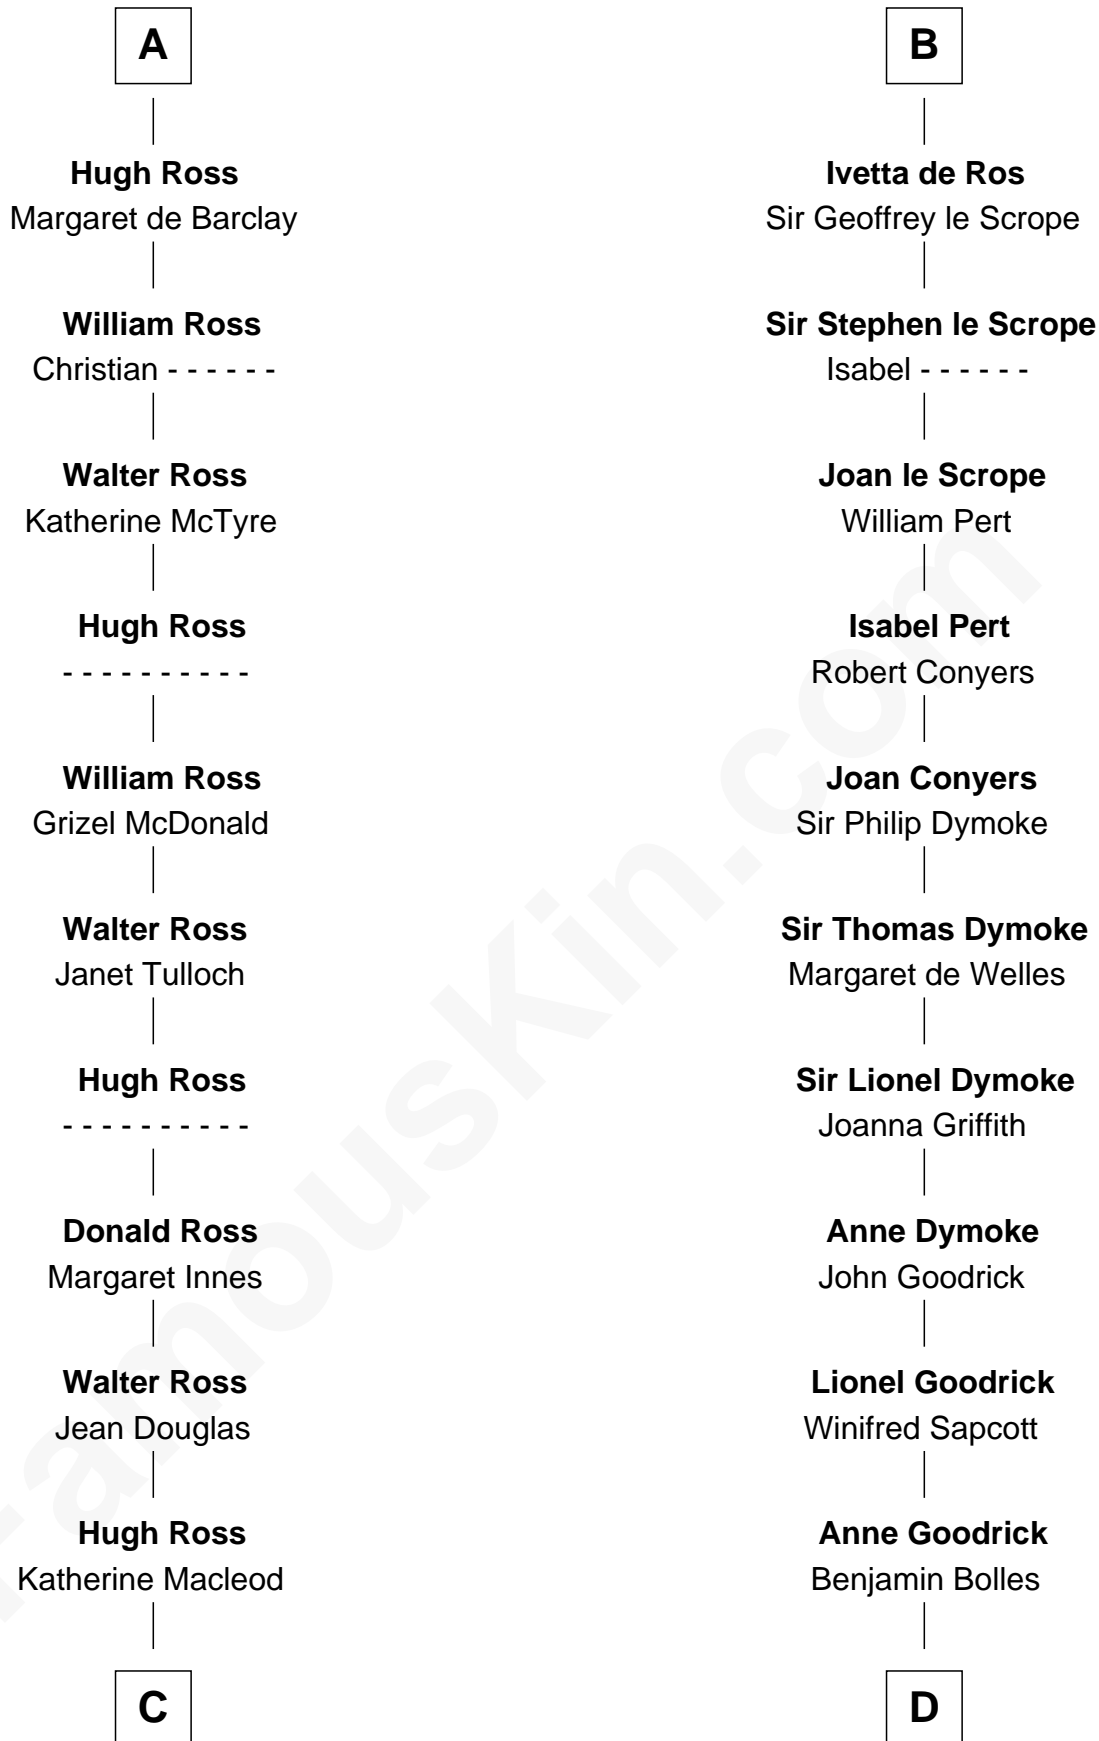

FamousKin.com

Relationship Chart of

George Ross

Signer of the Declaration of Independence

18th cousin 3 times removed of

Joseph Bolles

(c1608 - 1678) Great Migration Immigrant 1639

Duncan I of Scotland

C

George Ross
Margaret McCulloch

Andrew Ross

David Ross
Margaret Stronach

Rev. George Ross
Catherine Van Gezel

George Ross
Signer of Declaration of Independence

D

Thomas Bolles
Elizabeth Perkins

Joseph Bolles
Great Migration Immigrant 1639

FamousKin.com