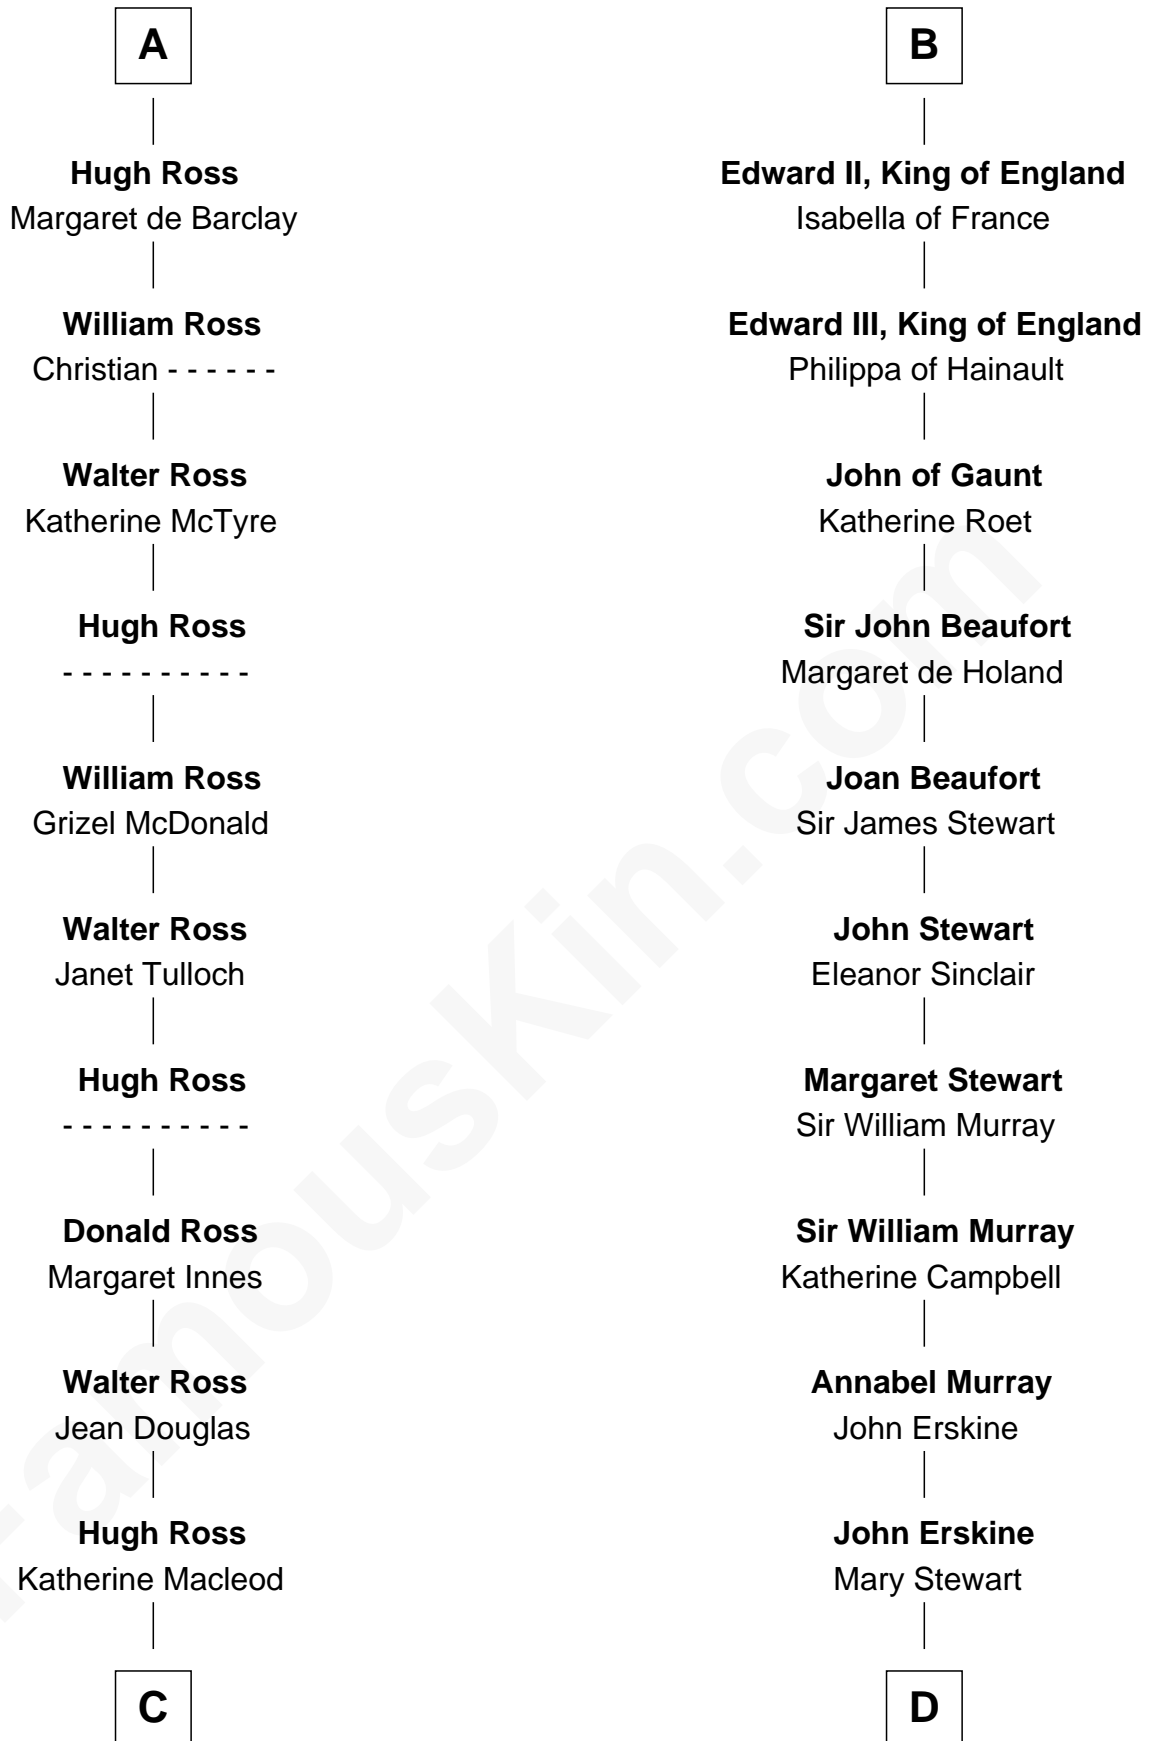

FamousKin.com

Relationship Chart of

George Ross

Signer of the Declaration of Independence

20th cousin 1 time removed of

Major John Pitcairn

British Commander at Battle of Lexington

Duncan I of Scotland

C

George Ross
Margaret McCulloch

Andrew Ross

David Ross
Margaret Stronach

Rev. George Ross
Catherine Van Gezel

George Ross
Signer of Declaration of Independence

D

Sir Charles Erskine
Mary Hope

Mary Erskine
William Hamilton

Katherine Hamilton
Rev. David Pitcairn

Major John Pitcairn
British Commander at Lexington

FamousKin.com