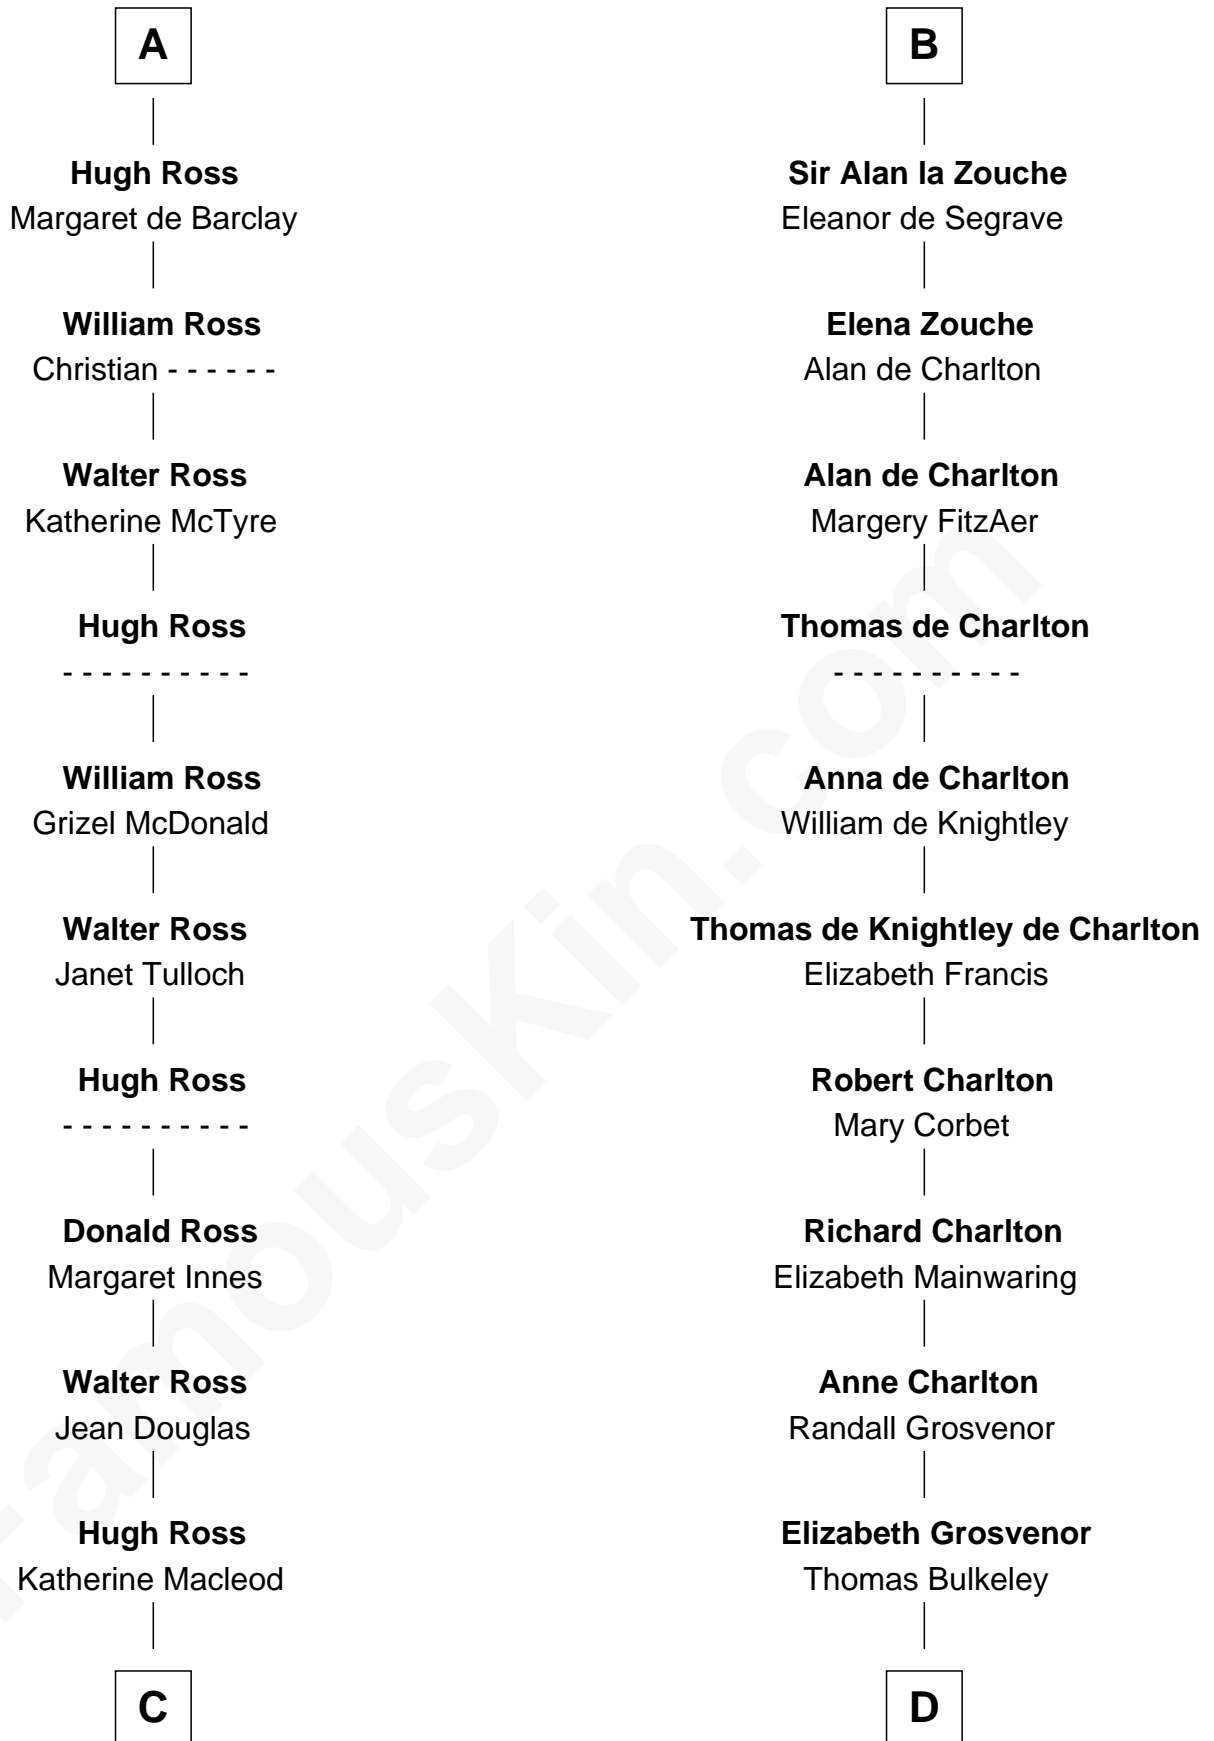

### George Ross

Signer of the Declaration of Independence

19th cousin 2 times removed of

**Rev. John Whittingham**

(c1616 - 1639) Great Migration Immigrant 1637

Duncan I of Scotland

Donald III, King of Scotland

Sir William Longespee

Ela of Salisbury

William Ross

Eupheme -----

Stephen Longespee

Emmeline de Ridelisford

Hugh Ross

Margaret Graham

Ela Longespee

Sir Roger la Zouche

A

B

**C**

**George Ross**  
Margaret McCulloch

**Andrew Ross**  
-----

**David Ross**  
Margaret Stronach