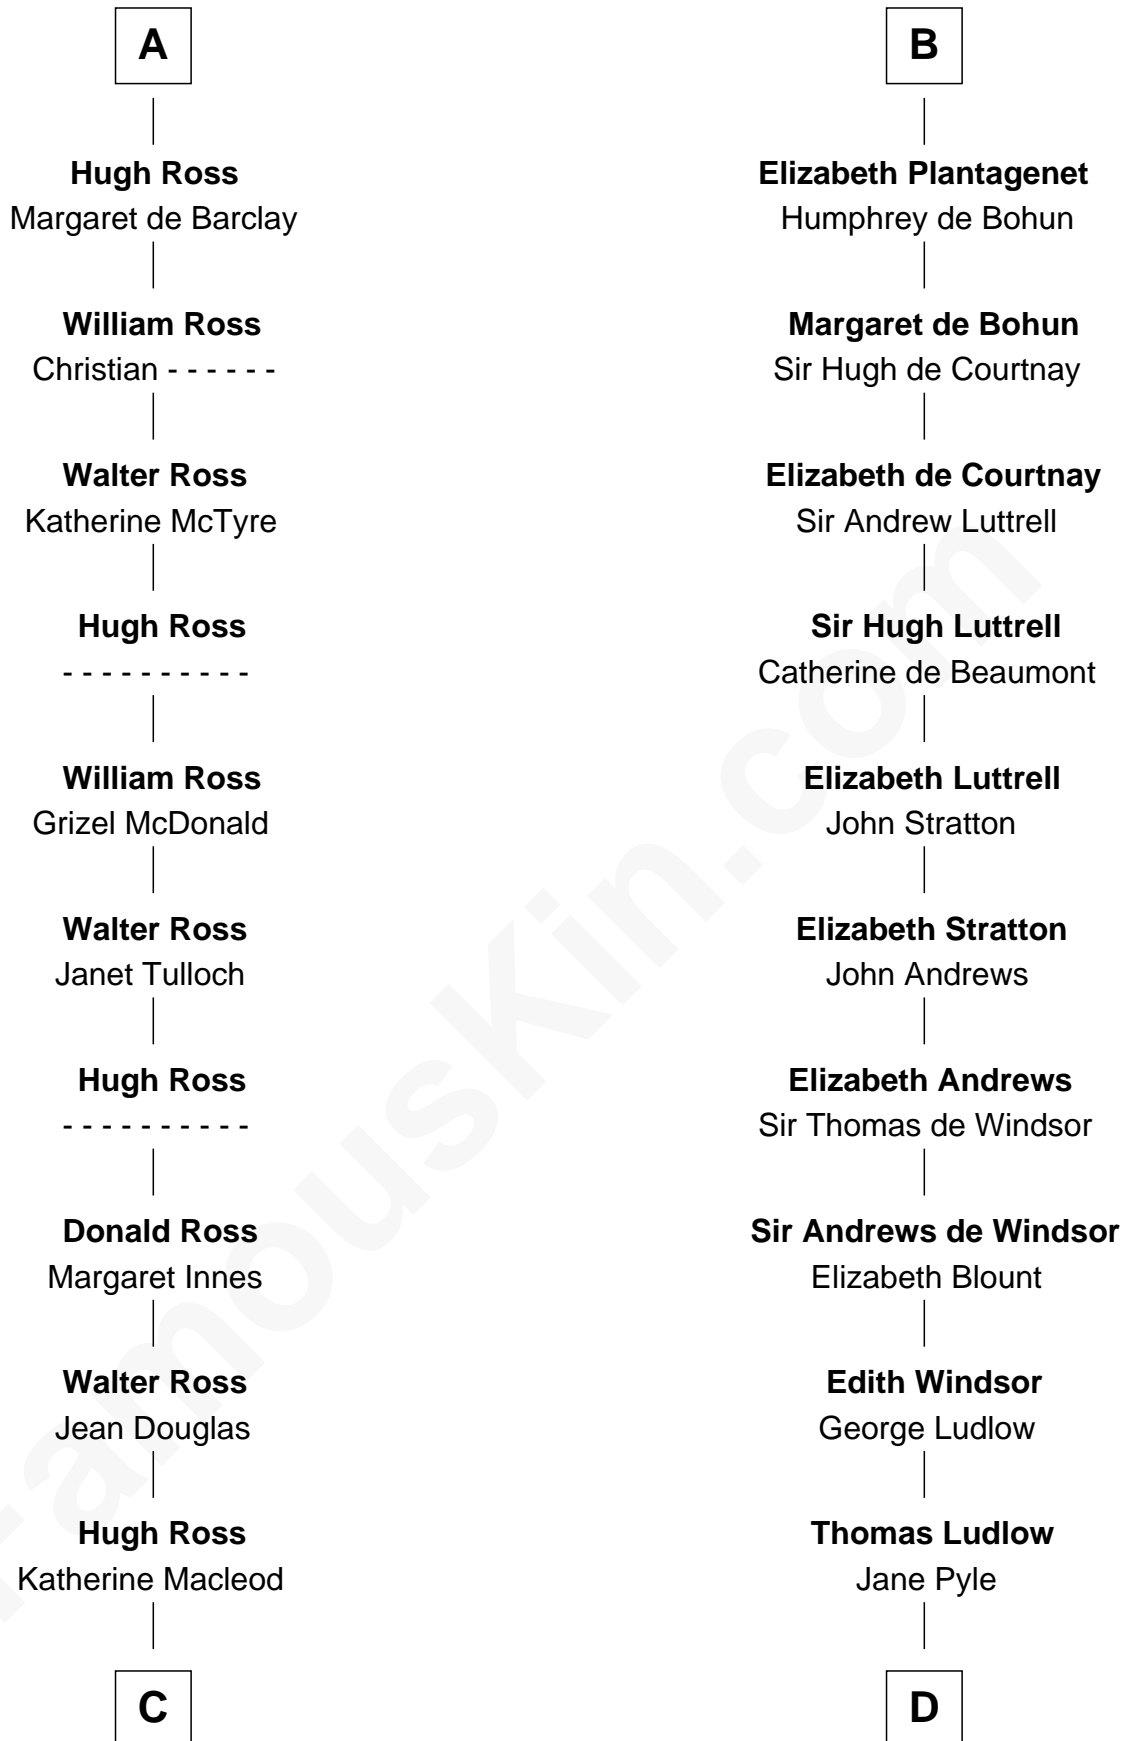

FamousKin.com

Relationship Chart of

George Ross

Signer of the Declaration of Independence

21st cousin of

Caleb Brewster

Member of the Culper Spy Ring during the American Revolution

Duncan I of Scotland

Maud of Scotland

Henry I, King of England

Maud of England

Geoffrey Plantagenet

Henry II, King of England

Eleanor of Aquitaine

John, King of England

Isabelle of Angoulême

Henry III, King of England

Eleanor of Provence

Edward I, King of England

Eleanor of Castile

B

C

George Ross
Margaret McCulloch

Andrew Ross