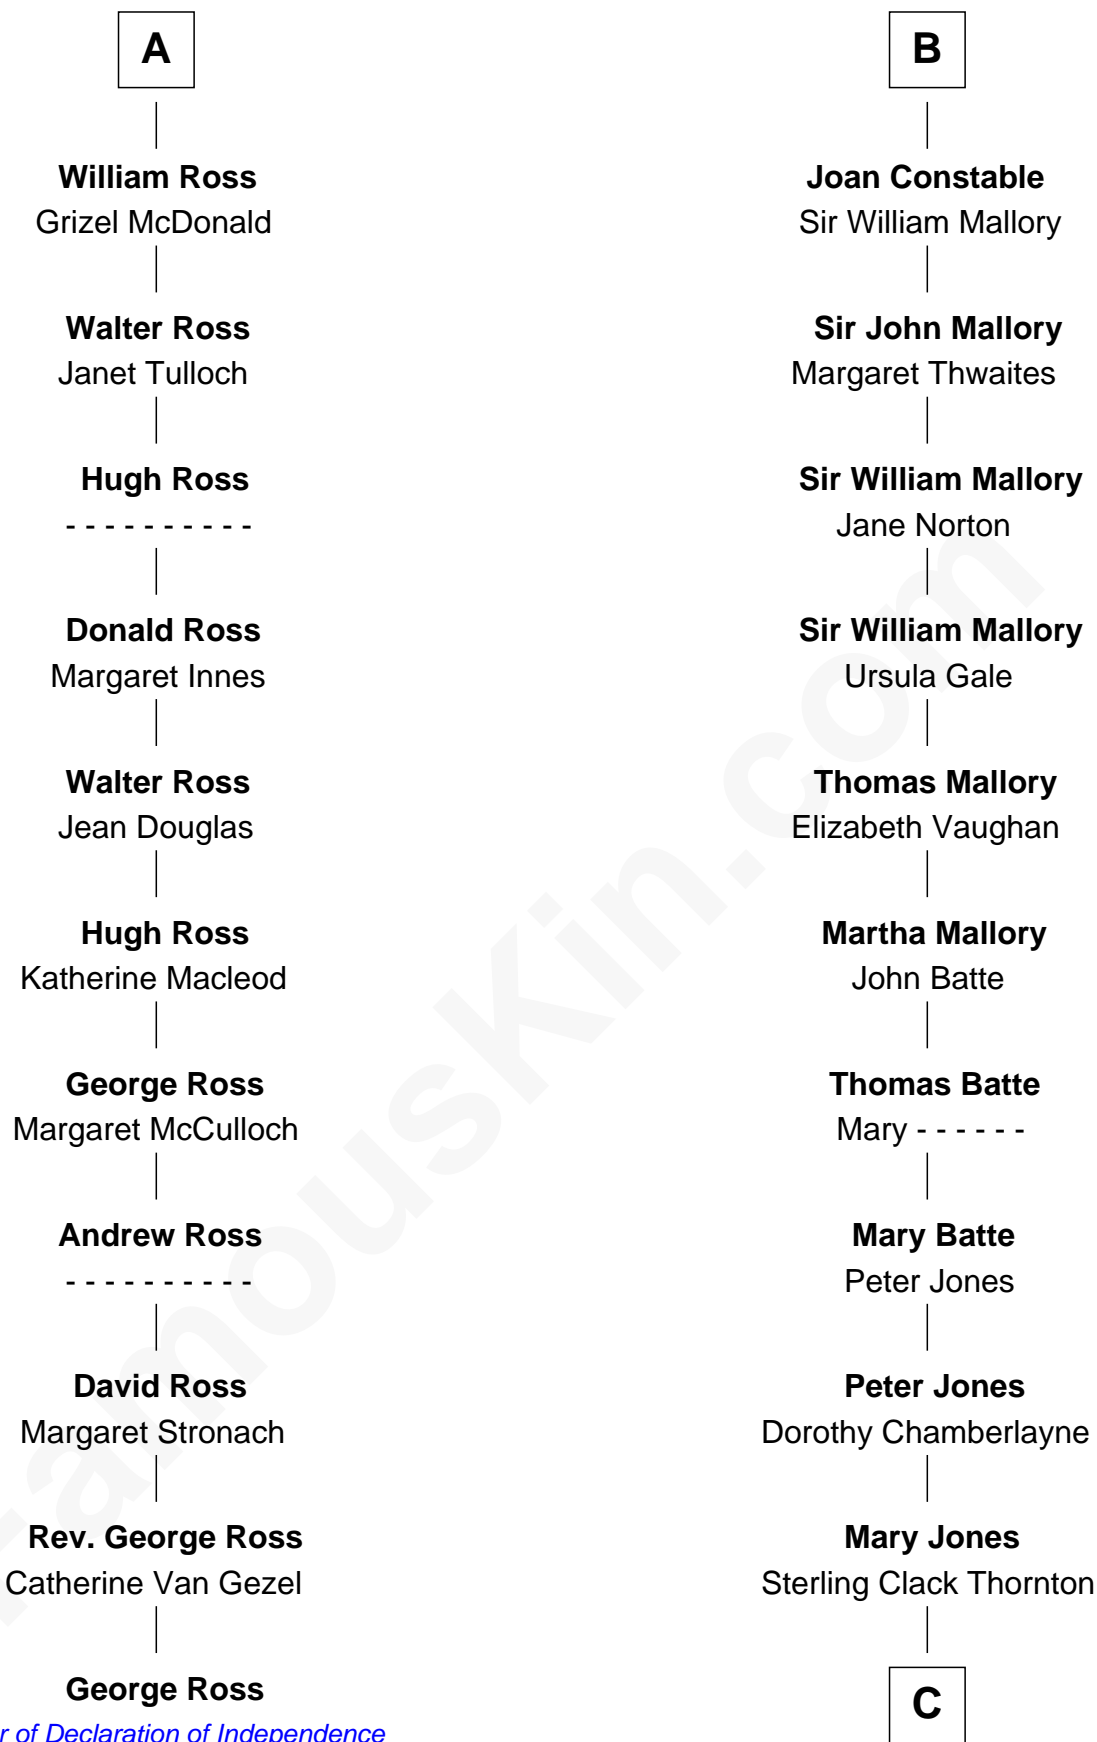

FamousKin.com

Relationship Chart of

George Ross

Signer of the Declaration of Independence

17th cousin 4 times removed of

Steve McQueen

Movie Actor

C

|
Harriet Susan Thornton

Alexander Bridgland

|
Martha A. Bridgland

Daniel T. Culbertson

|
Caroline Myrtle Culbertson

Lewis D. McQueen

|
William Terence McQueen

Julian Crawford