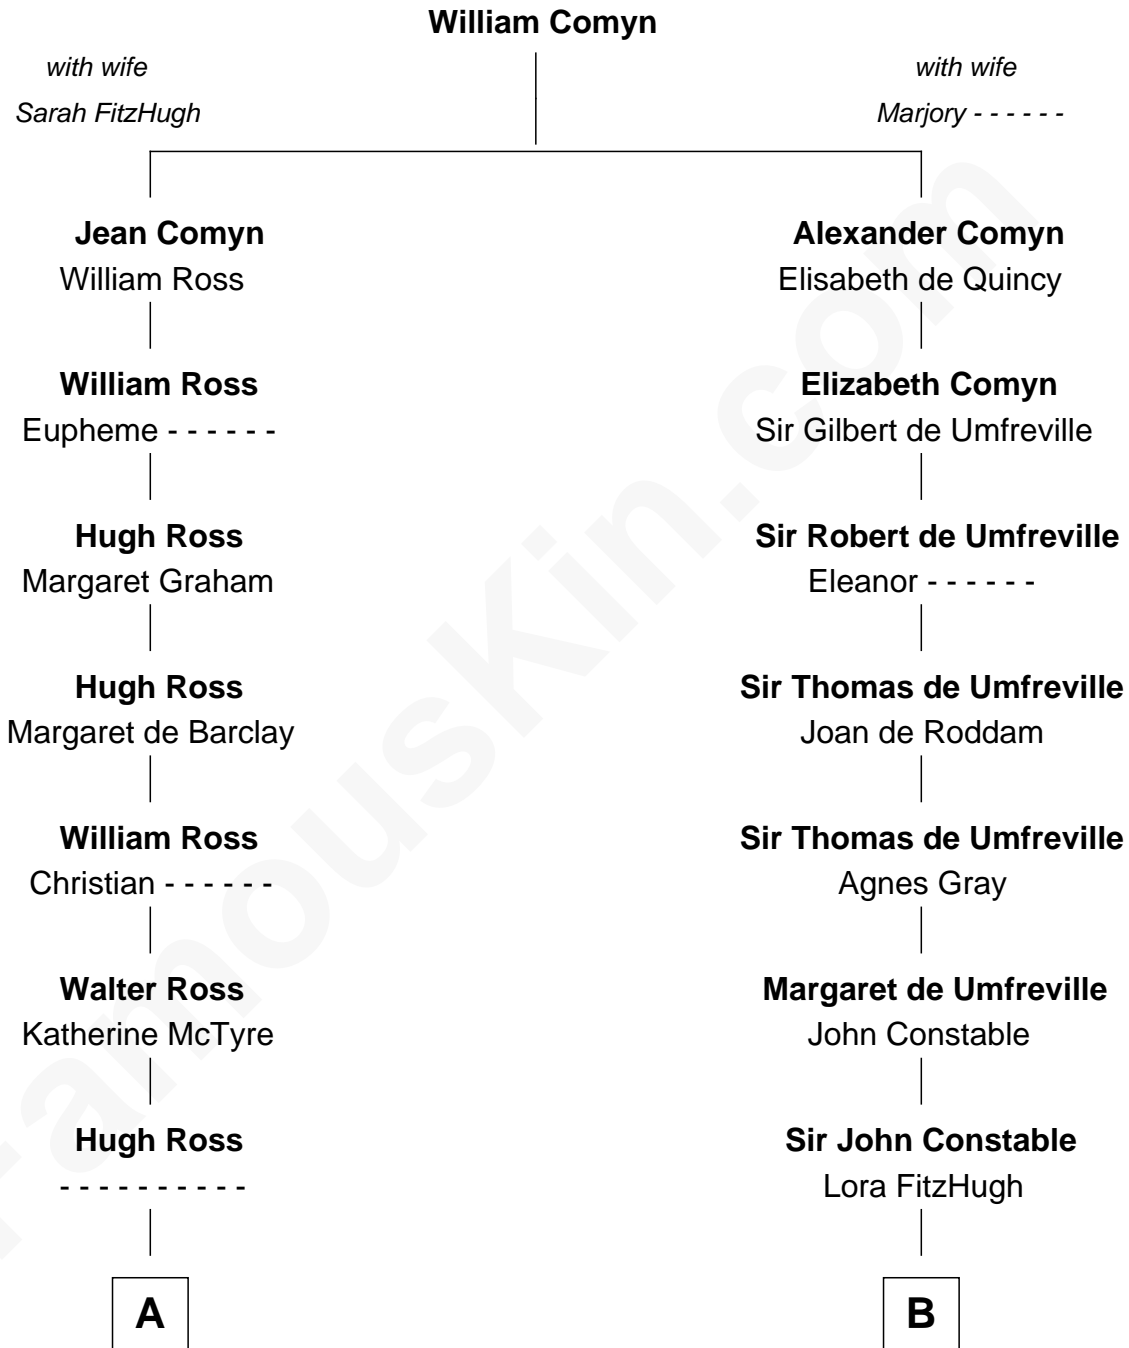

FamousKin.com

Relationship Chart of

George Ross

Signer of the Declaration of Independence

17th cousin 4 times removed of

Steve McQueen

Movie Actor

C

|
Harriet Susan Thornton

Alexander Bridgland

|
Martha A. Bridgland

Daniel T. Culbertson

|
Caroline Myrtle Culbertson

Lewis D. McQueen

|
William Terence McQueen

Julian Crawford