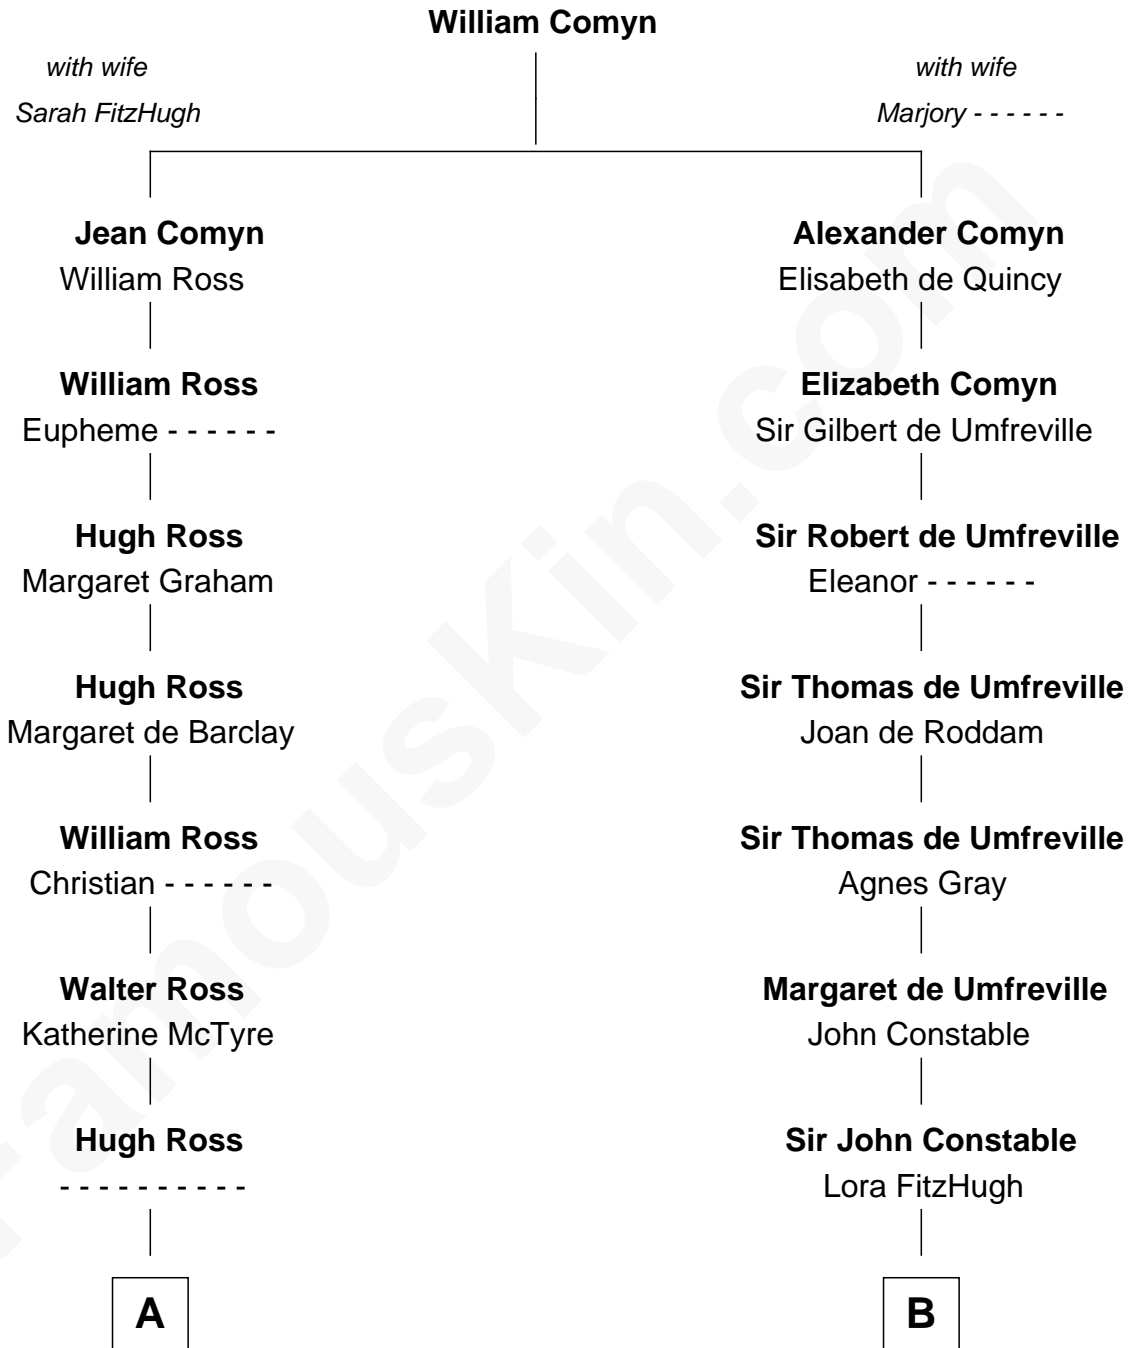

FamousKin.com

Relationship Chart of

George Ross

Signer of the Declaration of Independence

17th cousin 4 times removed of

Judy Garland

Singer and Movie Actress

C

Richard Baugh

Elizabeth Pepper Harwell

John Aldridge Baugh

Mary Ann Marable

Elizabeth Baugh

William Tecumseh Gumm

Francis Avent Gumm

Ethel Marian Milne