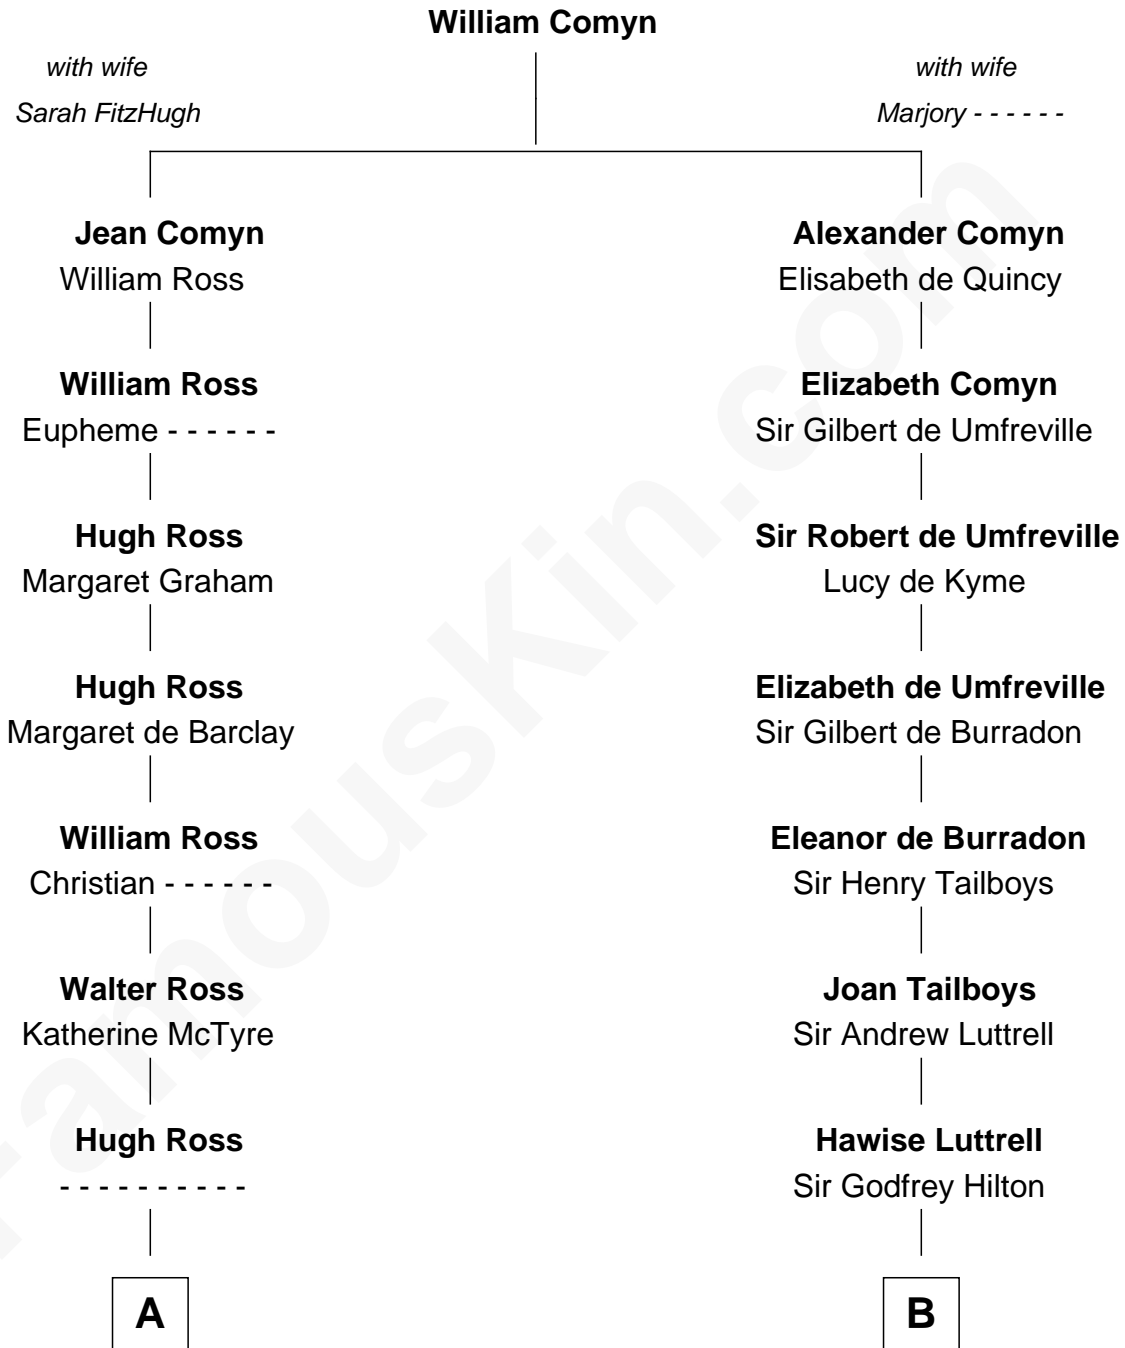

FamousKin.com

Relationship Chart of

George Ross

Signer of the Declaration of Independence

17th cousin 3 times removed of

Lucretia (Rudolph) Garfield

First Lady of President James Garfield

A

William Ross
Grizel McDonald

Walter Ross
Janet Tulloch

Hugh Ross

Donald Ross
Margaret Innes

Walter Ross
Jean Douglas

Hugh Ross
Katherine Macleod

George Ross
Margaret McCulloch

Andrew Ross

Eleanor Booth
Edward Hamby

William Hamby
Margaret Blewett

Robert Hamby
Elizabeth Arnold

Katherine Hamby
Edward Hutchinson

Elizabeth Hutchinson
Edward Winslow

Anna Winslow
John Taylor

Elizabeth Taylor
Nathaniel Greene