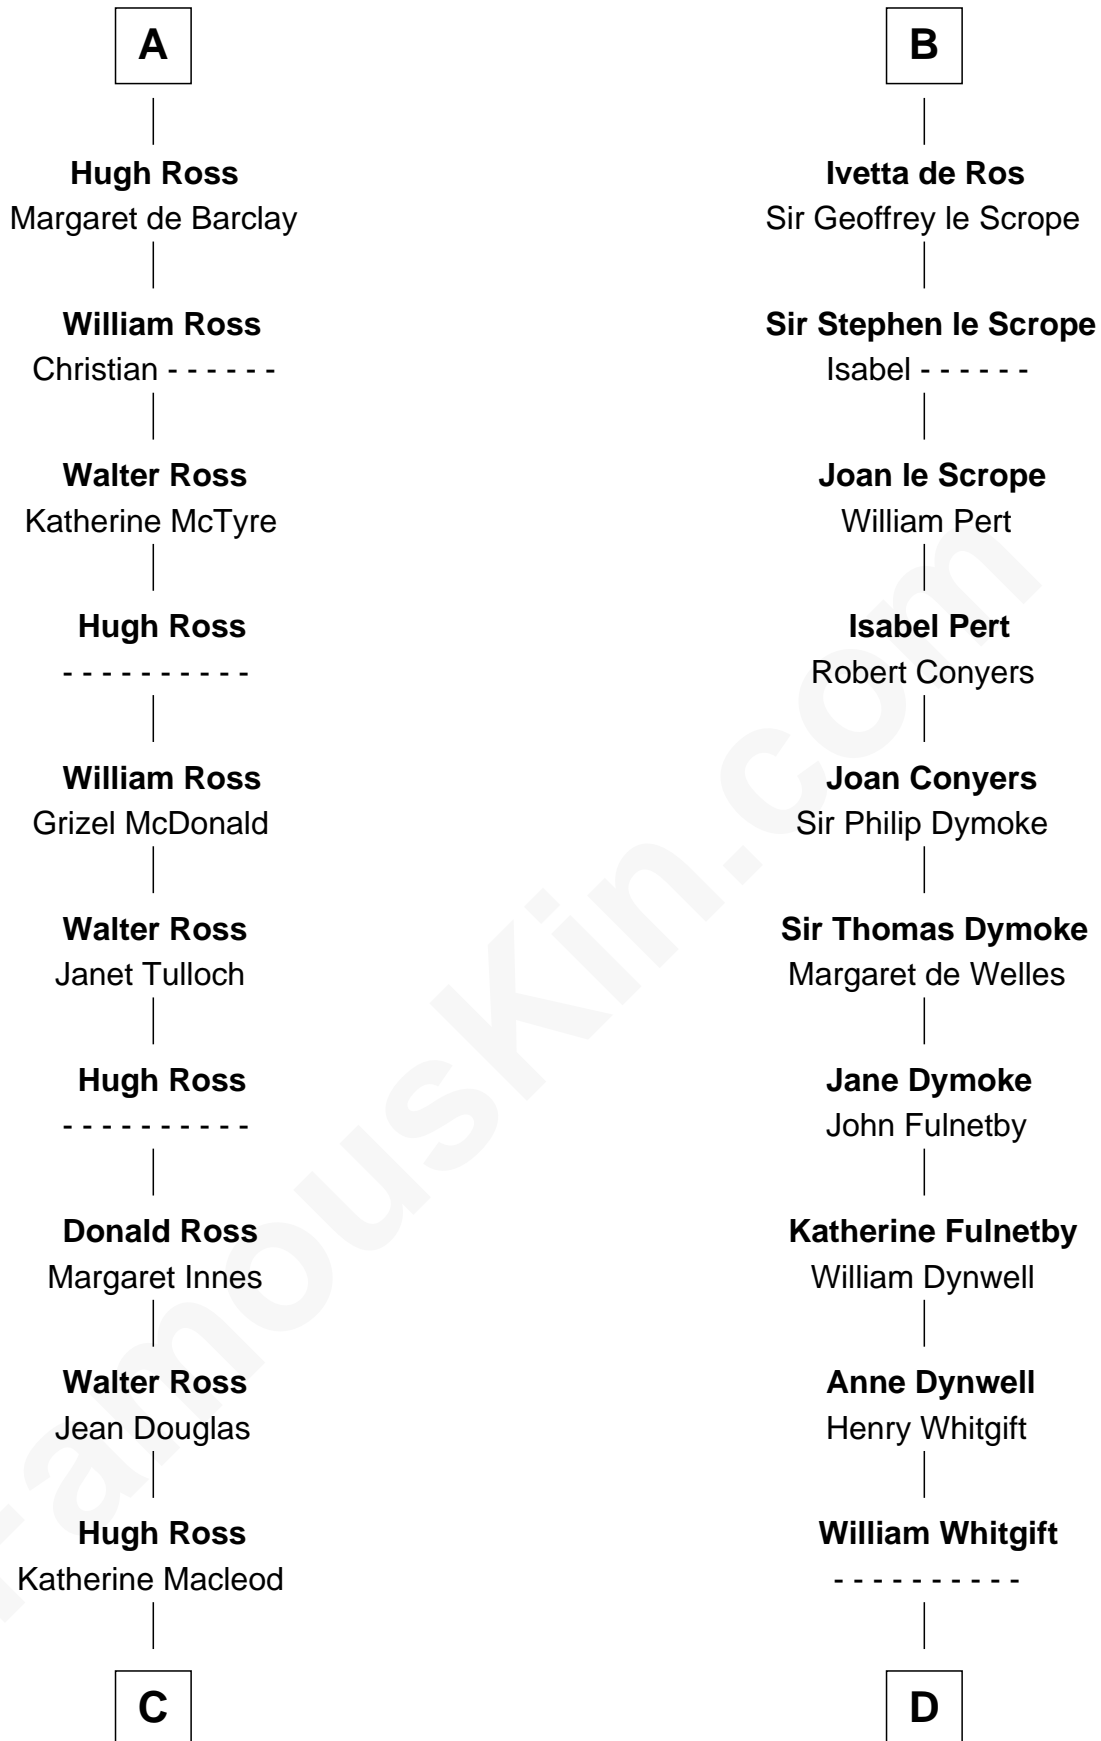

## Relationship Chart of

### George Ross

Signer of the Declaration of Independence

18th cousin 3 times removed of

**Thomas Bradbury**

(c1610/11 - 1694/5) Great Migration Immigrant 1635

**Duncan I of Scotland**

**C**

**George Ross**  
Margaret McCulloch

**Andrew Ross**

-----

**David Ross**  
Margaret Stronach

**Rev. George Ross**  
Catherine Van Gezel

**George Ross**  
*Signer of Declaration of Independence*

**D**

**Elizabeth Whitgift**  
Wymond Bradbury

**Thomas Bradbury**  
*Great Migration Immigrant 1635*