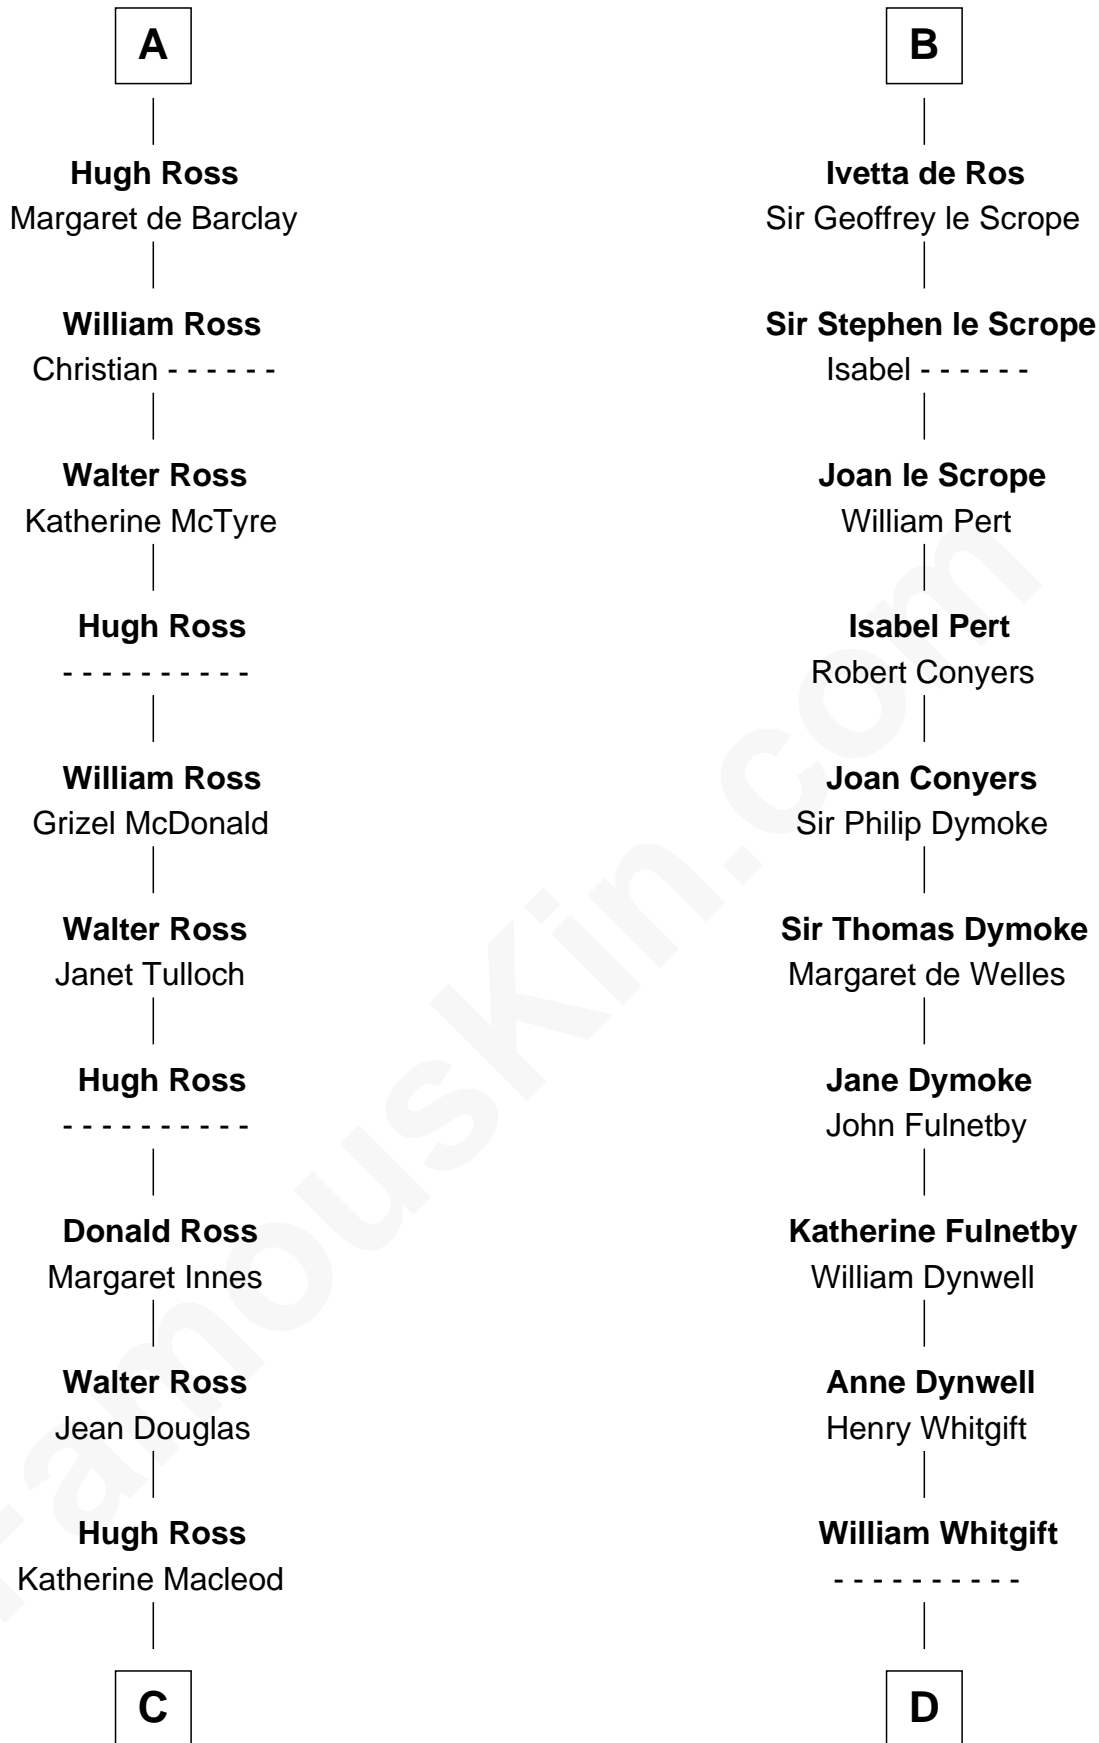

## Relationship Chart of

### George Ross

Signer of the Declaration of Independence

18th cousin 3 times removed of

**Thomas Bradbury**

(c1610/11 - 1694/5) Great Migration Immigrant 1635

**Duncan I of Scotland**

**C**

**George Ross**  
Margaret McCulloch

**Andrew Ross**

-----

**David Ross**  
Margaret Stronach

**Rev. George Ross**  
Catherine Van Gezel

**George Ross**  
*Signer of Declaration of Independence*

**D**

**Elizabeth Whitgift**  
Wymond Bradbury

**Thomas Bradbury**  
*Great Migration Immigrant 1635*