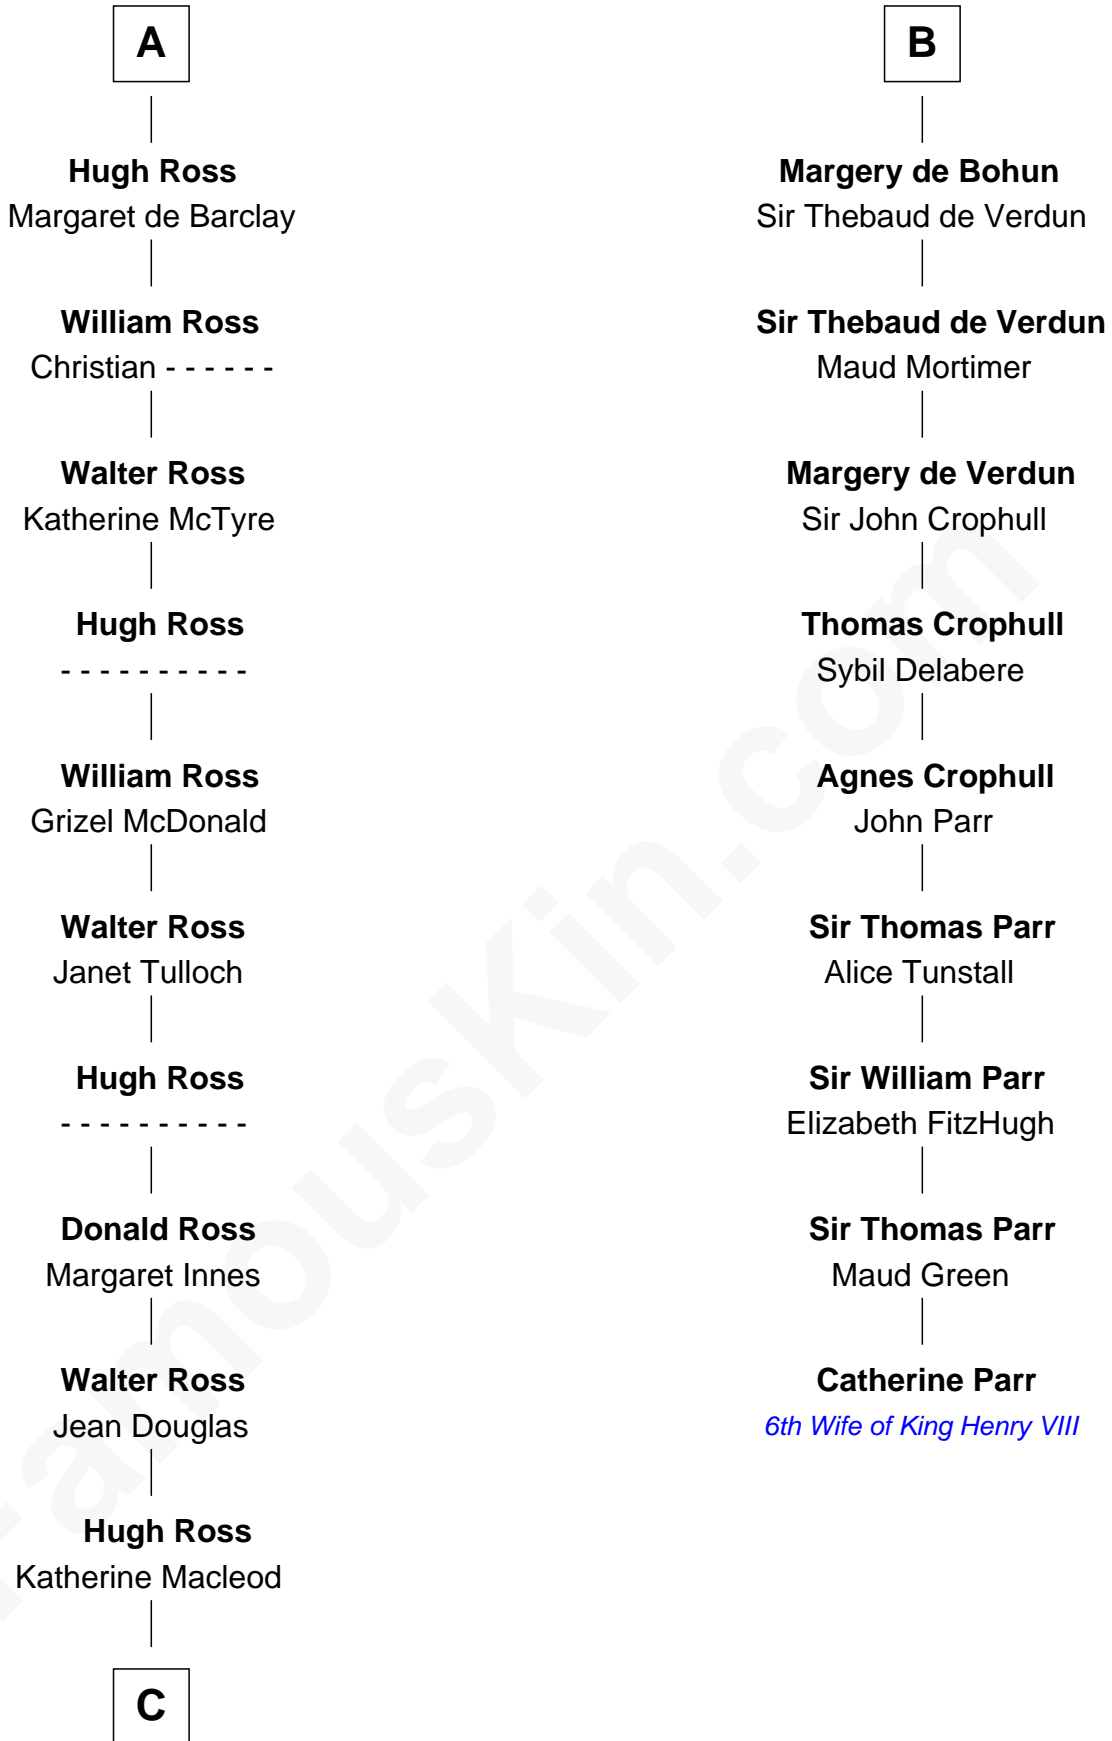

## Relationship Chart of

### George Ross

*Signer of the Declaration of Independence*

15th cousin 6 times removed of

**Catherine Parr**

*6th Wife of King Henry VIII*

**Duncan I of Scotland**

**C**

—  
**George Ross**  
Margaret McCulloch