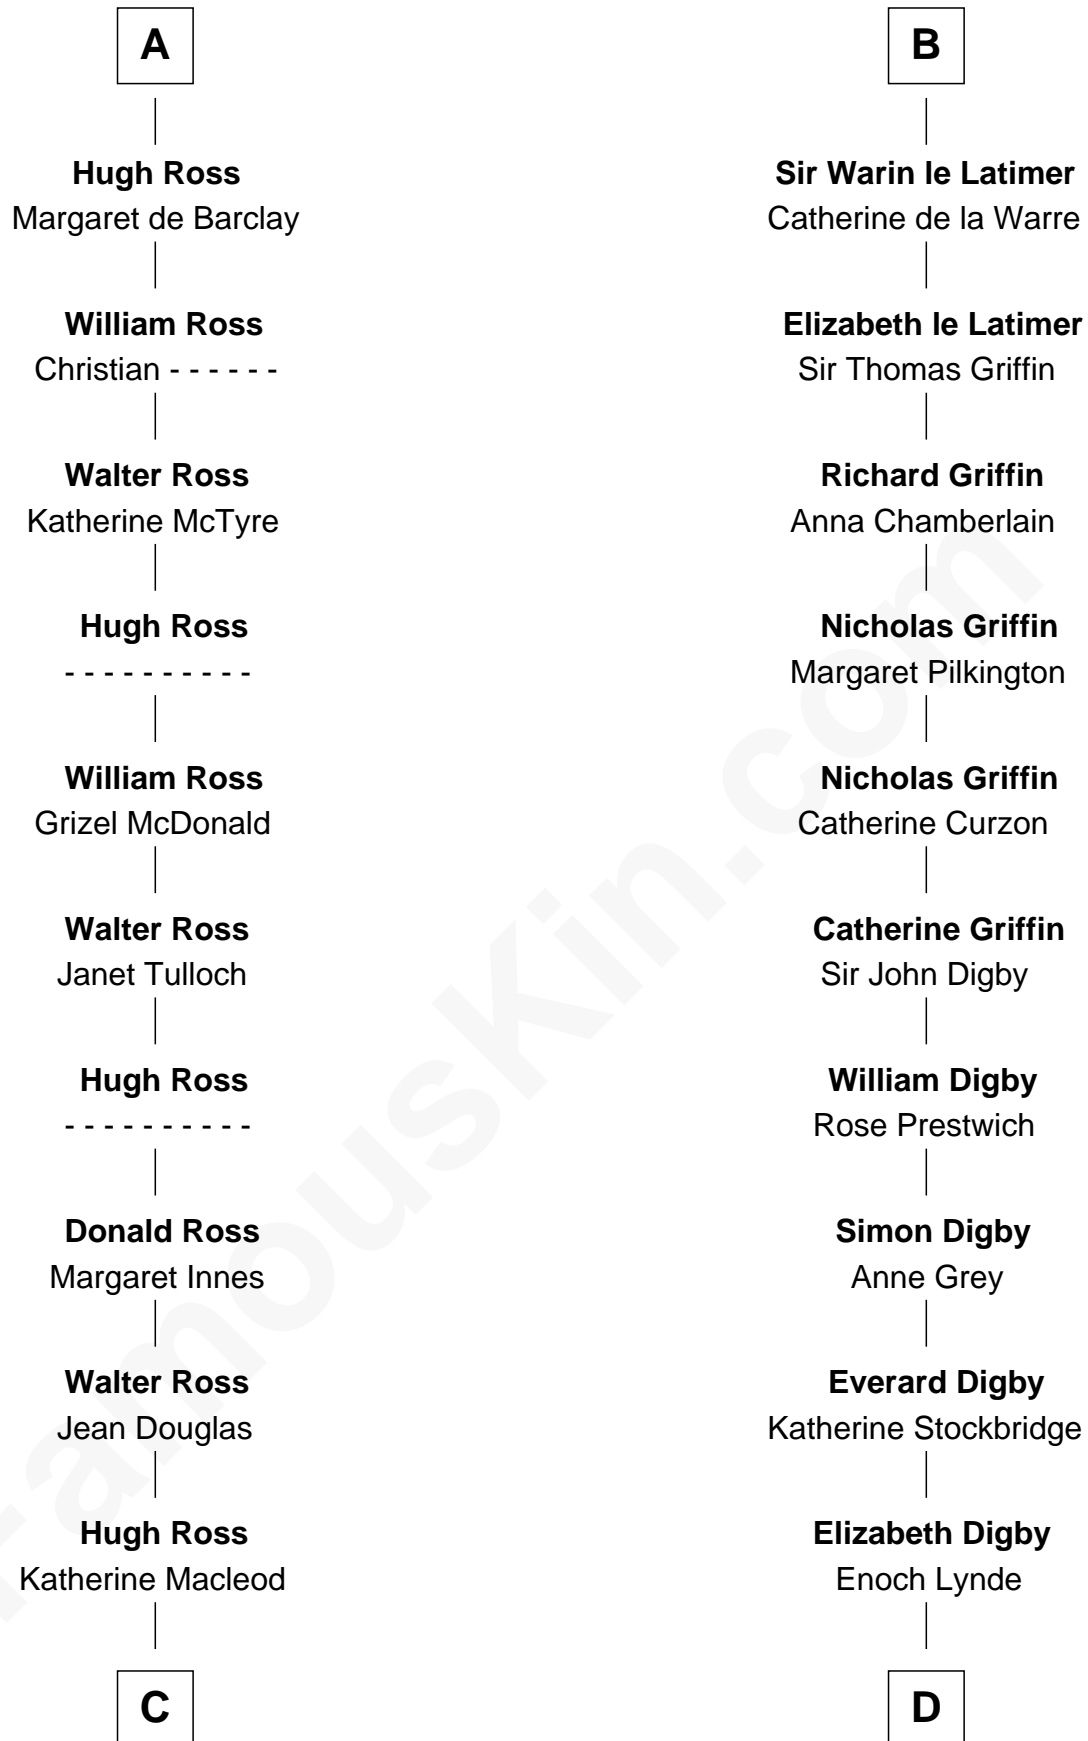

FamousKin.com

Relationship Chart of

George Ross

Signer of the Declaration of Independence

20th cousin 1 time removed of

James Bowdoin

2nd Governor of Massachusetts

Duncan I of Scotland

C

George Ross
Margaret McCulloch

Andrew Ross

David Ross
Margaret Stronach

Rev. George Ross
Catherine Van Gezel

George Ross
Signer of Declaration of Independence

D

Simon Lynde
Hannah Newgate