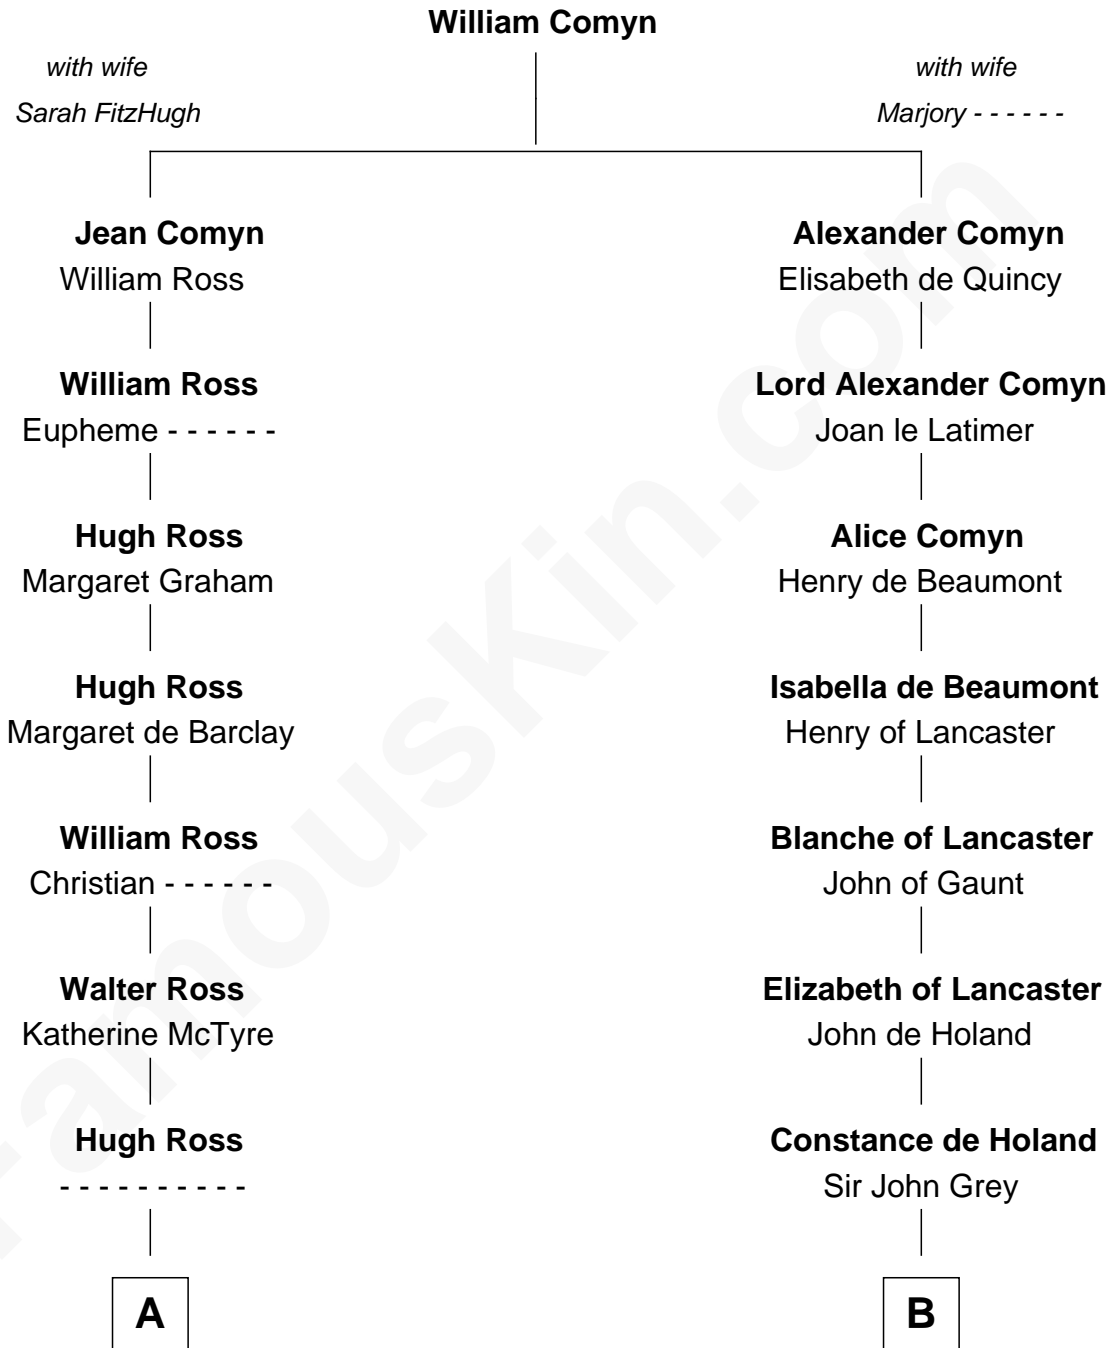

FamousKin.com

Relationship Chart of

George Ross

Signer of the Declaration of Independence

17th cousin of

DeWitt Clinton

6th Governor of New York

A

William Ross
Grizel McDonald

Walter Ross
Janet Tulloch

Hugh Ross

Donald Ross
Margaret Innes

Walter Ross
Jean Douglas

Hugh Ross
Katherine Macleod

George Ross
Margaret McCulloch

Andrew Ross