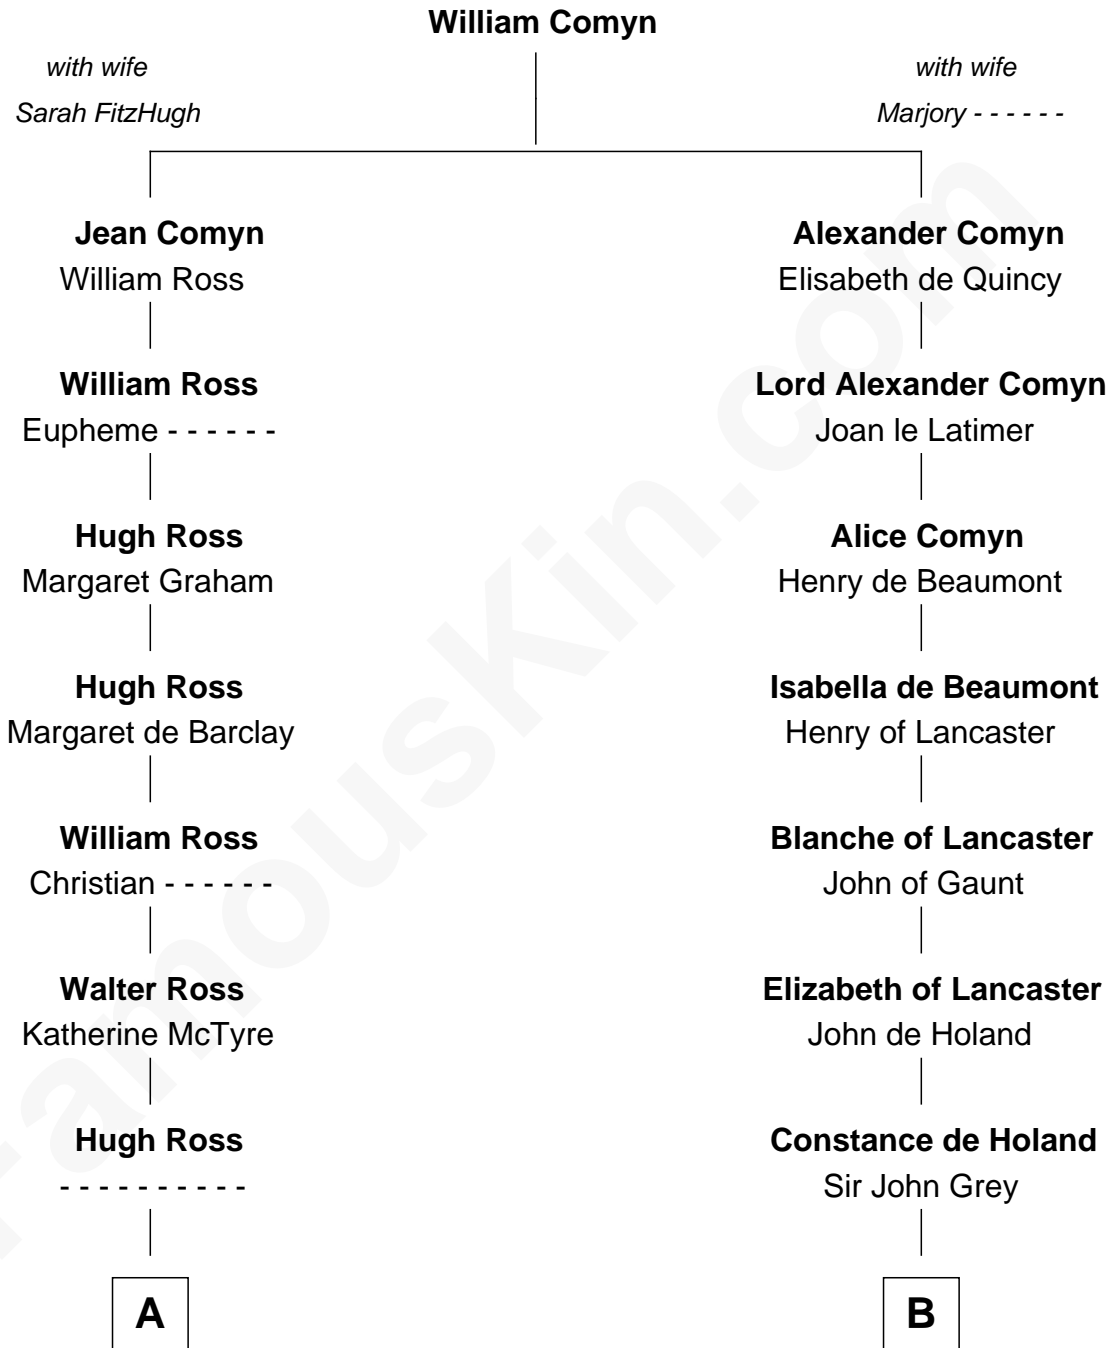

FamousKin.com

Relationship Chart of

George Ross

Signer of the Declaration of Independence

17th cousin 2 times removed of

Lt. Gen. James Brudenell

Leader of the "Charge of the Light Brigade"

C

—
Anne Bishopp
Robert Brudenell

—
Robert Brudenell
Penelope Anne Cooke

—
Lt. Gen. James Brudenell
Charge of the Light Brigade Leader

FamousKin.com