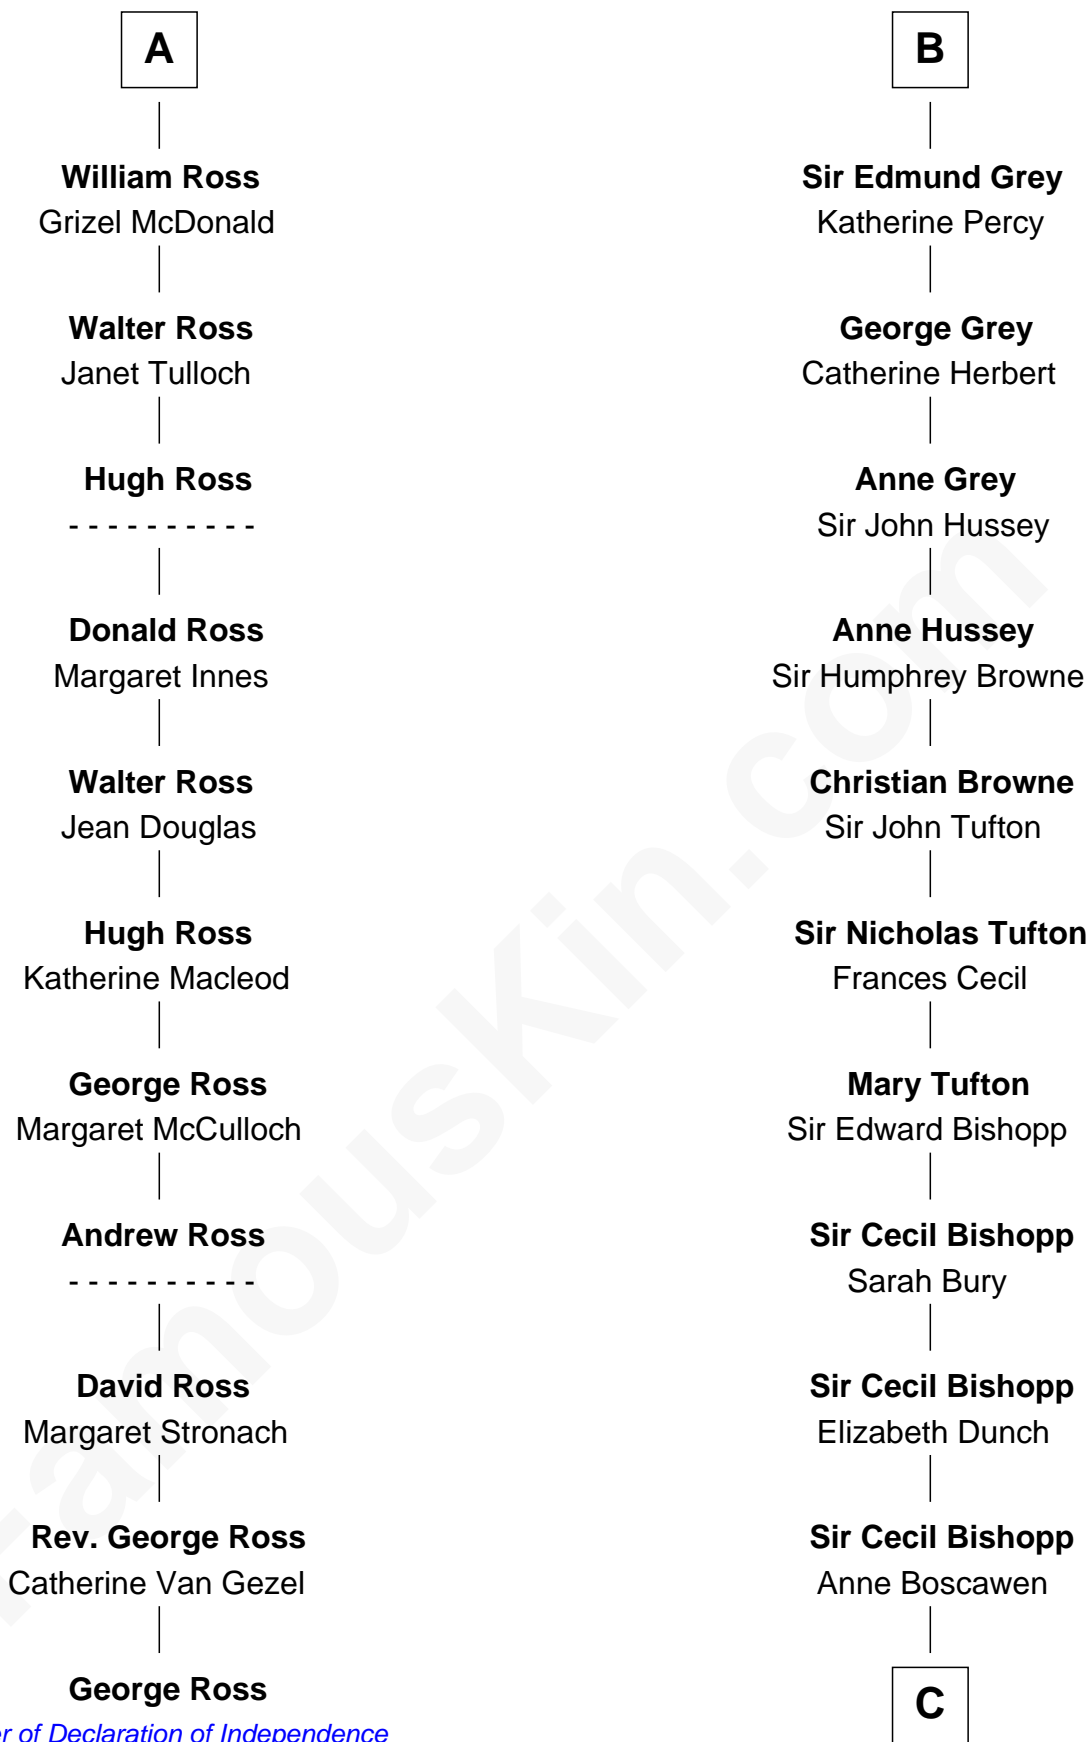

FamousKin.com

Relationship Chart of

George Ross

Signer of the Declaration of Independence

17th cousin 2 times removed of

Lt. Gen. James Brudenell

Leader of the "Charge of the Light Brigade"

C

—
Anne Bishopp
Robert Brudenell

—
Robert Brudenell
Penelope Anne Cooke

—
Lt. Gen. James Brudenell
Charge of the Light Brigade Leader

FamousKin.com