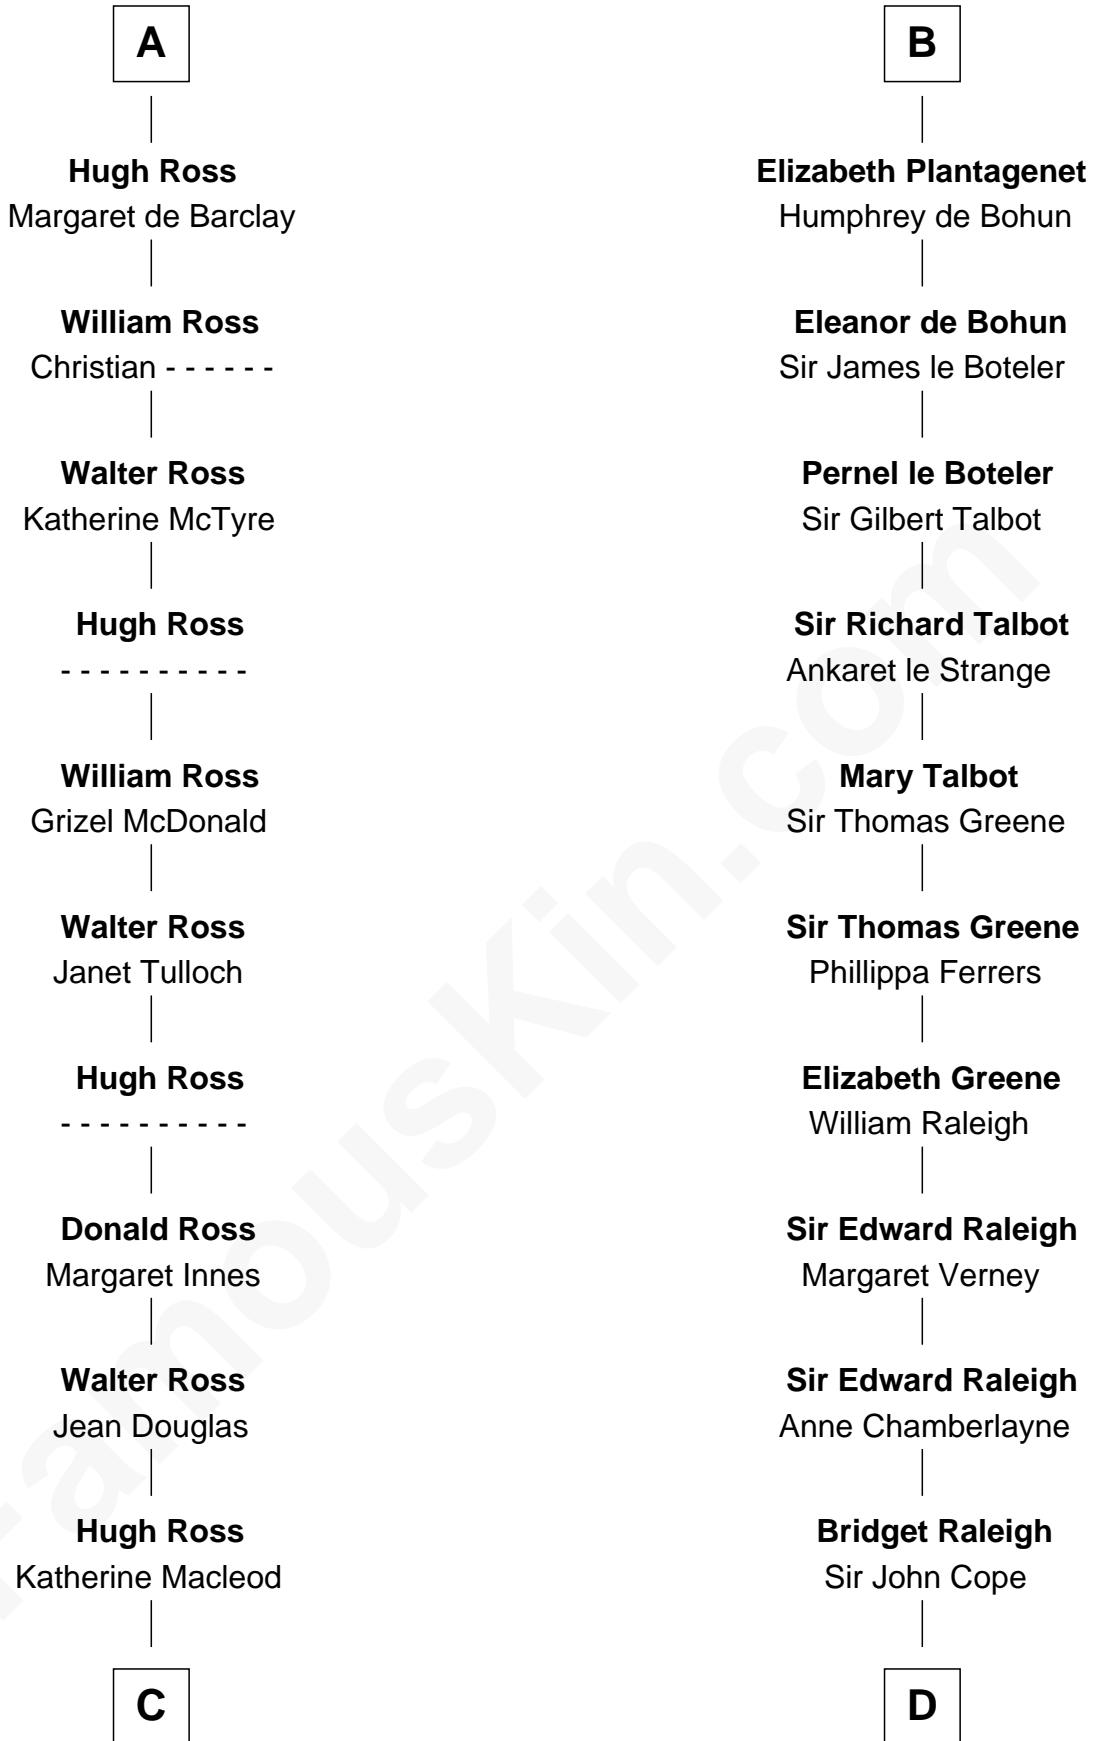

FamousKin.com

Relationship Chart of

George Ross

Signer of the Declaration of Independence

20th cousin 1 time removed of

John Dryden

England's First Poet Laureate

Duncan I of Scotland

Maud of Scotland

Henry I, King of England

Maud of England

Geoffrey Plantagenet

Henry II, King of England

Eleanor of Aquitaine

John, King of England

Isabelle of Angoulême

Henry III, King of England

Eleanor of Provence

Edward I, King of England

Eleanor of Castile

B

C

George Ross
Margaret McCulloch

Andrew Ross