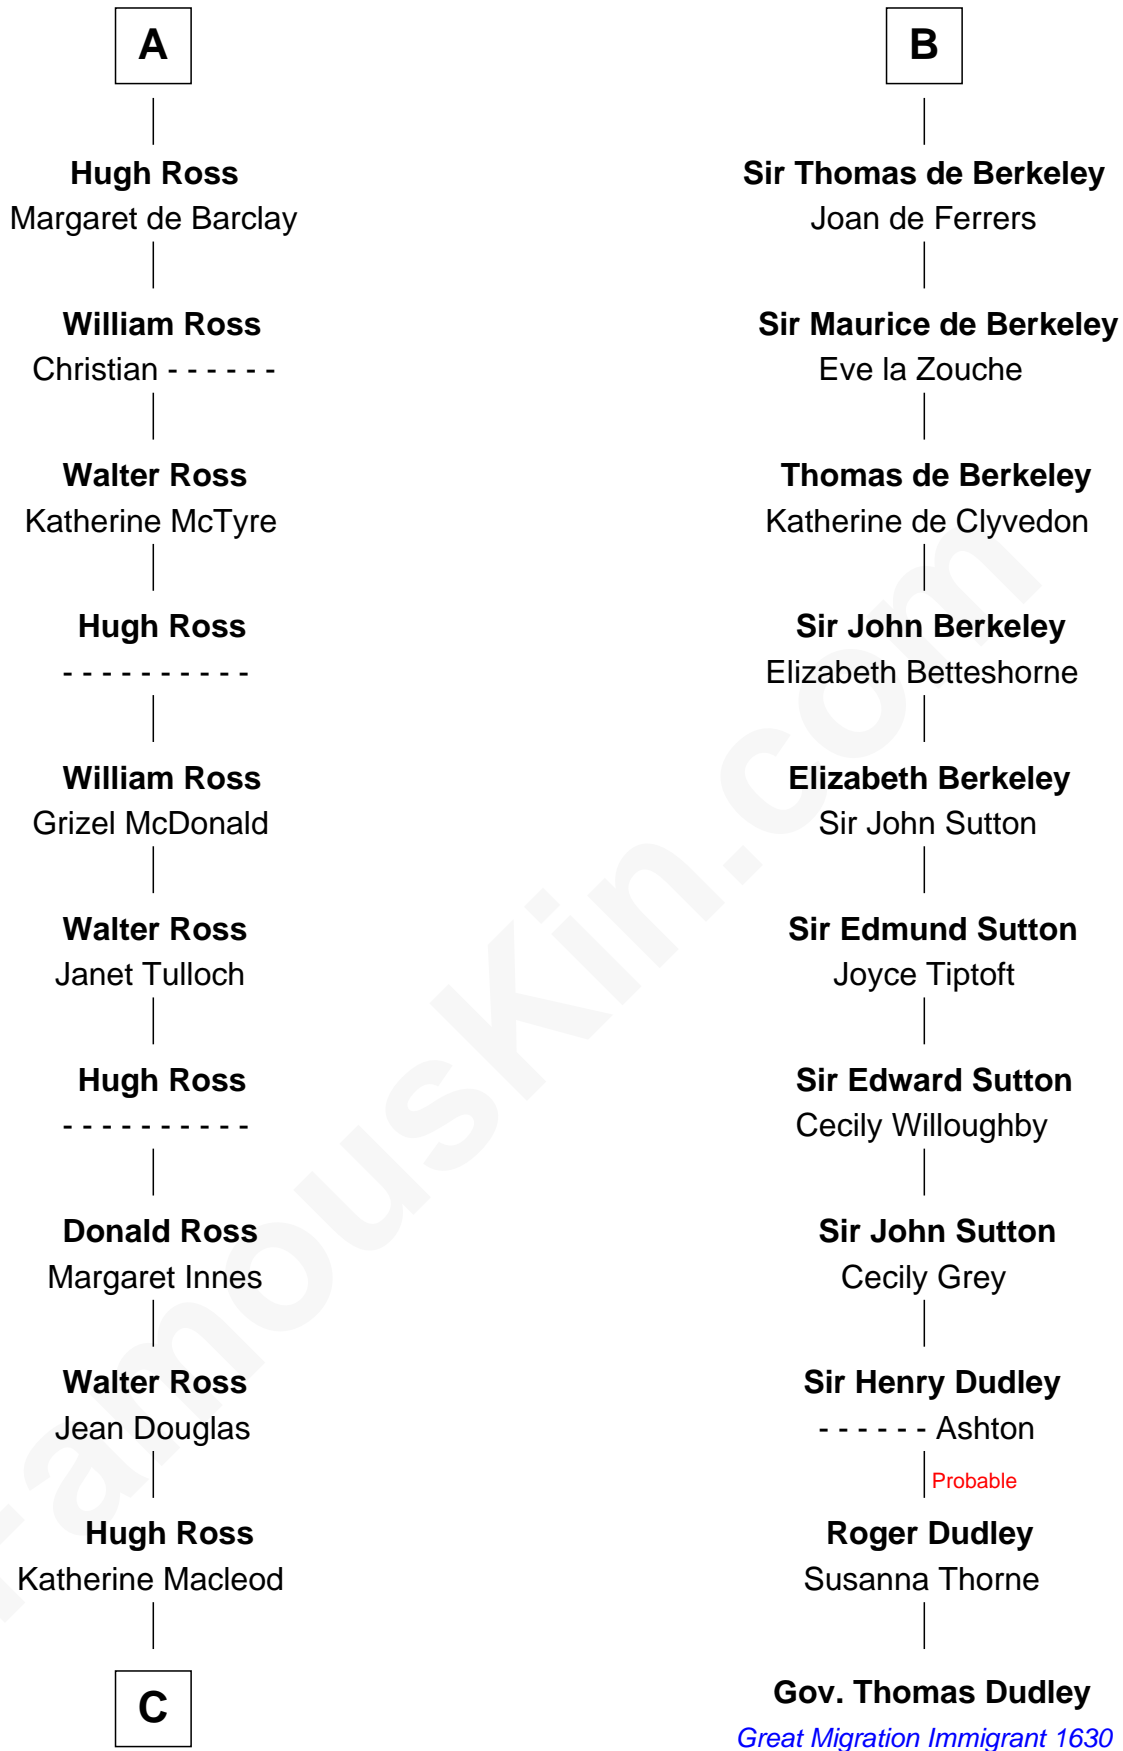

### George Ross

Signer of the Declaration of Independence

17th cousin 4 times removed of

**Gov. Thomas Dudley**

(1576 - 1653) Great Migration Immigrant 1630

**Duncan I of Scotland**

-----

**Donald III, King of Scotland**

William Ross

**William Ross**

Eupheme -----

**Hugh Ross**

Margaret Graham

**A**

**Malcolm III of Scotland**

St. Margaret of Scotland

**Maud of Scotland**

Henry I, King of England

**Maud of England**

Geoffrey Plantagenet

**Henry II, King of England**

Eleanor of Aquitaine

**John, King of England**

----- De Warenne

**Sir Richard FitzRoy**

Rose de Dover

**Isabel de Dover**

Sir Maurice de Berkeley

**B**

**C**

George Ross  
Margaret McCulloch

Andrew Ross