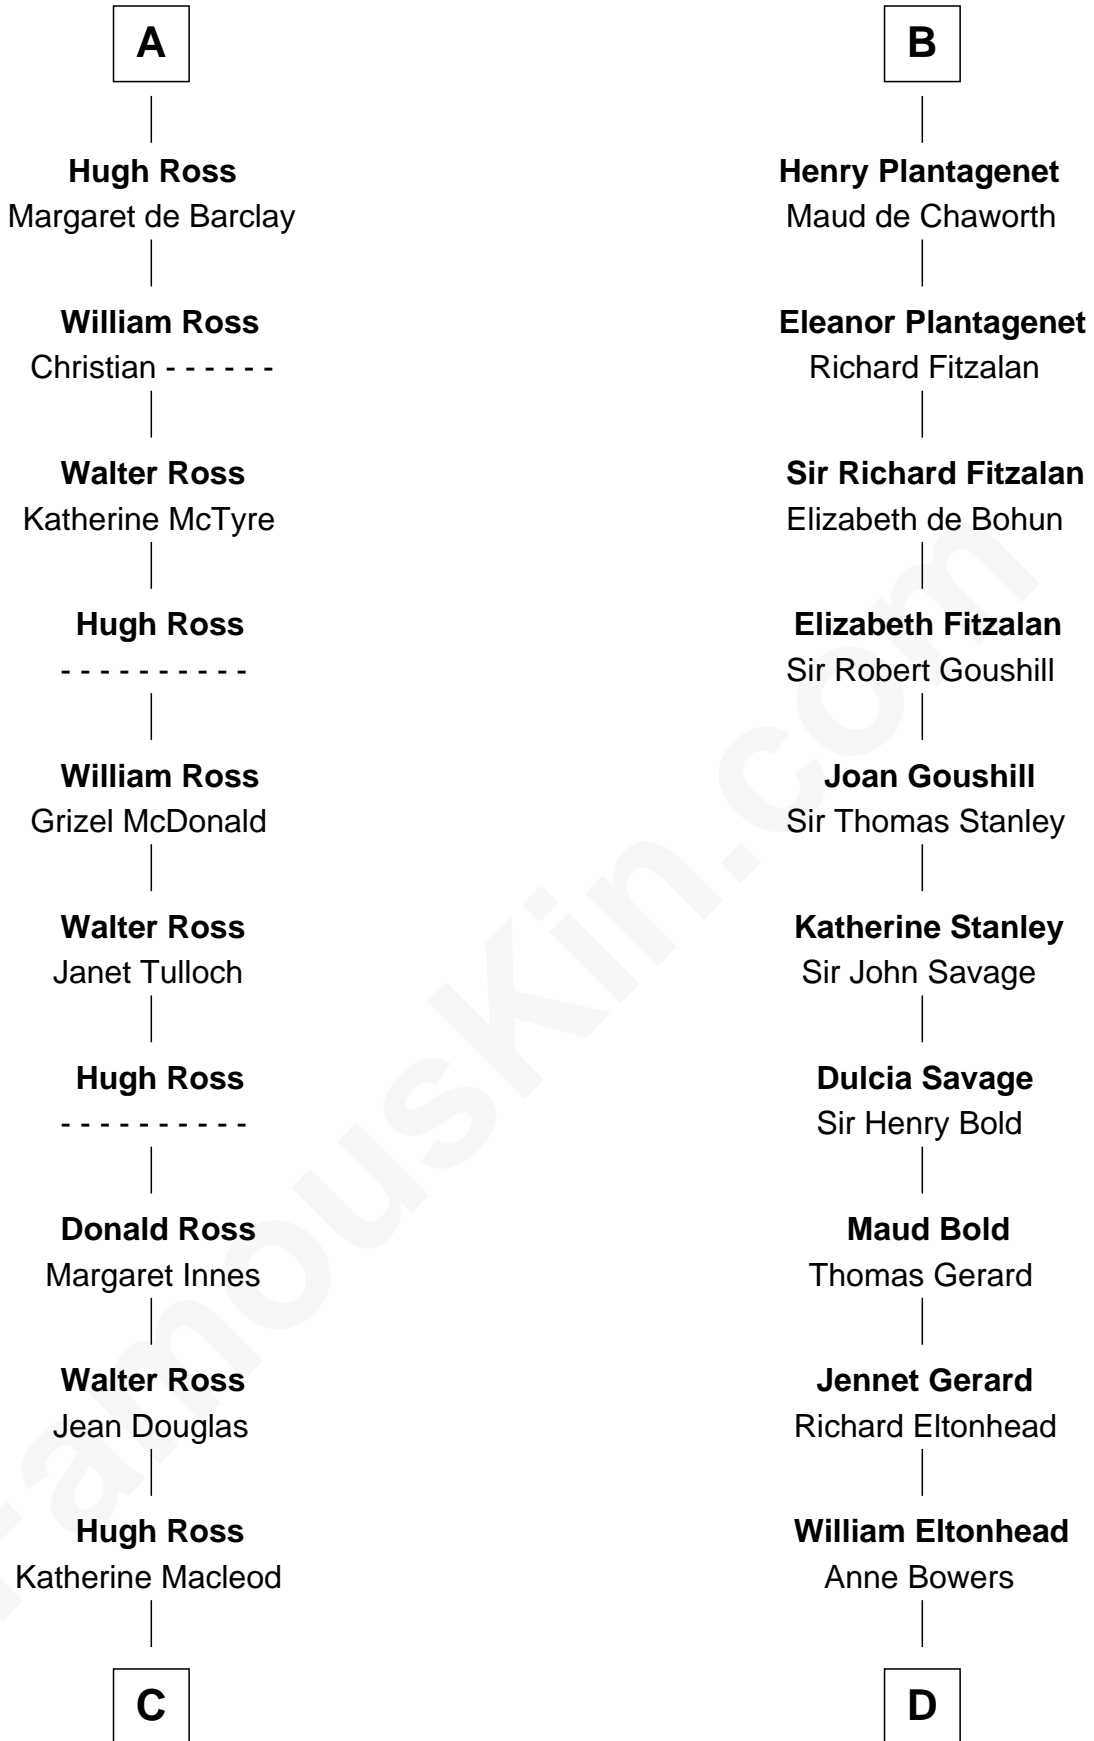

FamousKin.com

Relationship Chart of

George Ross

Signer of the Declaration of Independence

21st cousin of

Richard Henry Lee

Signer of the Declaration of Independence

Duncan I of Scotland

Maud of Scotland

Henry I, King of England

Maud of England

Geoffrey Plantagenet

Henry II, King of England

Eleanor of Aquitaine

John, King of England

Isabelle of Angoulême

Henry III, King of England

Eleanor of Provence

Edmund Plantagenet

Blanche of Artois

B

C

George Ross
Margaret McCulloch

Andrew Ross