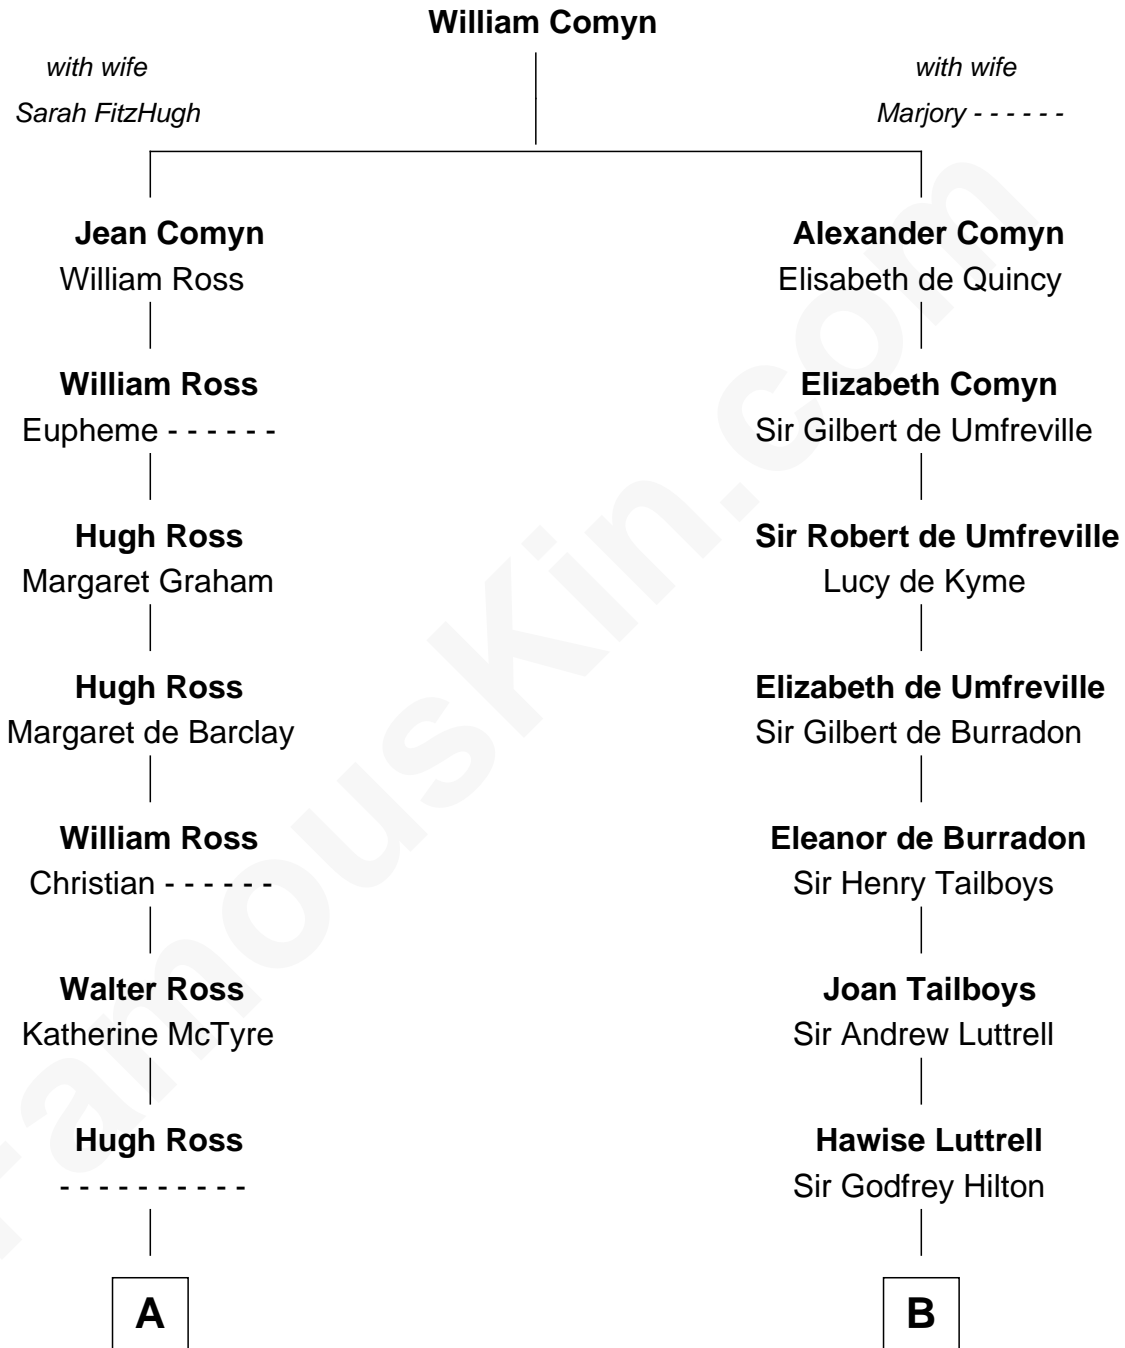

FamousKin.com

Relationship Chart of

George Ross

Signer of the Declaration of Independence

17th cousin 4 times removed of

Franklin D. Roosevelt

32nd U.S. President

C

Edward Hutchinson Robbins

Elizabeth Murray

Anne Jean Robbins

Judge Joseph Lyman

Catharine Robbins Lyman

Warren Delano

Sara Delano

James Roosevelt

Franklin D. Roosevelt

32nd U.S. President