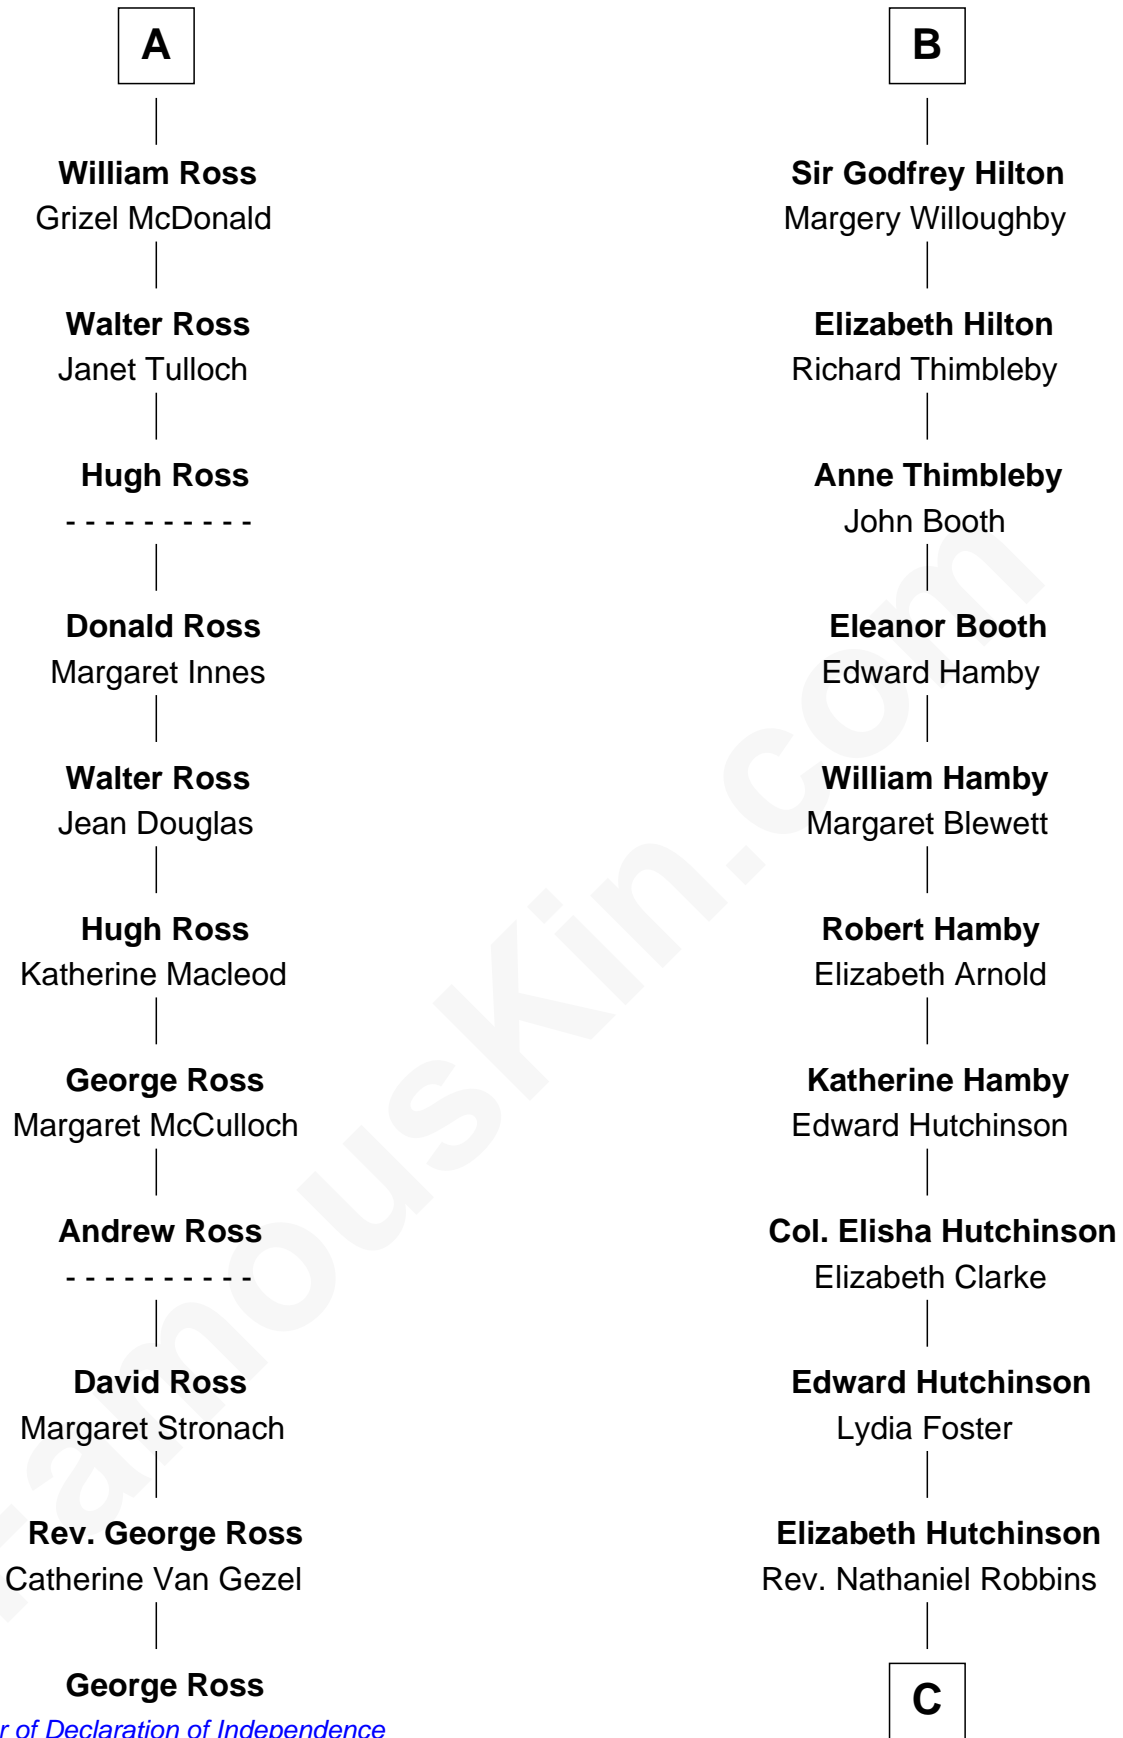

FamousKin.com

Relationship Chart of

George Ross

Signer of the Declaration of Independence

17th cousin 4 times removed of

Franklin D. Roosevelt

32nd U.S. President

C

Edward Hutchinson Robbins

Elizabeth Murray

Anne Jean Robbins

Judge Joseph Lyman

Catharine Robbins Lyman

Warren Delano

Sara Delano

James Roosevelt