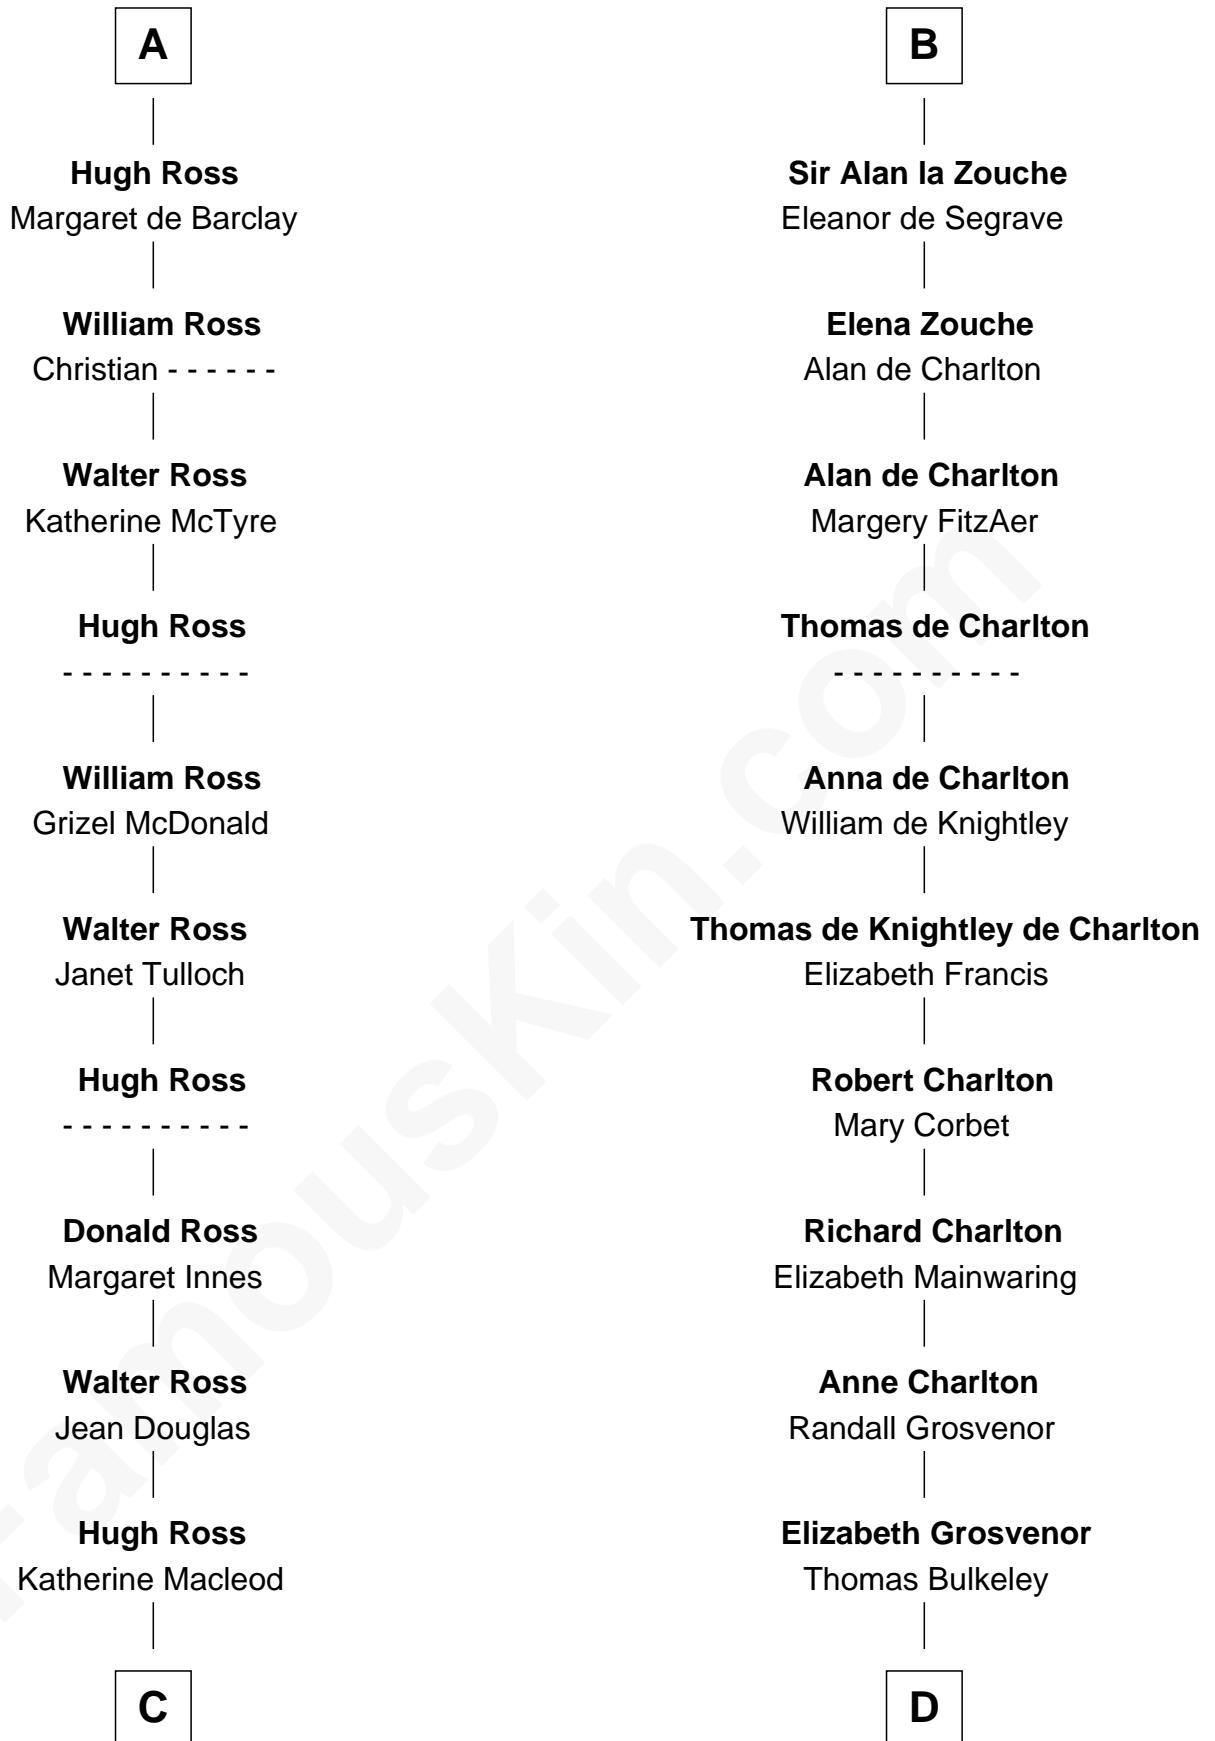

FamousKin.com

Relationship Chart of

George Ross

Signer of the Declaration of Independence

18th cousin 3 times removed of

Peter Bulkeley

(1582/3 - 1658/9) Susan & Ellen passenger 1635

Duncan I of Scotland

FamousKin.com