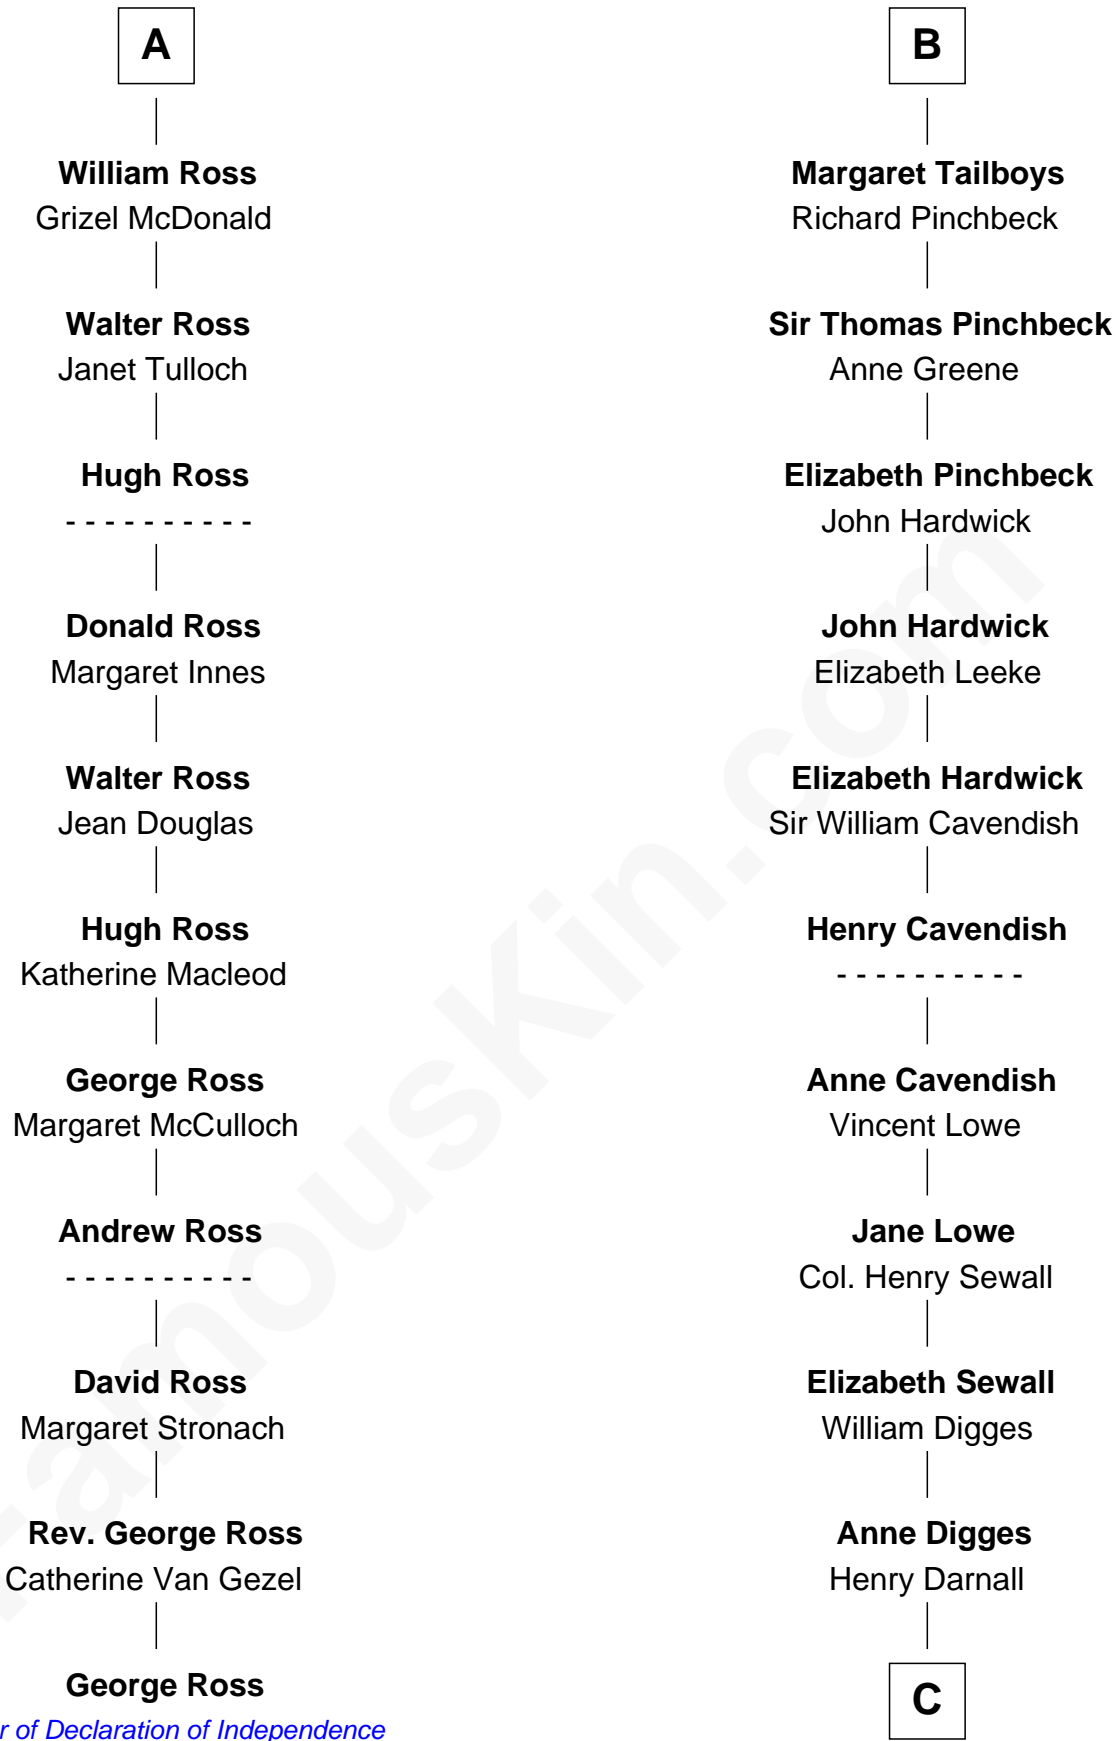

## Relationship Chart of George Ross

*Signer of the Declaration of Independence*

17th cousin 1 time removed of

**Daniel Carroll**

*Signer of the U.S. Constitution*

**C**

|  
**Eleanor Darnall**

Daniel Carroll

|  
**Daniel Carroll**

*Signer of the U.S. Constitution*

FamousKin.com