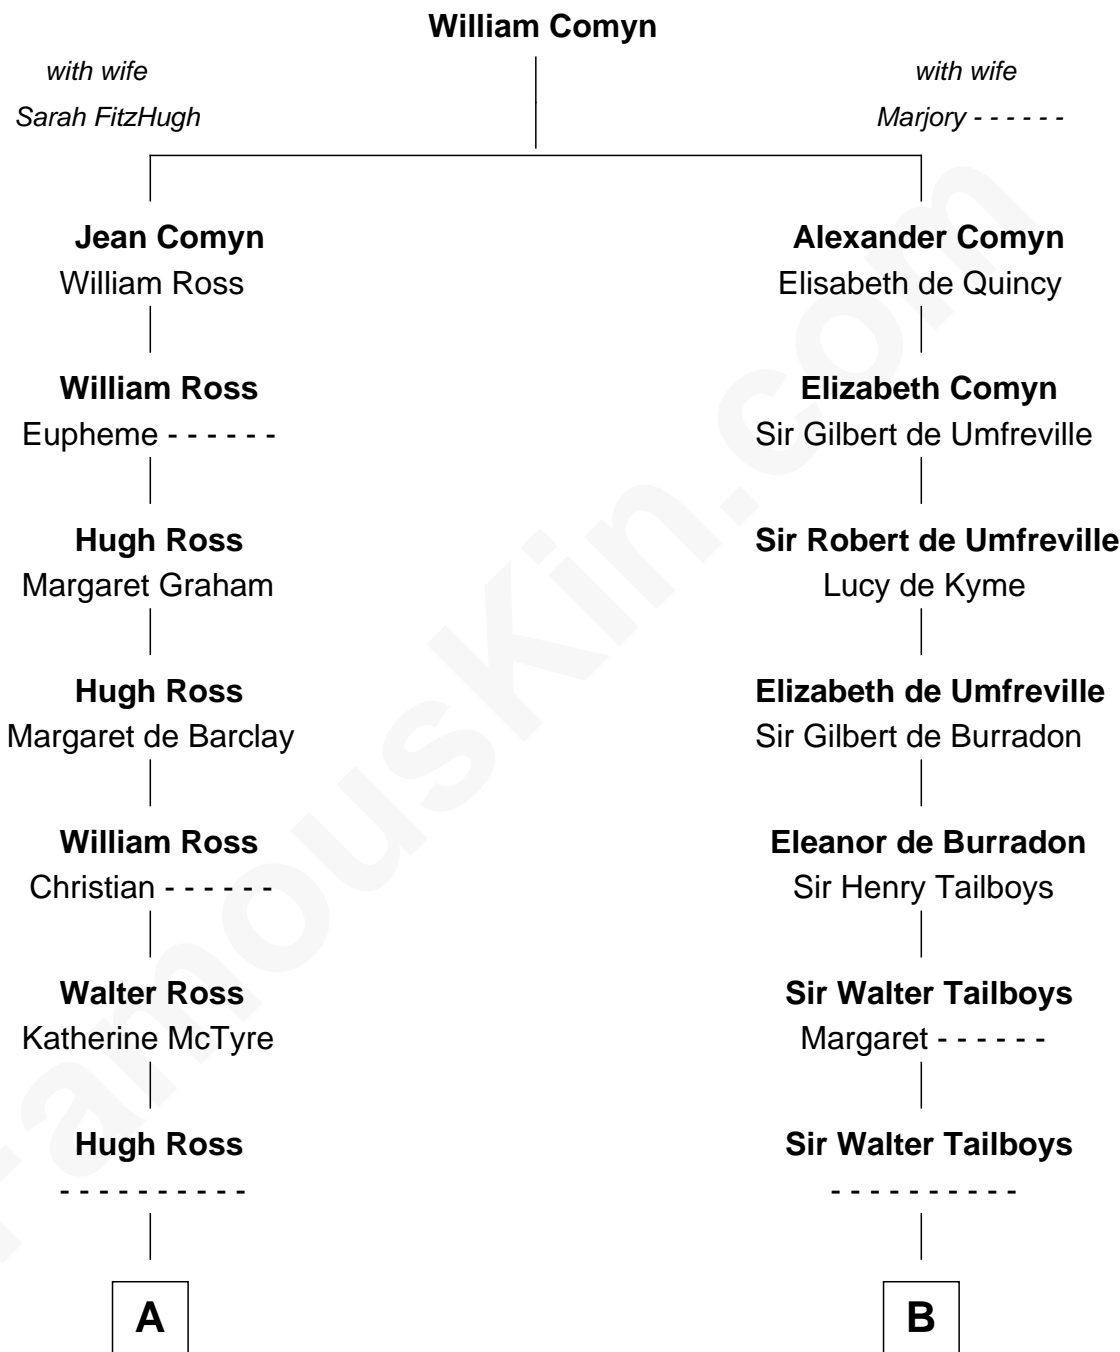

# FamousKin.com

## Relationship Chart of George Ross

*Signer of the Declaration of Independence*

17th cousin 1 time removed of

**Daniel Carroll**

*Signer of the U.S. Constitution*

**C**

|  
**Eleanor Darnall**

Daniel Carroll

|  
**Daniel Carroll**

*Signer of the U.S. Constitution*

FamousKin.com