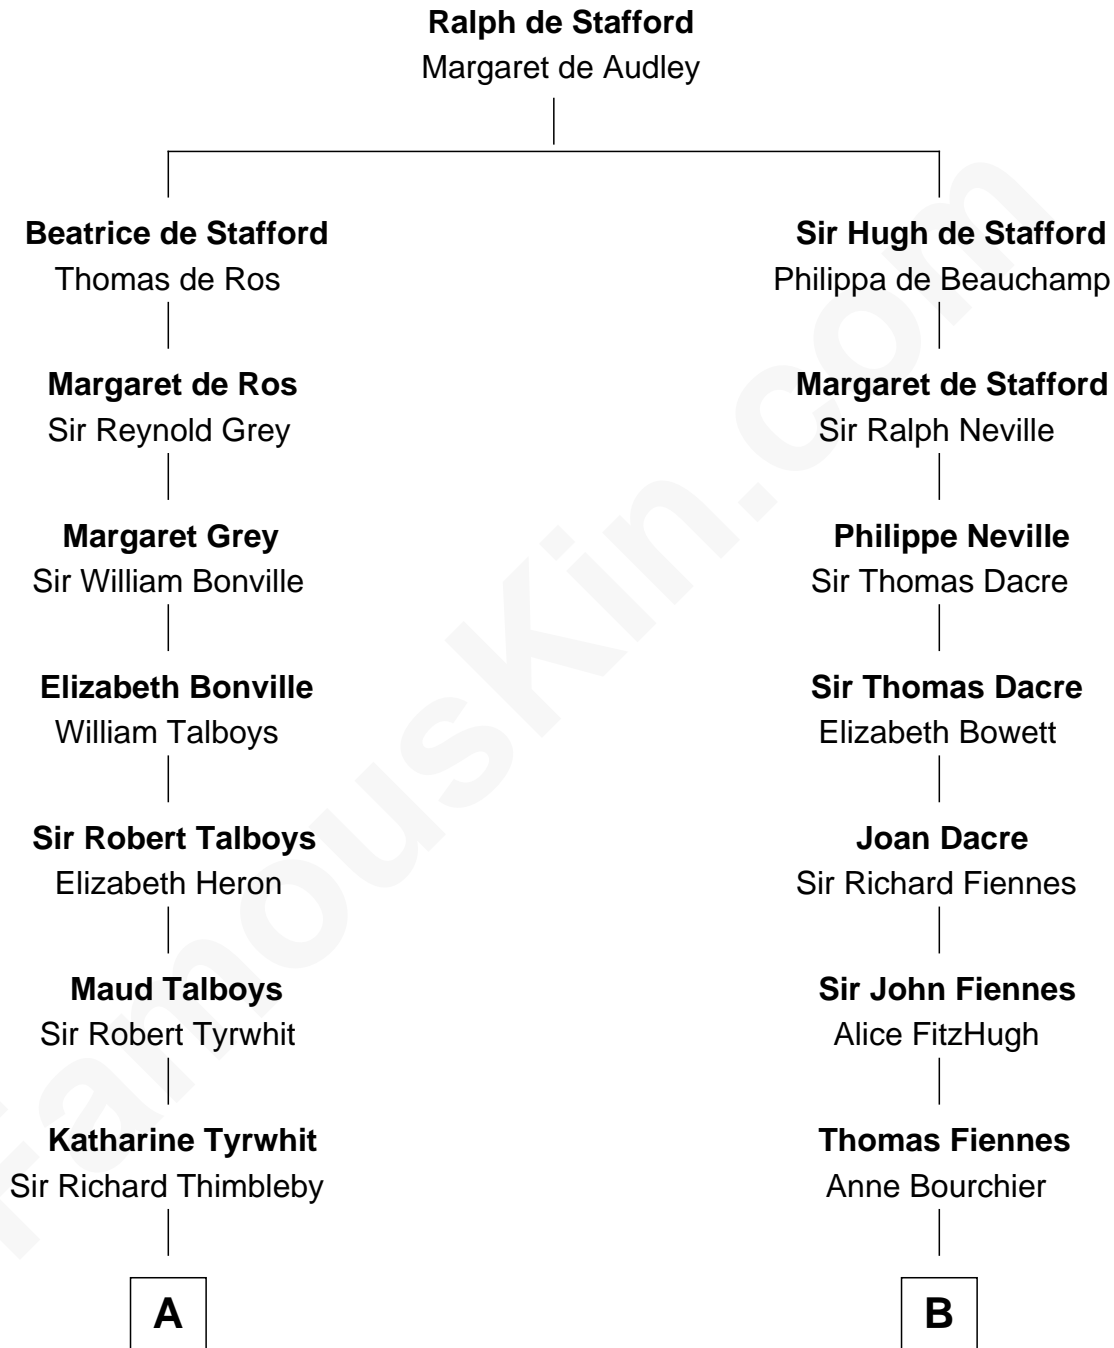

FamousKin.com Relationship Chart of

Tony Dow

TV Actor

20th cousin 1 time removed of

Ali Wentworth

TV Actress and Comedienne

C

Anna Maria Gates
James Keyes Montrose

James Fay Montrose
Alice Lee Anders

Muriel Virginia Montrose
John Stevens Dow

Tony Dow
TV Actor

D

Charles Wyllys Elliott
Mary Green White

Howard Elliott
Janet January

Janet January Elliott
Richard Bryant Hobart