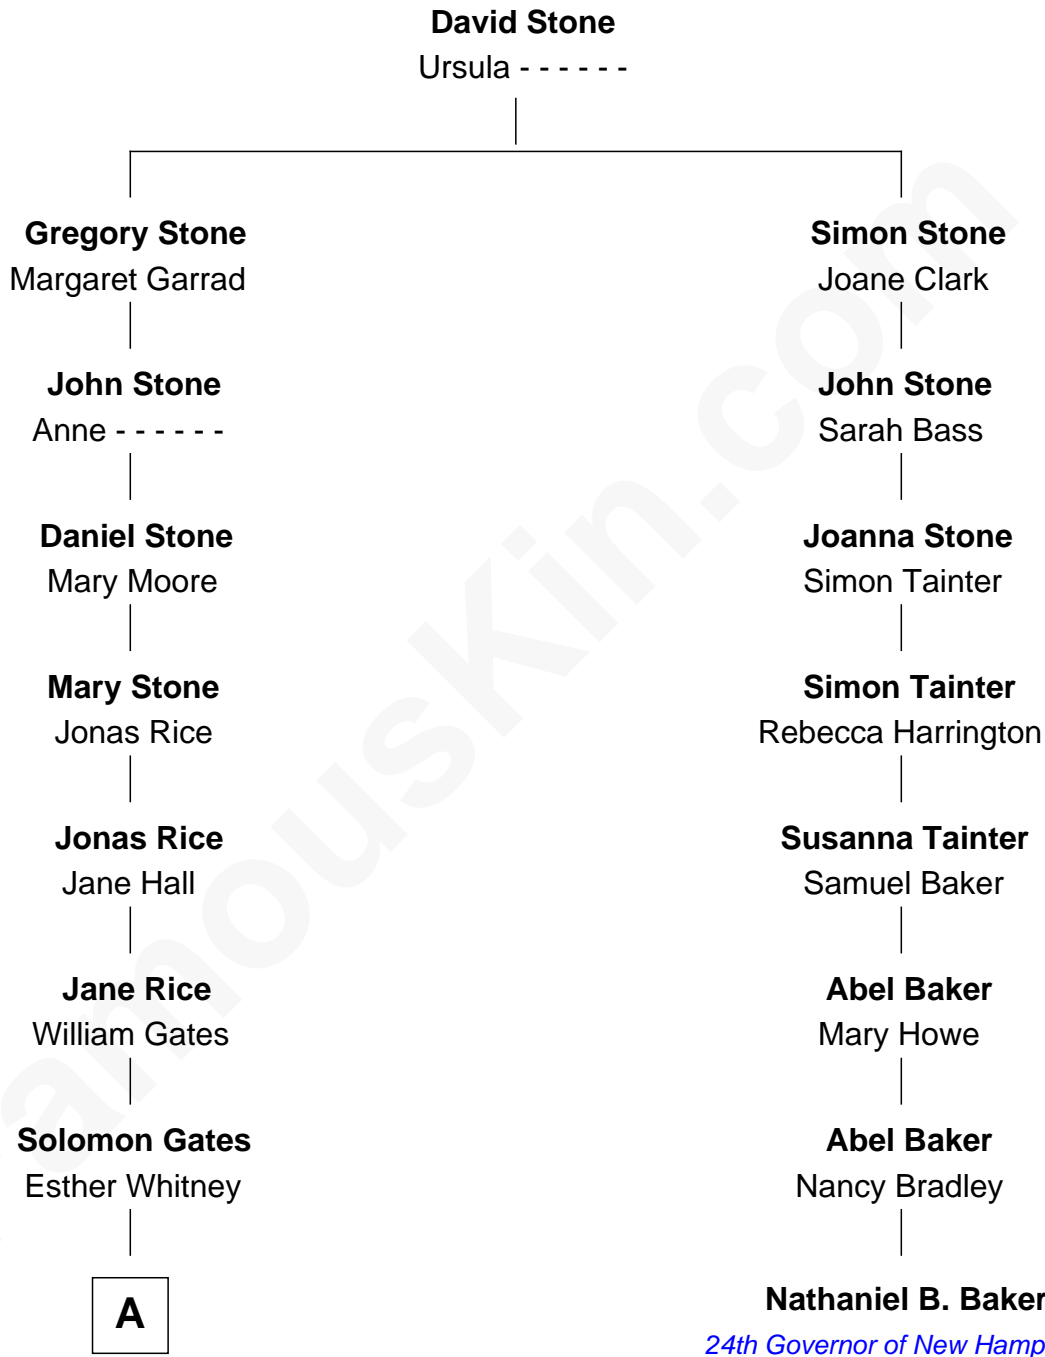

FamousKin.com Relationship Chart of

Tony Dow
TV Actor

7th cousin 4 times removed of

Nathaniel B. Baker
24th Governor of New Hampshire

A

—
Benjamin Franklin Gates

Hannah Maria Cleveland

—
Anna Maria Gates

James Keyes Montrose

—
James Fay Montrose

Alice Lee Anders

—
Muriel Virginia Montrose

John Stevens Dow

—
Tony Dow

TV Actor

FamousKin.com