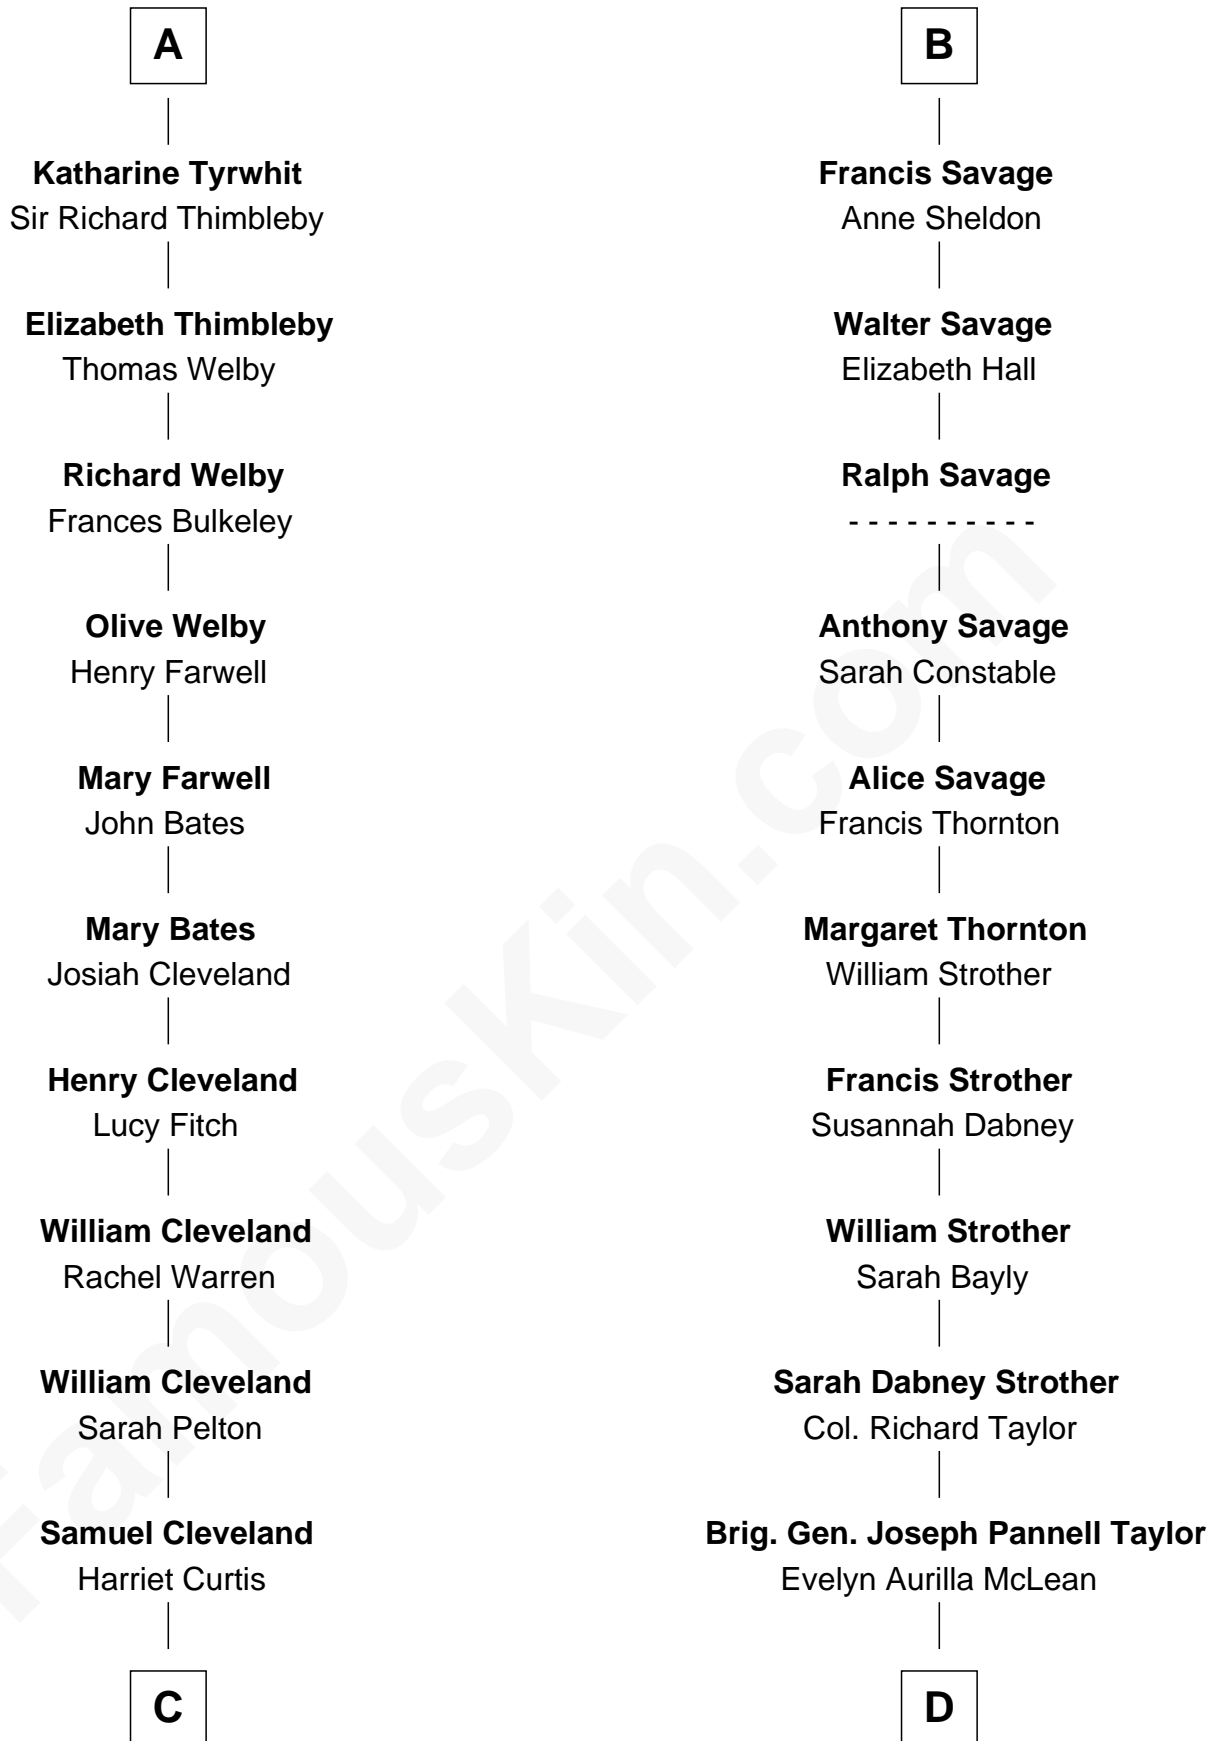

FamousKin.com Relationship Chart of

Tony Dow

TV Actor

21st cousin of

Parker Stevenson

TV and Movie Actor

Bartholomew de Badlesmere

Margaret de Clare

Margaret de Badlesmere

Sir John de Tibetot

Sir Robert de Tibetot

Margaret Deincourt

Elizabeth de Tibetot

Sir Philip le Despencer

Margery Despencer

Sir Roger Wentworth

Sir John Savage

Sir Christopher Savage

Anne Stanley

Sir Christopher Savage

Anne Lygon

B

C

Hannah Maria Cleveland
Benjamin Franklin Gates

Anna Maria Gates
James Keyes Montrose

James Fay Montrose
Alice Lee Anders

Muriel Virginia Montrose
John Stevens Dow

Tony Dow
TV Actor

D

Col. Joseph Hancock Taylor
Mary Montgomery Meigs

Evelyn Taylor
Eli Kirk Price