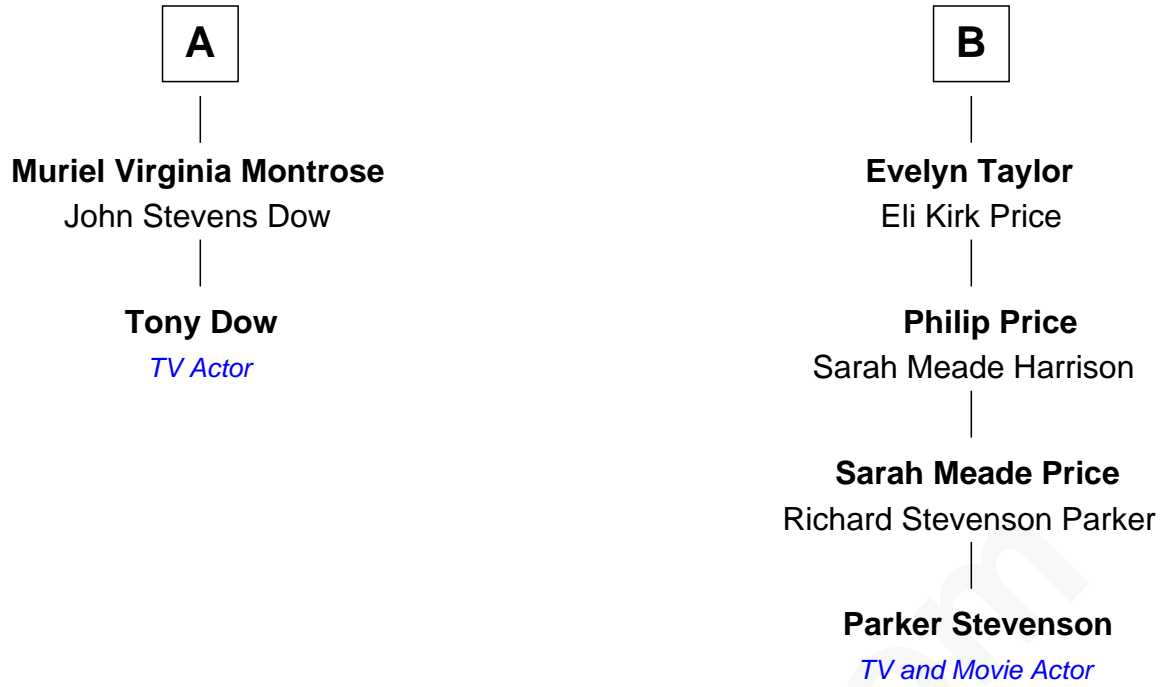

FamousKin.com Relationship Chart of

Tony Dow

TV Actor

8th cousin 2 times removed of

Parker Stevenson

TV and Movie Actor

FamousKin.com