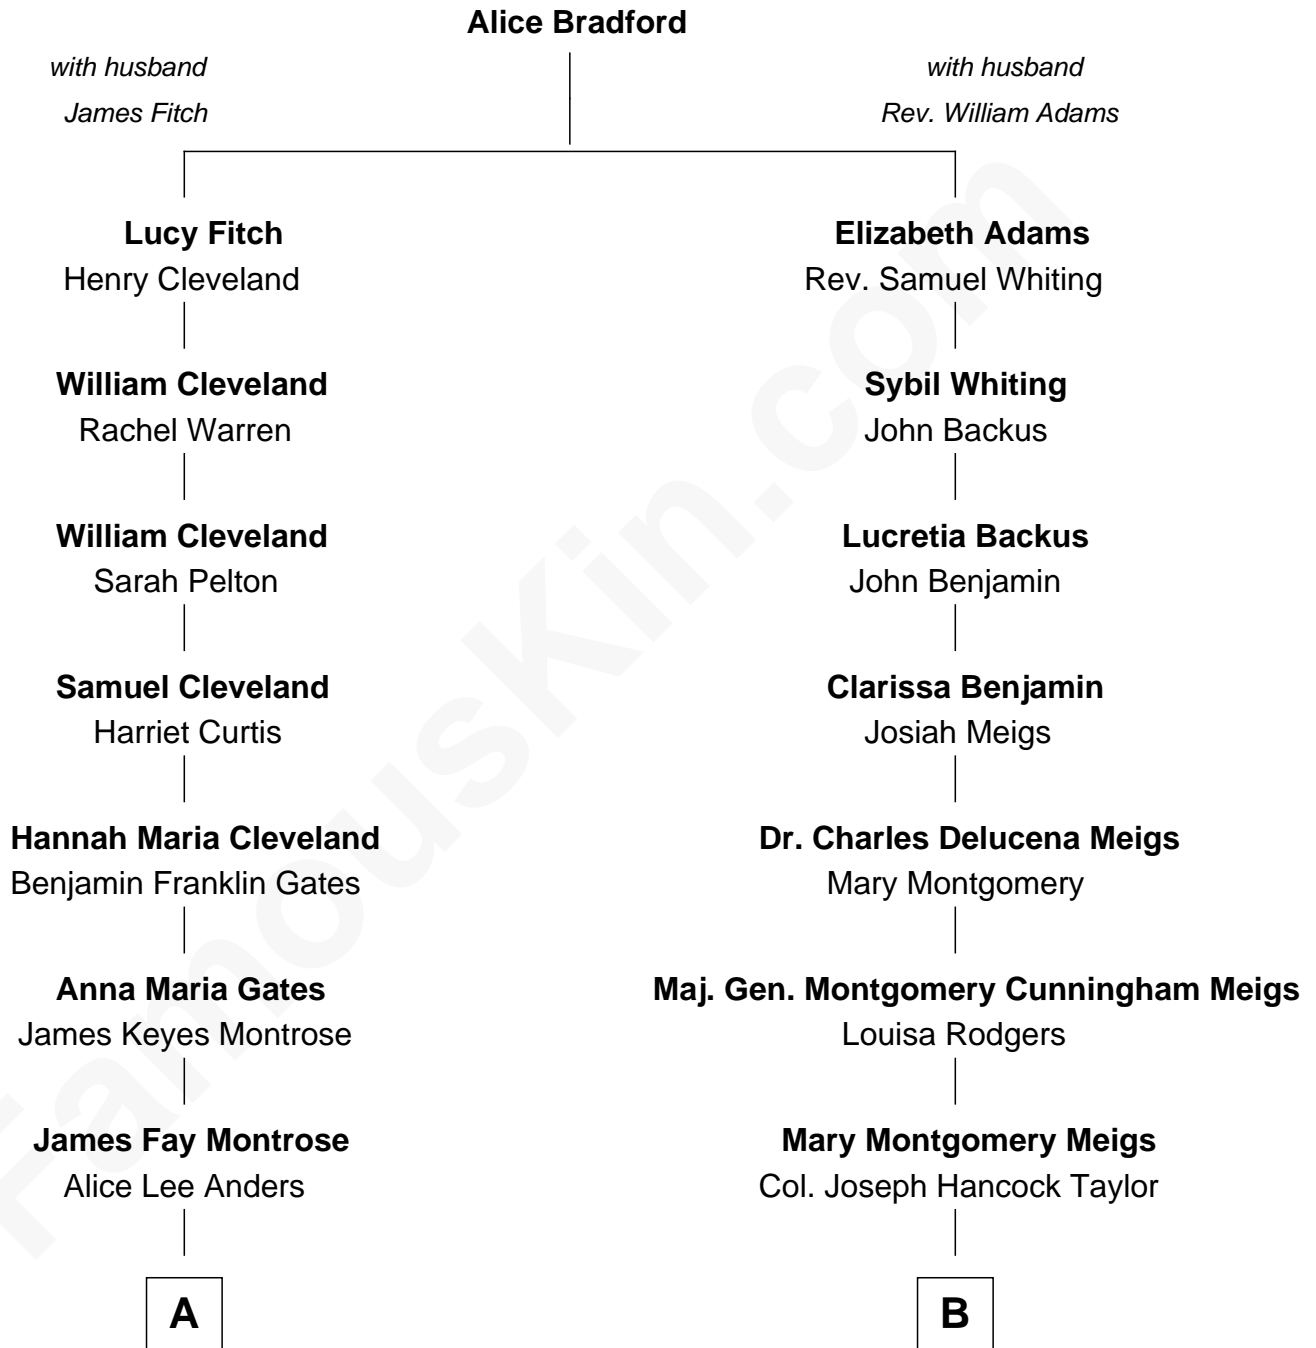

FamousKin.com Relationship Chart of

Tony Dow

TV Actor

8th cousin 2 times removed of

Parker Stevenson

TV and Movie Actor

FamousKin.com