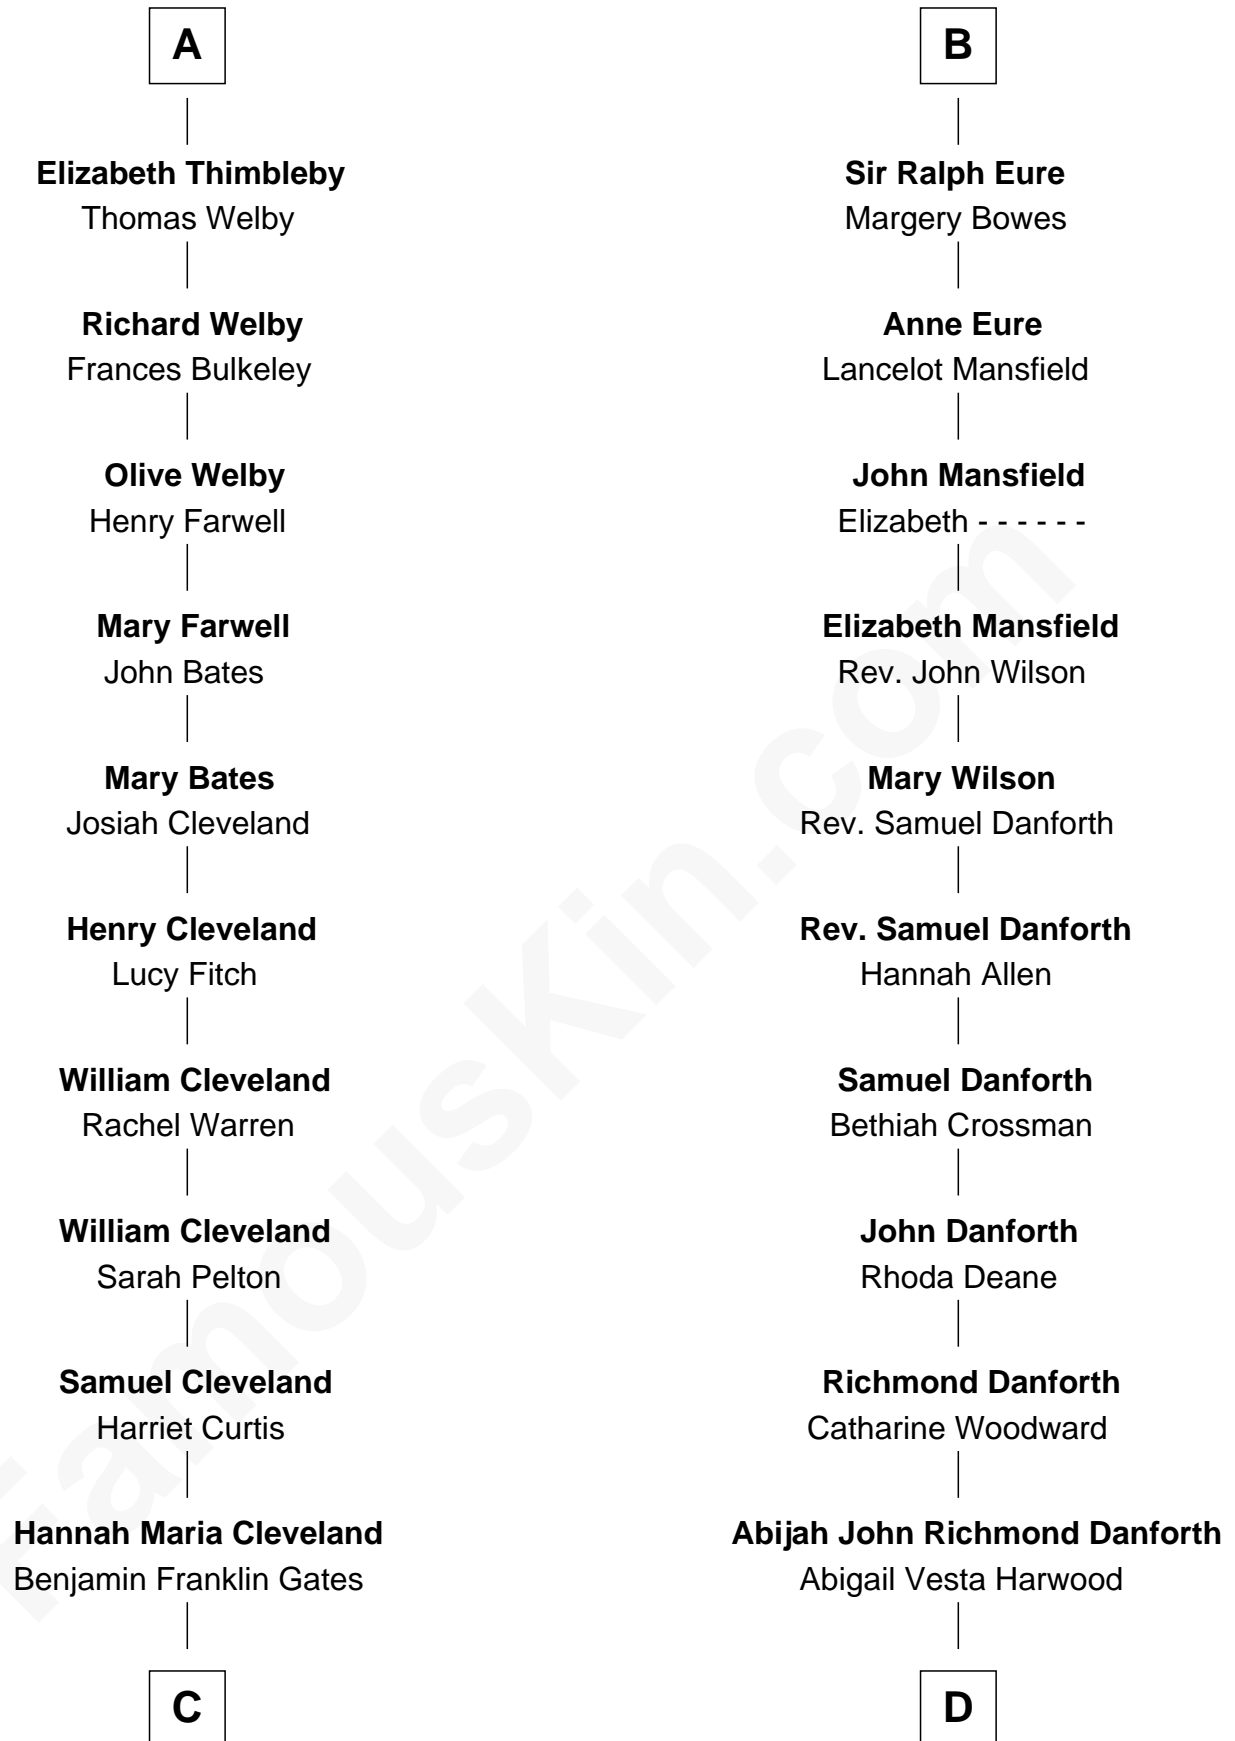

FamousKin.com Relationship Chart of

Tony Dow

TV Actor

20th cousin 1 time removed of

Zach Snyder

Filmmaker

C

Anna Maria Gates
James Keyes Montrose

James Fay Montrose
Alice Lee Anders

Muriel Virginia Montrose
John Stevens Dow

Tony Dow
TV Actor

D

Oliver Harwood Danforth
Sarah M. Hills

Jennie Minerva Danforth
John Batchelder Manley

Helen Danforth Manley
Dr. Edgar Earl Reeves