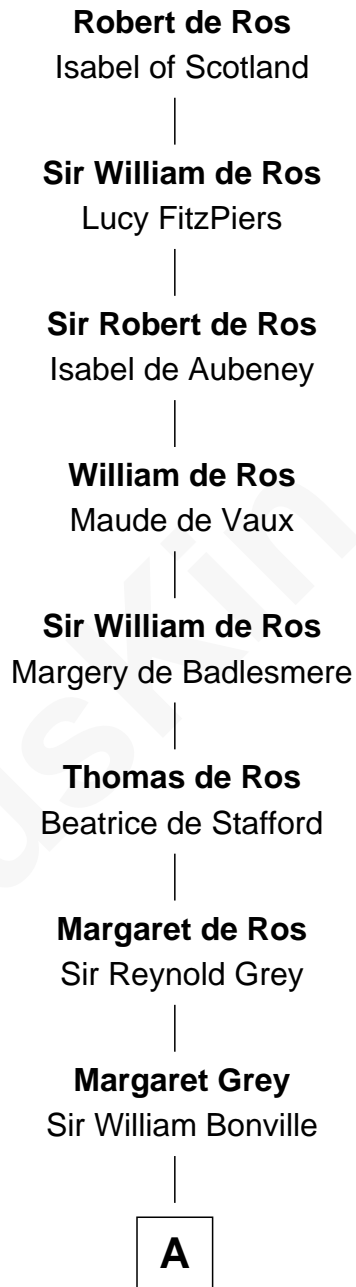

FamousKin.com Relationship Chart of

Tony Dow

TV Actor

23rd Great-grandson of

Robert de Ros

Magna Carta Surety

A

Elizabeth Bonville

William Talboys

Sir Robert Talboys

Elizabeth Heron

Maud Talboys

Sir Robert Tyrwhit

Katharine Tyrwhit

Sir Richard Thimbleby

Elizabeth Thimbleby