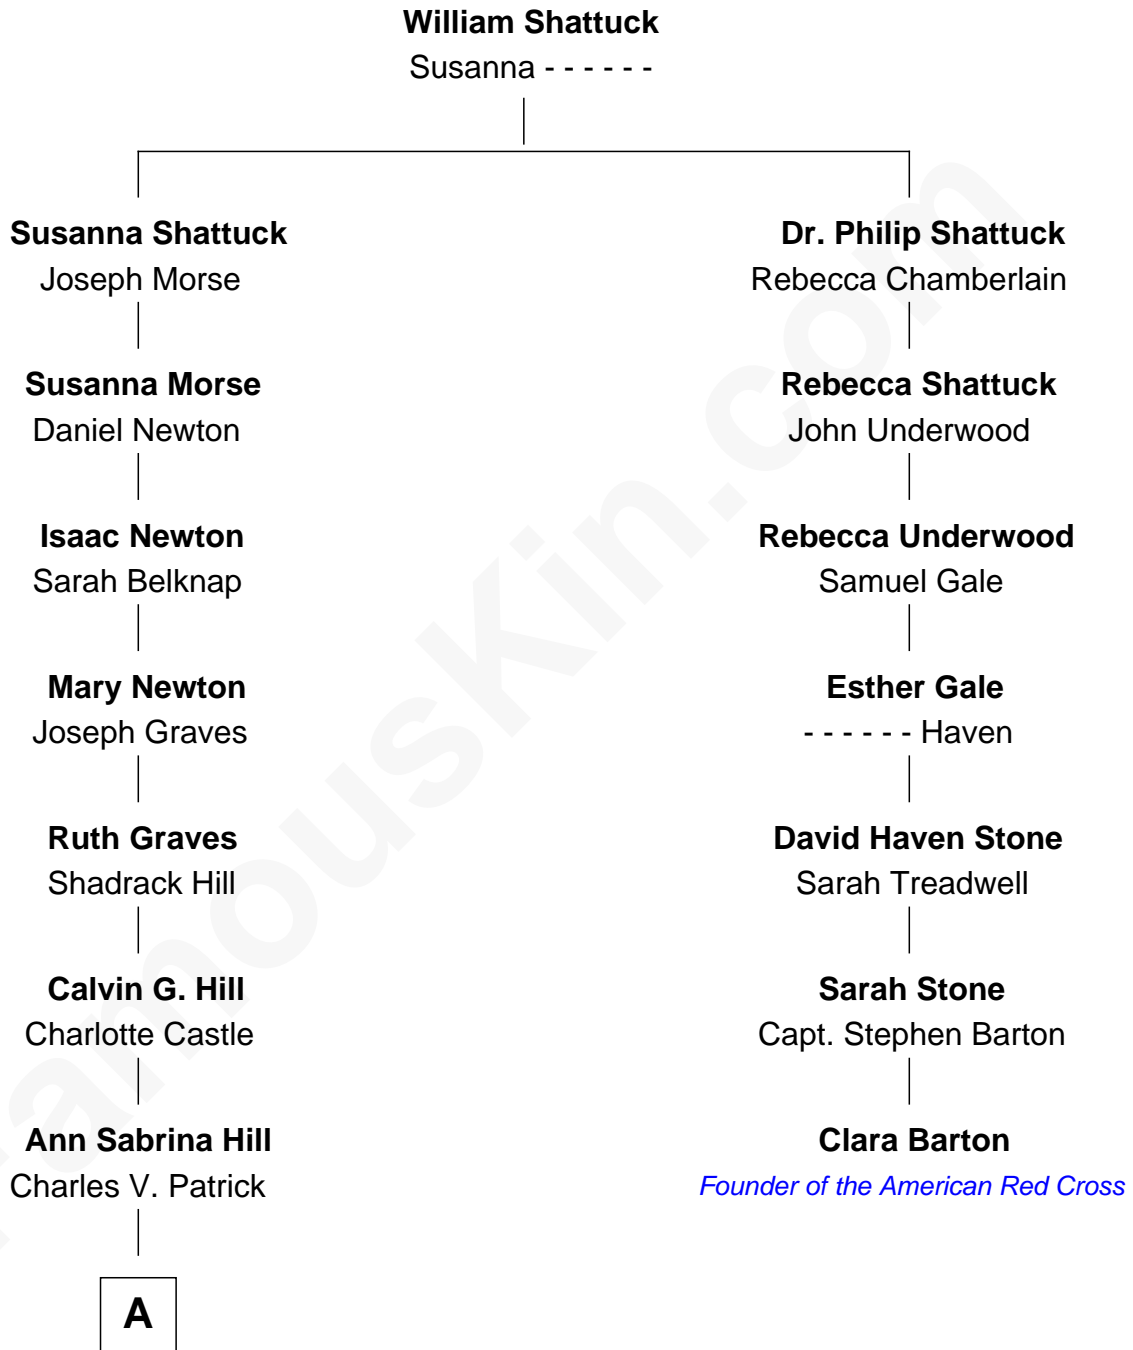

FamousKin.com

Relationship Chart of

Tommy Lee

Mötley Crüe, Co-Founder and Musician

6th cousin 5 times removed of

Clara Barton

Founder of the American Red Cross

A

—
Harvey S. Patrick
Esther Elizabeth Edwards

—
May Esther Patrick
Henry Sanders

—
Julia Esther Sanders
John S. Bass

—
David Oliver Bass
Vassiliki Papadimitriou

—
Tommy Lee
Musician

FamousKin.com