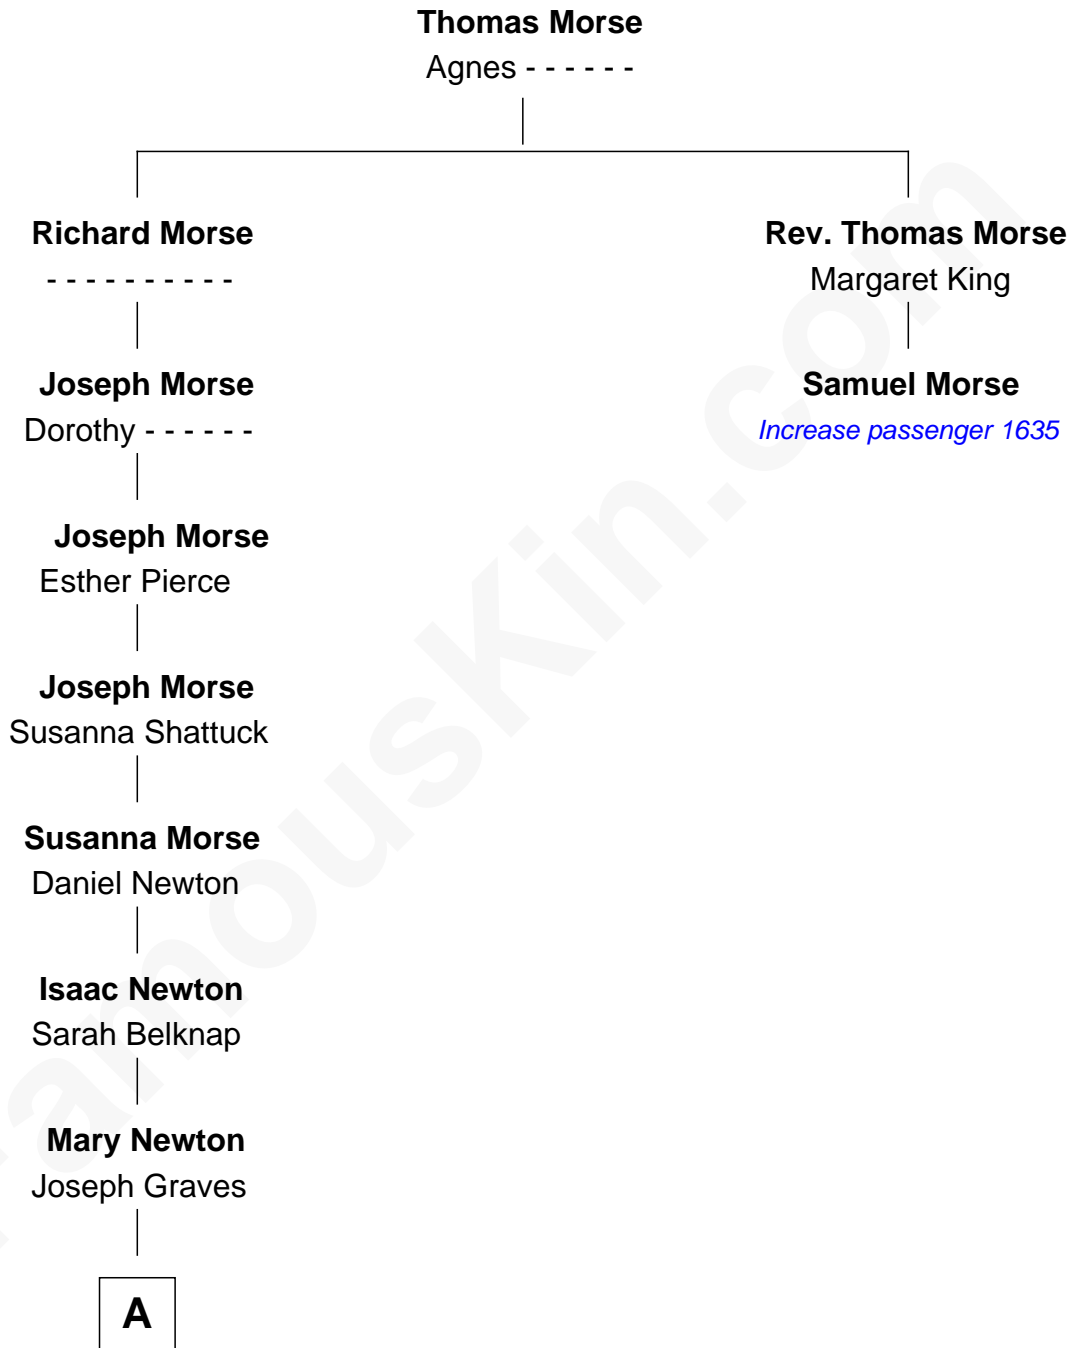

FamousKin.com

Relationship Chart of

Tommy Lee

Mötley Crüe, Co-Founder and Musician

1st cousin 13 times removed of

Samuel Morse

(c1576 - 1654) Increase passenger 1635

A

Ruth Graves

Shadrack Hill

Calvin G. Hill

Charlotte Castle

Ann Sabrina Hill

Charles V. Patrick

Harvey S. Patrick

Esther Elizabeth Edwards