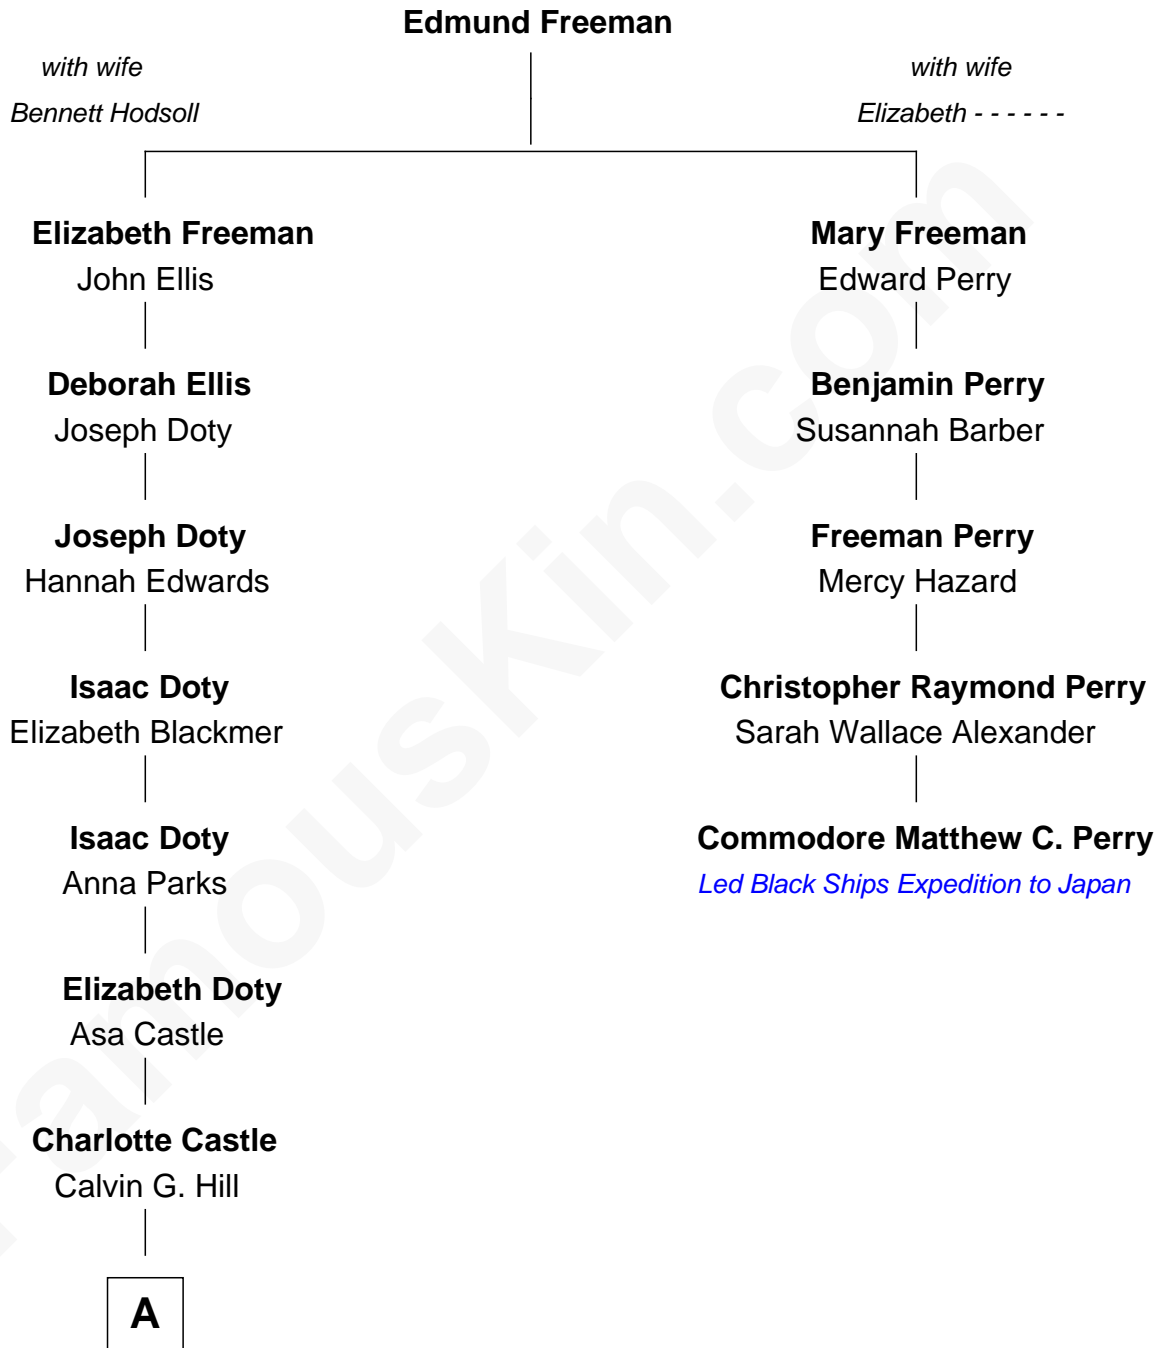

FamousKin.com

Relationship Chart of

Tommy Lee

Mötley Crüe, Co-Founder and Musician

4th cousin 8 times removed of

Commodore Matthew C. Perry

Led Black Ships Expedition to Japan

A