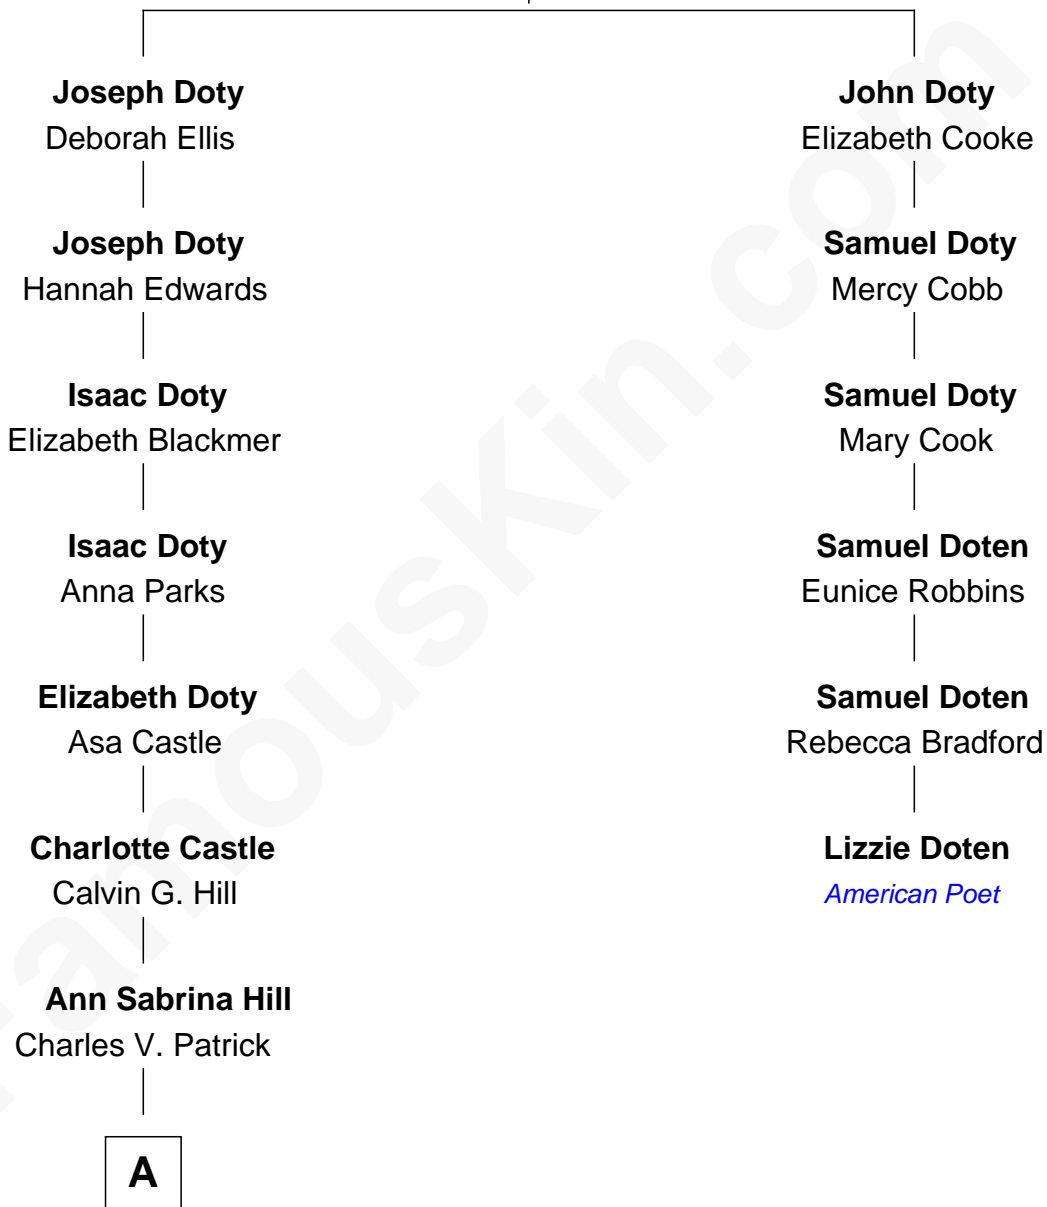

FamousKin.com

Relationship Chart of

Tommy Lee

Mötley Crüe, Co-Founder and Musician

5th cousin 6 times removed of

Lizzie Doten
American Poet

Edward Doty
Faith Clarke

A

—
Harvey S. Patrick
Esther Elizabeth Edwards

—
May Esther Patrick
Henry Sanders

—
Julia Esther Sanders
John S. Bass

—
David Oliver Bass
Vassiliki Papadimitriou

—
Tommy Lee
Musician