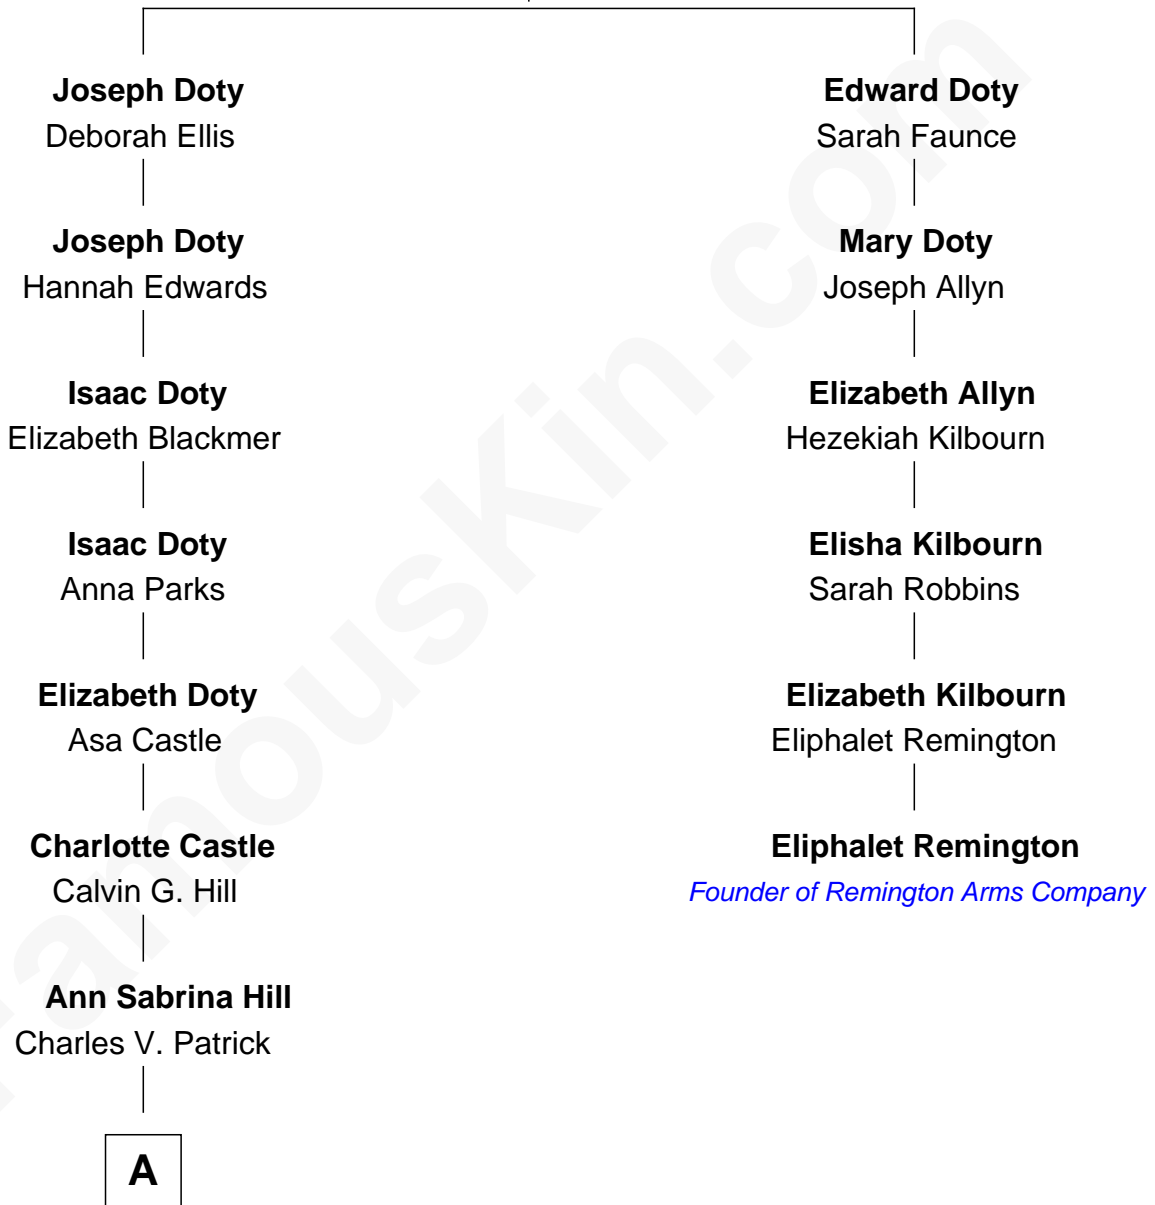

FamousKin.com

Relationship Chart of

Tommy Lee

Mötley Crüe, Co-Founder and Musician

5th cousin 6 times removed of

Eliphalet Remington

Founder of Remington Arms Company

Edward Doty
Faith Clarke

A

—
Harvey S. Patrick
Esther Elizabeth Edwards

—
May Esther Patrick
Henry Sanders

—
Julia Esther Sanders
John S. Bass

—
David Oliver Bass
Vassiliki Papadimitriou

—
Tommy Lee
Musician

FamousKin.com