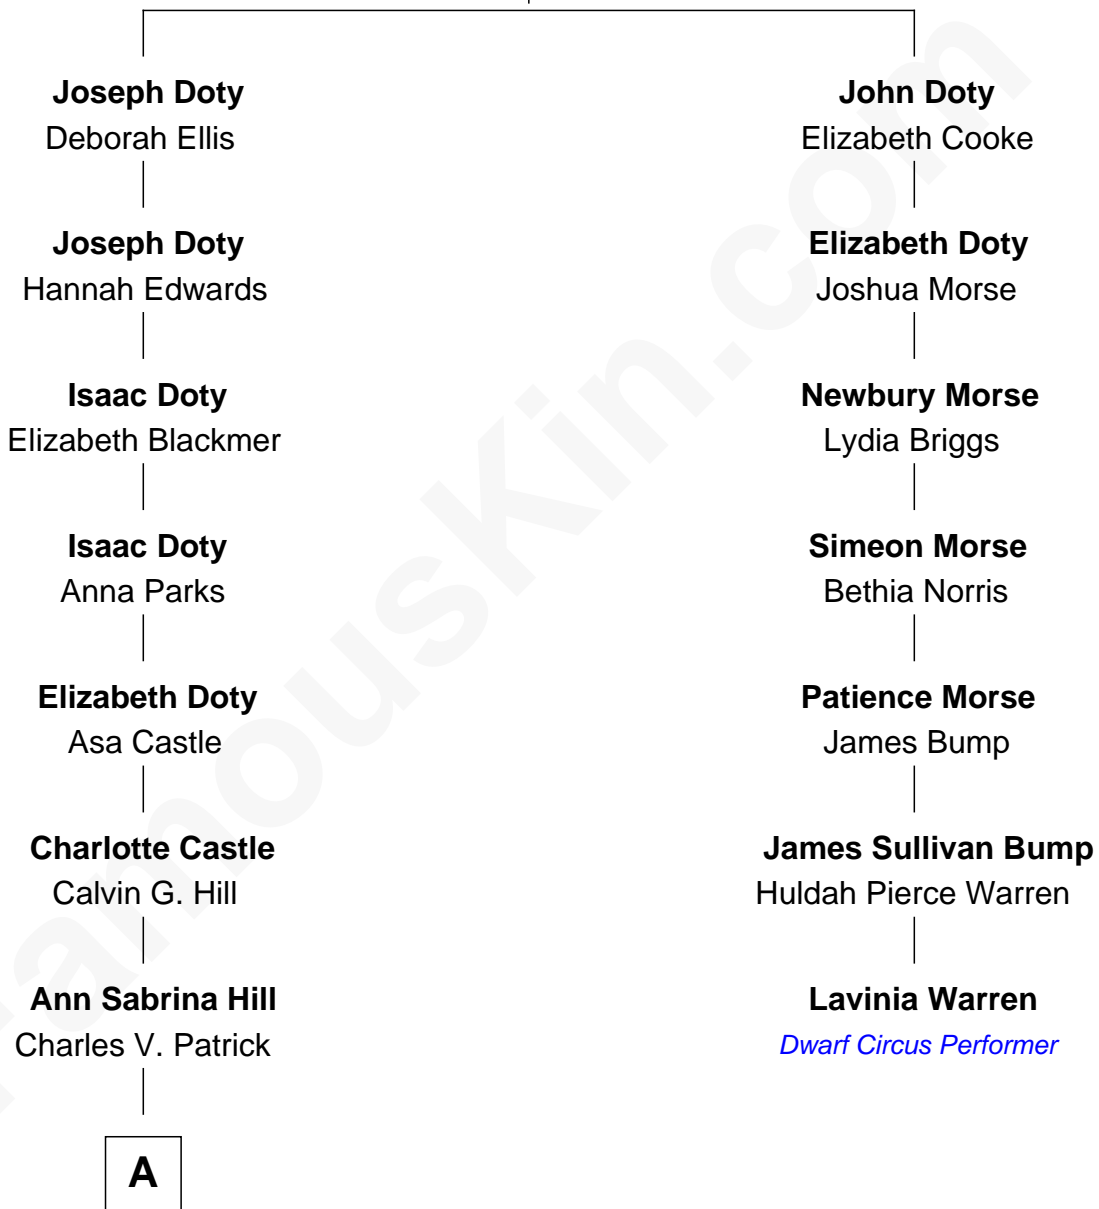

FamousKin.com

Relationship Chart of

Tommy Lee

Mötley Crüe, Co-Founder and Musician

6th cousin 5 times removed of

Lavinia Warren

Dwarf Circus Performer

Edward Doty
Faith Clarke

A

—
Harvey S. Patrick
Esther Elizabeth Edwards

—
May Esther Patrick
Henry Sanders

—
Julia Esther Sanders
John S. Bass

—
David Oliver Bass
Vassiliki Papadimitriou

—
Tommy Lee
Musician

FamousKin.com